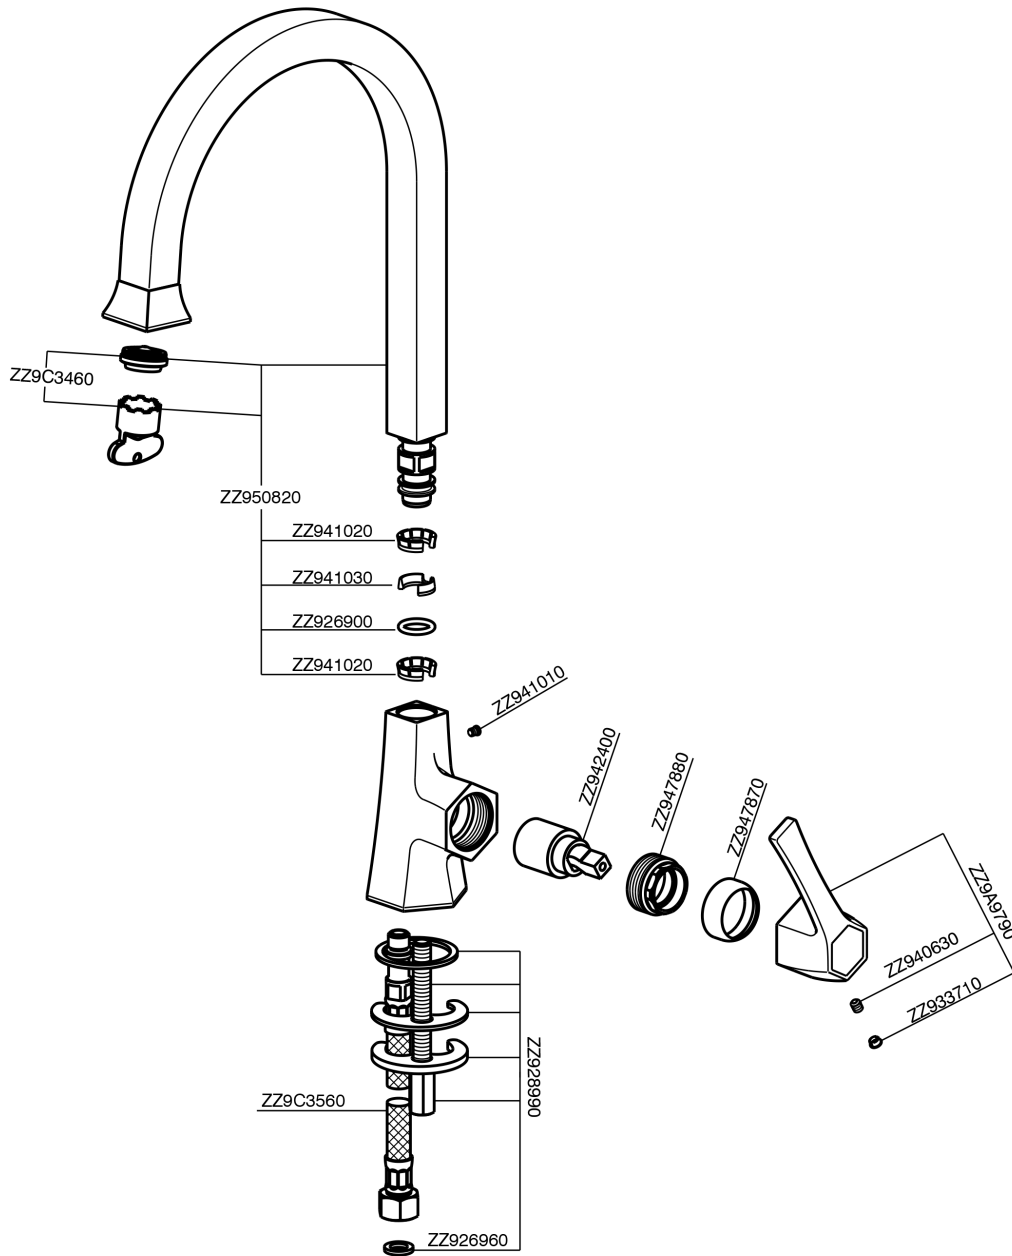

## Single Lever basin/sink mixer **CHERIE\_CH000534**

MODEL **CH000534**

Single Lever basin/sink mixer, swivel spout, without pop-up waste, G.3/8" stainless steel flexible hoses

### CHARACTERISTICS

Cartridge Spare Parts **ZZ94240000**

**25 mm Cartridge**

## Single Lever basin/sink mixer CHERIE\_CH000534

CH000534

<https://en.cisal.it/single-lever-basin-sink-mixer-cherie-ch000534>

2026-04-30