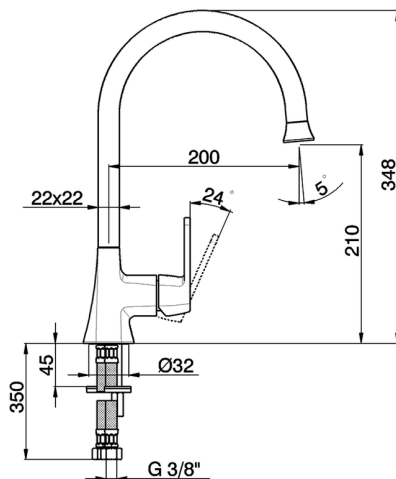

## Single Lever basin/sink mixer **CHERIE\_CH000534**

MODEL **CH000534**

Single Lever basin/sink mixer, swivel spout, without pop-up waste, G.3/8" stainless steel flexible hoses

### CHARACTERISTICS

Cartridge Spare Parts **ZZ94240000**

**25 mm Cartridge**