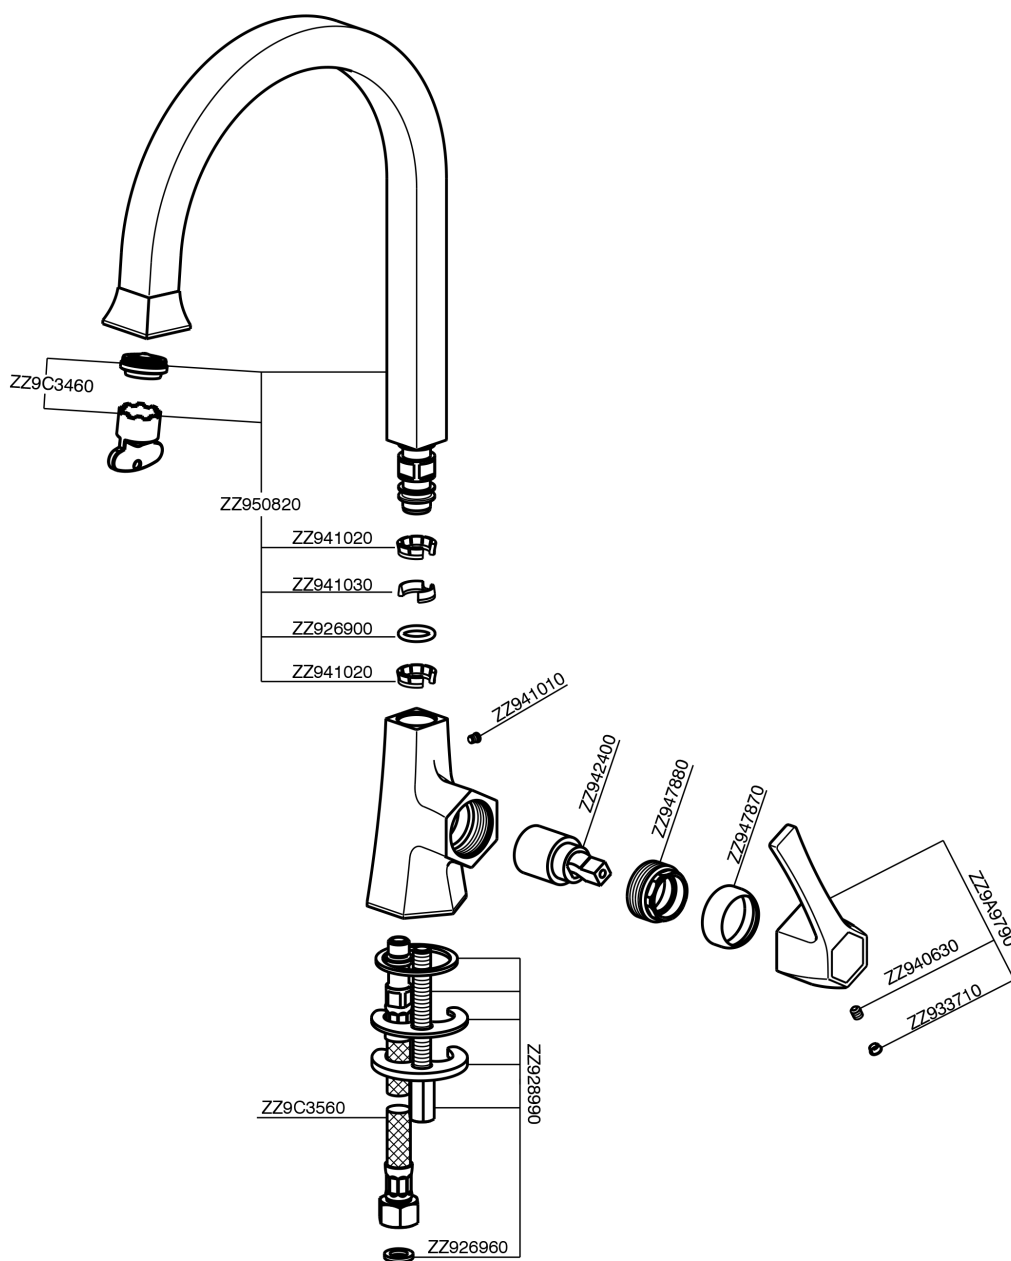

Single Lever basin/sink mixer CHERIE_CH000534

CH000534

<https://en.cisal.it/single-lever-basin-sink-mixer-cherie-ch000534>

2026-07-03