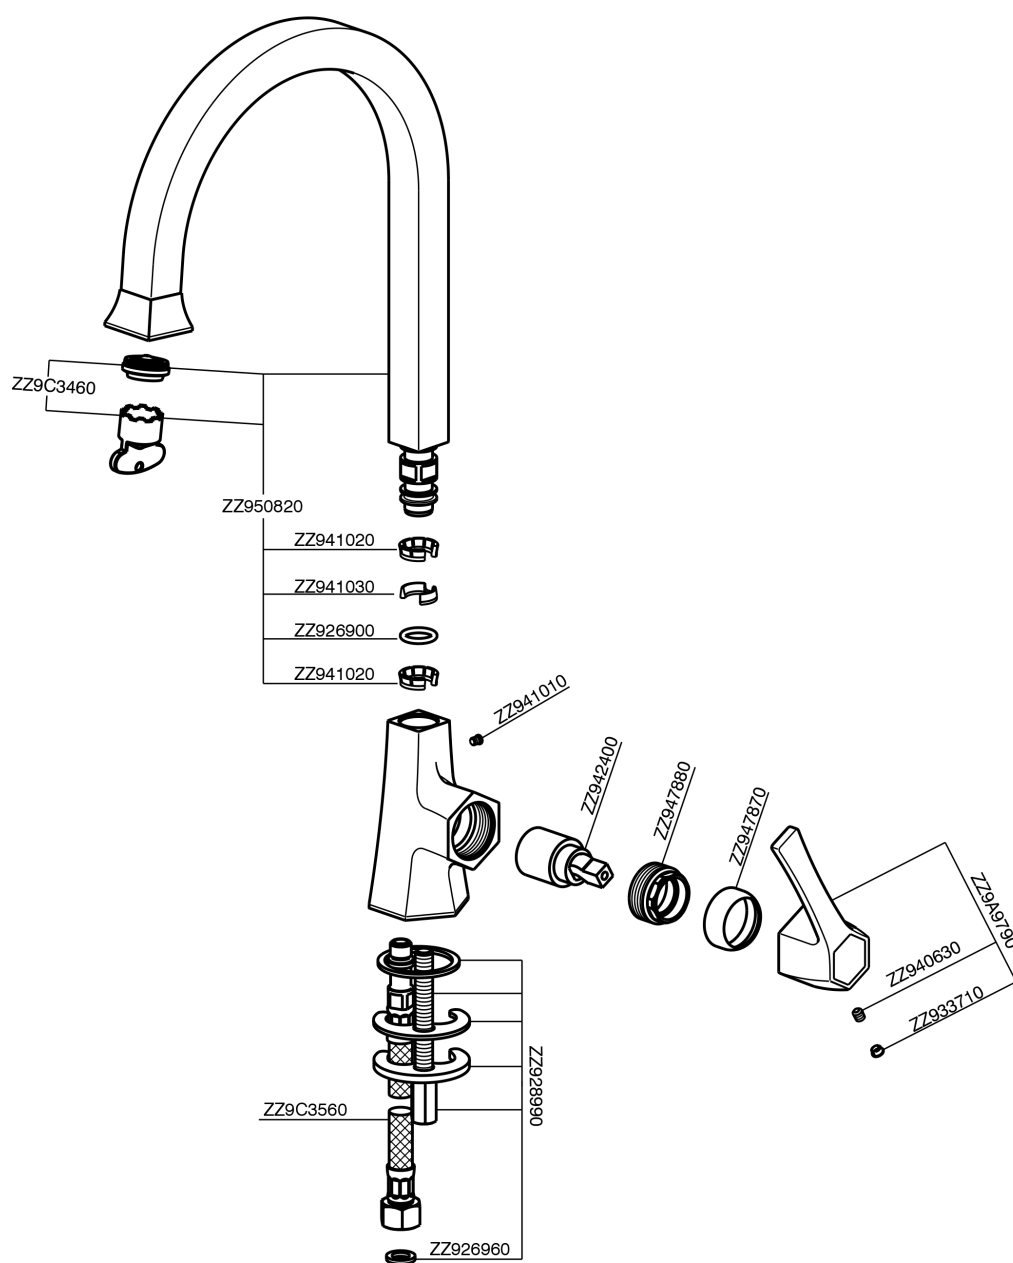

## Single Lever basin/sink mixer CHERIE\_CH000534

CH000534

<https://en.cisal.it/single-lever-basin-sink-mixer-cherie-ch000534>

2026-05-20