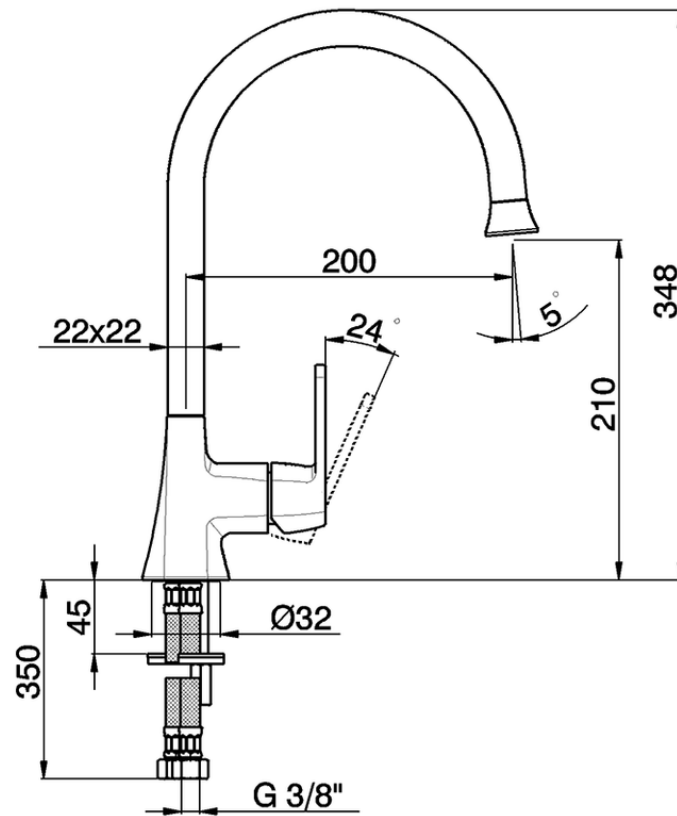

**Single Lever basin/sink mixer CHERIE\_CH000534**

CH000534

<https://en.cisal.it/single-lever-basin-sink-mixer-cherie-ch000534>

2026-04-08