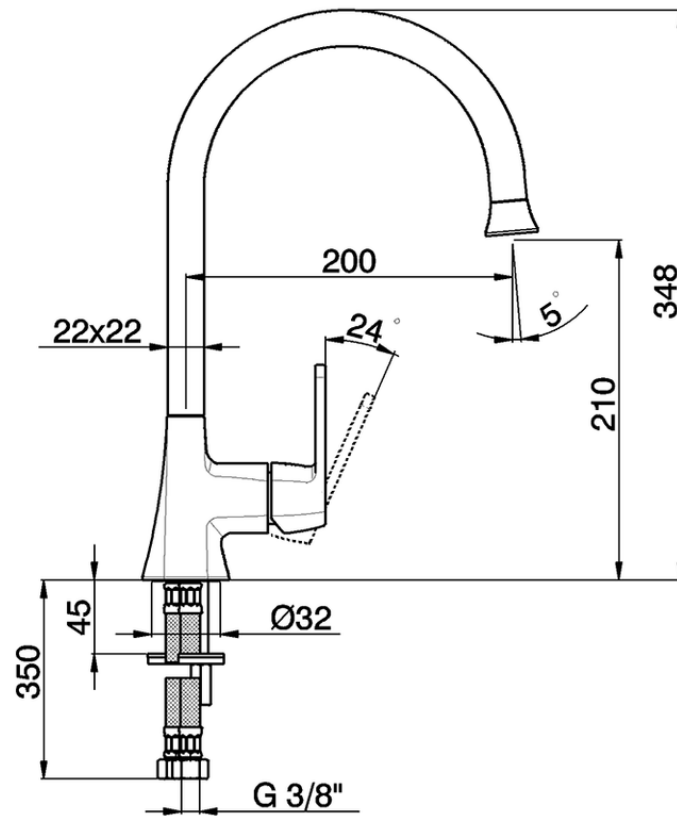

**Single Lever basin/sink mixer CHERIE\_CH000534**

CH000534

<https://en.cisal.it/single-lever-basin-sink-mixer-cherie-ch000534>

2026-04-30