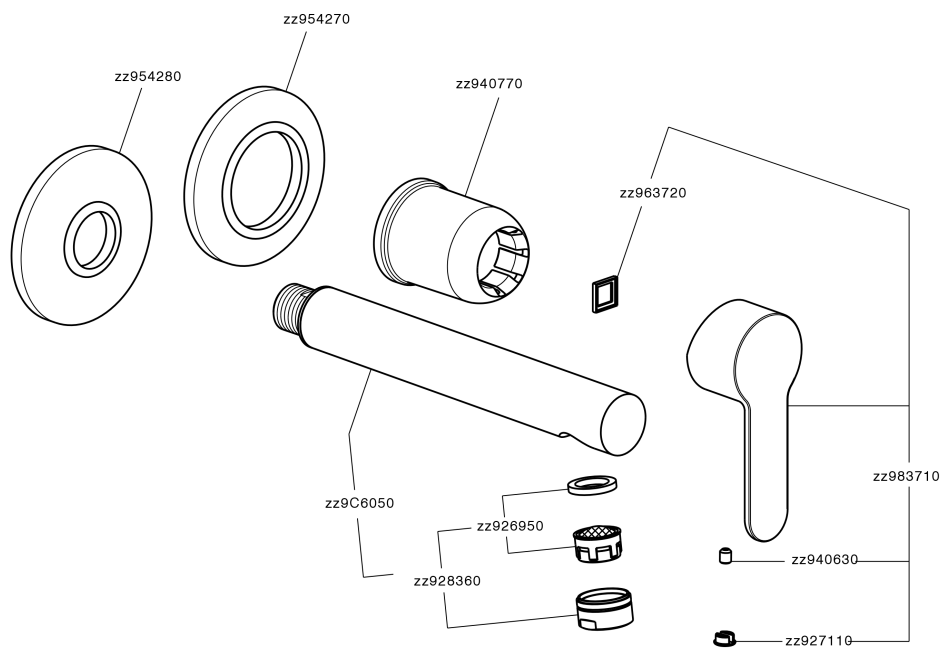

## Exposed part for single lever washbasin valve TENDER\_C2005512

MODEL **C2005512**

Exposed part for single lever washbasin valve, without concealed part, spout L.250 mm, for item Easy-Box ZA002450-ZA025510

AVAILABLE FINISHINGS

CHARACTERISTICS

Installation **Concealed**

Required concealed parts **ZA002450**

## Exposed part for single lever washbasin valve TENDER\_C2005512

C2005512

<https://en.cisal.it/exposed-part-for-single-lever-washbasin-valve-tender-c2005512>

2024-12-22