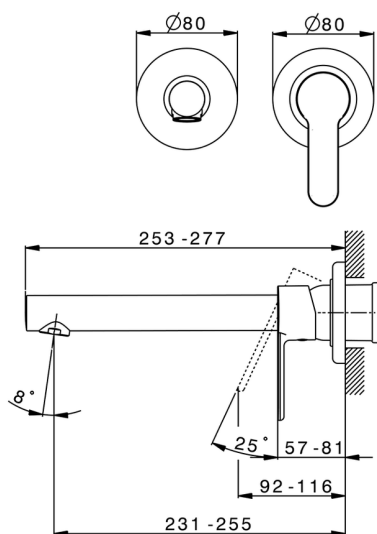

## Exposed part for single lever washbasin valve TENDER\_C2005512

MODEL **C2005512**

Exposed part for single lever washbasin valve, without concealed part, spout L.250 mm, for item Easy-Box ZA002450-ZA025510

## Exposed part for single lever washbasin valve TENDER\_C2005512

C2005512

<https://en.cisal.it/exposed-part-for-single-lever-washbasin-valve-tender-c2005512>

2024-12-22