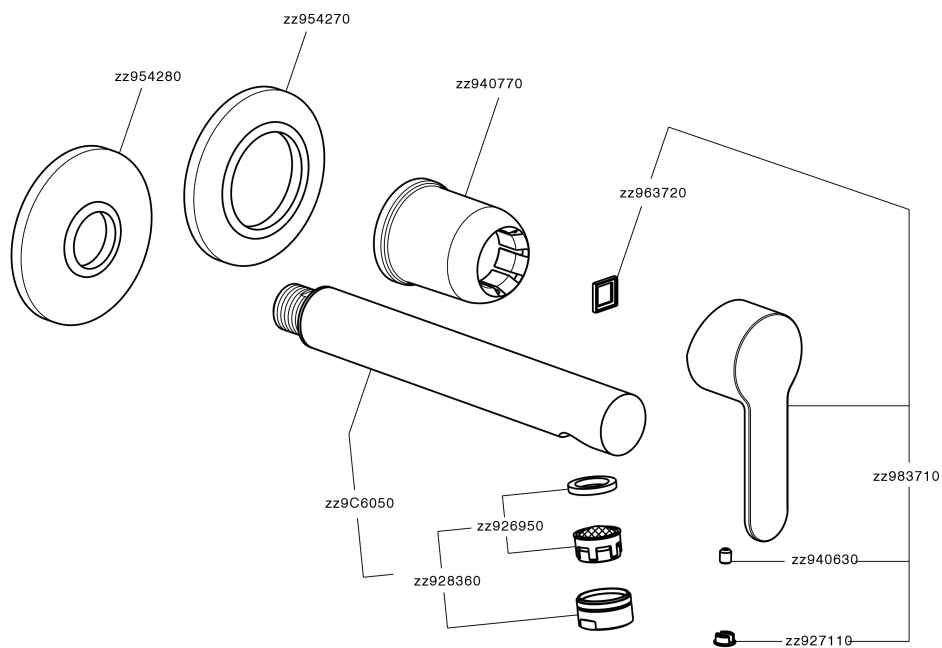

Exposed part for single lever washbasin valve TENDER_C2005512

C2005512

<https://en.cisal.it/exposed-part-for-single-lever-washbasin-valve-tender-c2005512>

2024-12-22