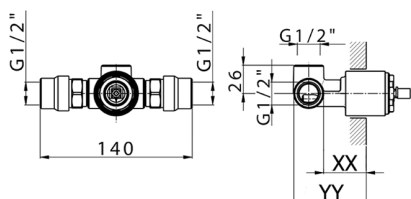

Exposed part for concealed S.L. shower valve BARCELONA_BV003000

MODEL **BV003000**

Exposed part for concealed S.L. shower valve, without concealed part, for item ZA005300-ZA005301

AVAILABLE FINISHINGS

-  **21** 21 Chrome
-  **2A** 2A Satin Brushed Nickel
-  **40** 40 Matt Black

CHARACTERISTICS

Installation **Concealed**

Required concealed parts **ZA005301**

ZA005300

Concealed single lever shower mixer CONCEALED_ZA005301

MODEL **ZA005301**

Concealed single lever shower mixer, 1/2" concealed shower, without trim kit, with noise reducers

AVAILABLE FINISHINGS

CHARACTERISTICS

Concealed **1**
 Cartridge Spare Parts **ZZ94035000**
35 mm Cartridge

Piastra/Plate/Plaque/Platte/Placa
 2-3mm: XX 27-47 YY 54-74
 10mm: XX 16-40 YY 43-68

Concealed single lever shower mixer CONCEALED_ZA005300

MODEL **ZA005300**

Concealed single lever shower mixer, 1/2" concealed shower, without trim kit

AVAILABLE FINISHINGS

04 04 Without finishing

CHARACTERISTICS

Concealed **1**
 Cartridge Spare Parts **ZZ94035000**
35 mm Cartridge