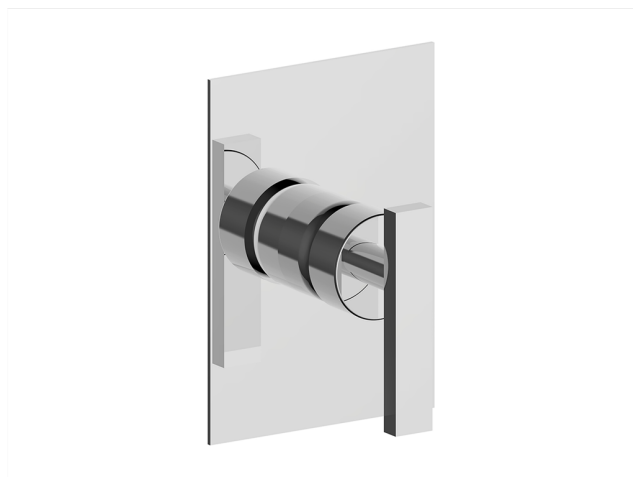

Exposed part for concealed S.L. shower valve BARCELONA_BV003000

MODEL **BV003000**

Exposed part for concealed S.L. shower valve, without concealed part, for item ZA005300-ZA005301

AVAILABLE FINISHINGS

-  **21** 21 Chrome
-  **2A** 2A Satin Brushed Nickel
-  **40** 40 Matt Black

CHARACTERISTICS

Installation **Concealed**

Required concealed parts **ZA005301**

ZA005300

Concealed single lever shower mixer CONCEALED_ZA005301

MODEL **ZA005301**

Concealed single lever shower mixer, 1/2" concealed shower, without trim kit, with noise reducers

AVAILABLE FINISHINGS

CHARACTERISTICS

Concealed **1**
 Cartridge Spare Parts **ZZ94035000**
35 mm Cartridge

Piastra/Plate/Plaque/Platte/Placa
 2-3mm: XX 27-47 YY 54-74
 10mm: XX 16-40 YY 43-68

Concealed single lever shower mixer CONCEALED_ZA005300

MODEL **ZA005300**

Concealed single lever shower mixer, 1/2" concealed shower, without trim kit

AVAILABLE FINISHINGS

CHARACTERISTICS

Concealed **1**
 Cartridge Spare Parts **ZZ94035000**
35 mm Cartridge

Piastra/Plate/Plaque/Platte/Placa
 2-3mm: XX 27-47 YY 54-74
 10mm: XX 16-40 YY 43-68