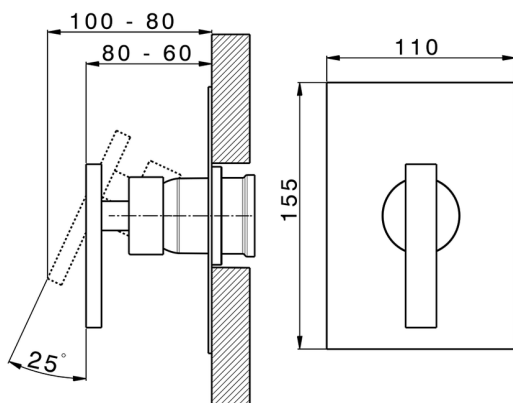

Exposed part for concealed S.L. shower valve BARCELONA_BV003000

MODEL **BV003000**

Exposed part for concealed S.L. shower valve, without concealed part, for item ZA005300-ZA005301

AVAILABLE FINISHINGS

-  **21** 21 Chrome
-  **2A** 2A Satin Brushed Nickel
-  **40** 40 Matt Black

CHARACTERISTICS

Installation **Concealed**

Required concealed parts **ZA005301**

ZA005300

Concealed single lever shower mixer CONCEALED_ZA005301

MODEL **ZA005301**

Concealed single lever shower mixer, 1/2" concealed shower, without trim kit, with noise reducers

AVAILABLE FINISHINGS

CHARACTERISTICS

Concealed **1**
 Cartridge Spare Parts **ZZ94035000**
35 mm Cartridge

Piastra/Plate/Plaque/Platte/Placa
 2-3mm: XX 27-47 YY 54-74
 10mm: XX 16-40 YY 43-68

Concealed single lever shower mixer CONCEALED_ZA005300

Piastra/Plate/Plaque/Platte/Placa
 2-3mm: XX 27-47 YY 54-74
 10mm: XX 16-40 YY 43-68

2026-04-05