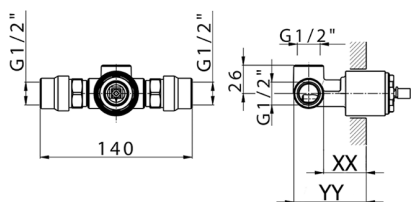

Exposed part for concealed S.L. shower valve BARCELONA_BV003000

MODEL **BV003000**

Exposed part for concealed S.L. shower valve, without concealed part, for item ZA005300-ZA005301

AVAILABLE FINISHINGS

-  **21** 21 Chrome
-  **2A** 2A Satin Brushed Nickel
-  **40** 40 Matt Black

CHARACTERISTICS

Installation **Concealed**

Required concealed parts **ZA005301**

ZA005300

Concealed single lever shower mixer CONCEALED_ZA005301

MODEL **ZA005301**

Concealed single lever shower mixer, 1/2" concealed shower, without trim kit, with noise reducers

AVAILABLE FINISHINGS

CHARACTERISTICS

Concealed **1**
 Cartridge Spare Parts **ZZ94035000**
35 mm Cartridge

Piastra/Plate/Plaque/Platte/Placa
 2-3mm: XX 27-47 YY 54-74
 10mm: XX 16-40 YY 43-68

Concealed single lever shower mixer CONCEALED_ZA005300

MODEL **ZA005300**

Concealed single lever shower mixer, 1/2" concealed shower, without trim kit

AVAILABLE FINISHINGS

CHARACTERISTICS

Concealed **1**
 Cartridge Spare Parts **ZZ94035000**
35 mm Cartridge

Piastra/Plate/Plaque/Platte/Placa
 2-3mm: XX 27-47 YY 54-74
 10mm: XX 16-40 YY 43-68