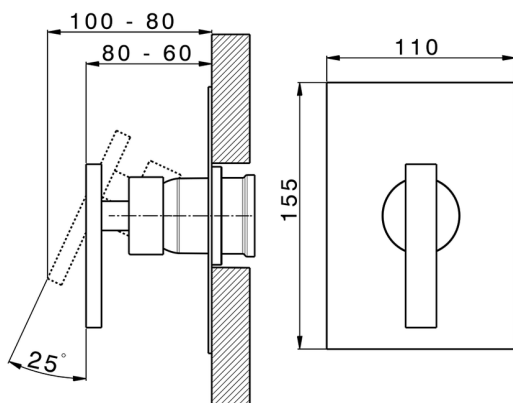

Exposed part for concealed S.L. shower valve BARCELONA_BV003000

MODEL **BV003000**

Exposed part for concealed S.L. shower valve, without concealed part, for item ZA005300-ZA005301

AVAILABLE FINISHINGS

-  **21** 21 Chrome
-  **2A** 2A Satin Brushed Nickel
-  **40** 40 Matt Black

CHARACTERISTICS

Installation **Concealed**

Required concealed parts **ZA005301**

ZA005300

Concealed single lever shower mixer CONCEALED_ZA005301

MODEL **ZA005301**

Concealed single lever shower mixer, 1/2" concealed shower, without trim kit, with noise reducers

AVAILABLE FINISHINGS

CHARACTERISTICS

Concealed **1**
 Cartridge Spare Parts **ZZ94035000**
35 mm Cartridge

Piastra/Plate/Plaque/Platte/Placa
 2-3mm: XX 27-47 YY 54-74
 10mm: XX 16-40 YY 43-68

Concealed single lever shower mixer CONCEALED_ZA005300

MODEL **ZA005300**

Concealed single lever shower mixer, 1/2" concealed shower, without trim kit

AVAILABLE FINISHINGS

CHARACTERISTICS

Concealed **1**
 Cartridge Spare Parts **ZZ94035000**
35 mm Cartridge

Piastra/Plate/Plaque/Platte/Placa
 2-3mm: XX 27-47 YY 54-74
 10mm: XX 16-40 YY 43-68