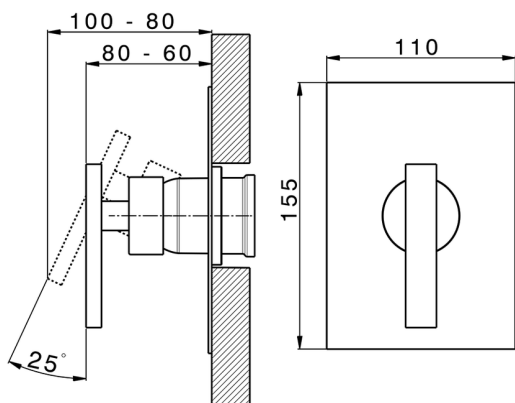

Exposed part for concealed S.L. shower valve BARCELONA_BV003000

MODEL **BV003000**

Exposed part for concealed S.L. shower valve, without concealed part, for item ZA005300-ZA005301

AVAILABLE FINISHINGS

-  **21** 21 Chrome
-  **2A** 2A Satin Brushed Nickel
-  **40** 40 Matt Black

CHARACTERISTICS

Installation **Concealed**

Required concealed parts **ZA005301**

ZA005300

Concealed single lever shower mixer CONCEALED_ZA005301

MODEL **ZA005301**

Concealed single lever shower mixer, 1/2" concealed shower, without trim kit, with noise reducers

AVAILABLE FINISHINGS

CHARACTERISTICS

Concealed **1**
 Cartridge Spare Parts **ZZ94035000**
35 mm Cartridge

Piastra/Plate/Plaque/Platte/Placa
 2-3mm: XX 27-47 YY 54-74
 10mm: XX 16-40 YY 43-68

Concealed single lever shower mixer CONCEALED_ZA005300

Piastra/Plate/Plaque/Platte/Placa
 2-3mm: XX 27-47 YY 54-74
 10mm: XX 16-40 YY 43-68

2026-06-13