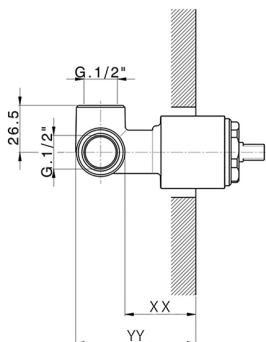

Exposed part for concealed S.L. shower valve BARCELONA_BV003000

MODEL **BV003000**

Exposed part for concealed S.L. shower valve, without concealed part, for item ZA005300-ZA005301

AVAILABLE FINISHINGS

-  **21** 21 Chrome
-  **2A** 2A Satin Brushed Nickel
-  **40** 40 Matt Black

AVAILABLE FINISHINGS

CHARACTERISTICS

Concealed **1**
 Cartridge Spare Parts **ZZ94035000**
35 mm Cartridge

Piastra/Plate/Plaque/Platte/Placa
 2-3mm: XX 27-47 YY 54-74
 10mm: XX 16-40 YY 43-68

Concealed single lever shower mixer CONCEALED_ZA005300

MODEL **ZA005300**

Concealed single lever shower mixer, 1/2" concealed shower, without trim kit

AVAILABLE FINISHINGS

04 04 Without finishing

CHARACTERISTICS

Concealed **1**
 Cartridge Spare Parts **ZZ94035000**
35 mm Cartridge

Piastra/Plate/Plaque/Platte/Placa
 2-3mm: XX 27-47 YY 54-74
 10mm: XX 16-40 YY 43-68

2026-06-13