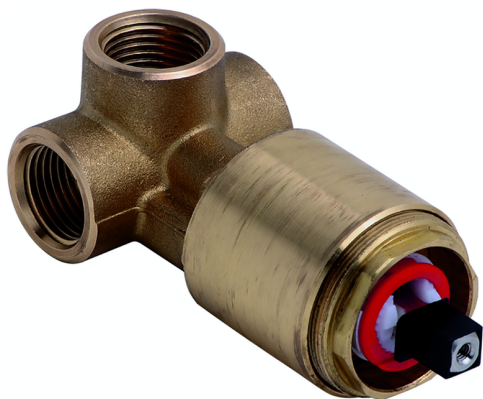

Exposed part for concealed S.L. shower valve BARCELONA_BV003000

MODEL **BV003000**

Exposed part for concealed S.L. shower valve, without concealed part, for item ZA005300-ZA005301

AVAILABLE FINISHINGS

-  **21** 21 Chrome
-  **2A** 2A Satin Brushed Nickel
-  **40** 40 Matt Black

CHARACTERISTICS

Installation **Concealed**

Required concealed parts **ZA005301**

ZA005300

Concealed single lever shower mixer CONCEALED_ZA005301

MODEL **ZA005301**

Concealed single lever shower mixer, 1/2" concealed shower, without trim kit, with noise reducers

AVAILABLE FINISHINGS

CHARACTERISTICS

Concealed **1**
 Cartridge Spare Parts **ZZ94035000**
35 mm Cartridge

Piastra/Plate/Plaque/Platte/Placa
 2-3mm: XX 27-47 YY 54-74
 10mm: XX 16-40 YY 43-68

Concealed single lever shower mixer CONCEALED_ZA005300

MODEL **ZA005300**

Concealed single lever shower mixer, 1/2" concealed shower, without trim kit

AVAILABLE FINISHINGS

04 04 Without finishing

CHARACTERISTICS

Concealed **1**
 Cartridge Spare Parts **ZZ94035000**
35 mm Cartridge