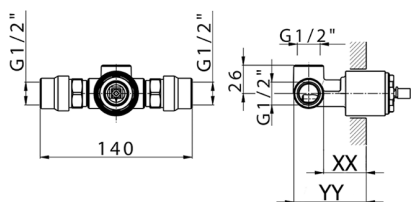

Exposed part for concealed S.L. shower valve BARCELONA_BV003000

MODEL **BV003000**

Exposed part for concealed S.L. shower valve, without concealed part, for item ZA005300-ZA005301

AVAILABLE FINISHINGS

-  **21** 21 Chrome
-  **2A** 2A Satin Brushed Nickel
-  **40** 40 Matt Black

AVAILABLE FINISHINGS

CHARACTERISTICS

Concealed **1**
 Cartridge Spare Parts **ZZ94035000**
35 mm Cartridge

Piastra/Plate/Plaque/Platte/Placa
 2-3mm: XX 27-47 YY 54-74
 10mm: XX 16-40 YY 43-68

Concealed single lever shower mixer CONCEALED_ZA005300

MODEL **ZA005300**

Concealed single lever shower mixer, 1/2" concealed shower, without trim kit

AVAILABLE FINISHINGS

04 04 Without finishing

CHARACTERISTICS

Concealed **1**
 Cartridge Spare Parts **ZZ94035000**
35 mm Cartridge

Piastra/Plate/Plaque/Platte/Placa
 2-3mm: XX 27-47 YY 54-74
 10mm: XX 16-40 YY 43-68

2026-04-05