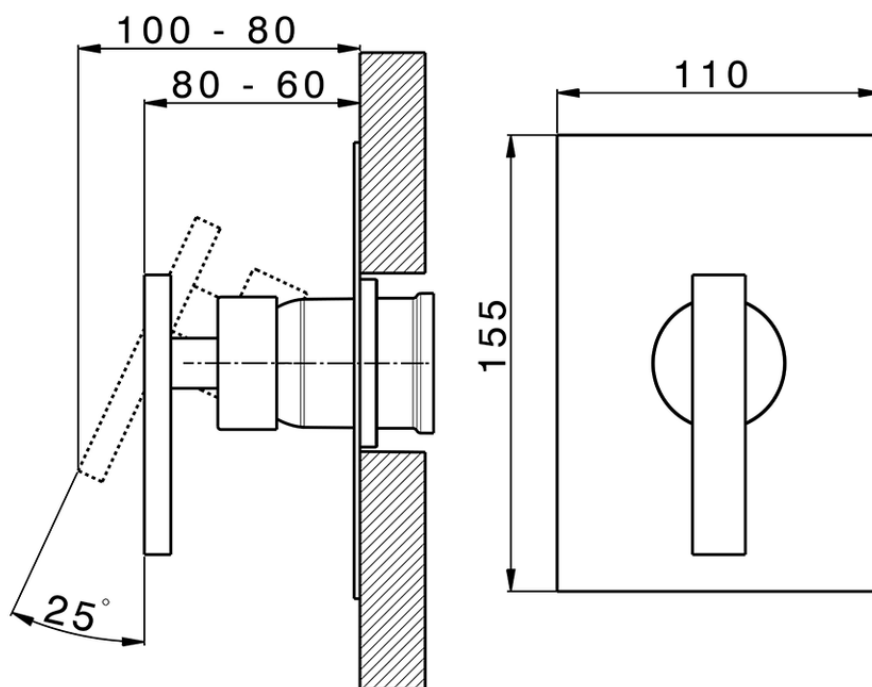

Exposed part for concealed S.L. shower valve BARCELONA_BV003000

BV003000

<https://en.cisal.it/exposed-part-for-concealed-s-l-shower-valve-barcelona-bv003000>

Piastra/Plate/Plaque/Platte/Placa

2-3mm: XX 27-47 YY 54-74

10mm: XX 16-40 YY 43-68

ZA005301

<https://en.cisal.it/concealed-single-lever-shower-mixer-concealed-za005301>

Piastra/Plate/Plaque/Platte/Placa

2-3mm: XX 27-47 YY 54-74

10mm: XX 16-40 YY 43-68

ZA005300

<https://en.cisal.it/concealed-single-lever-shower-mixer-concealed-za005300>