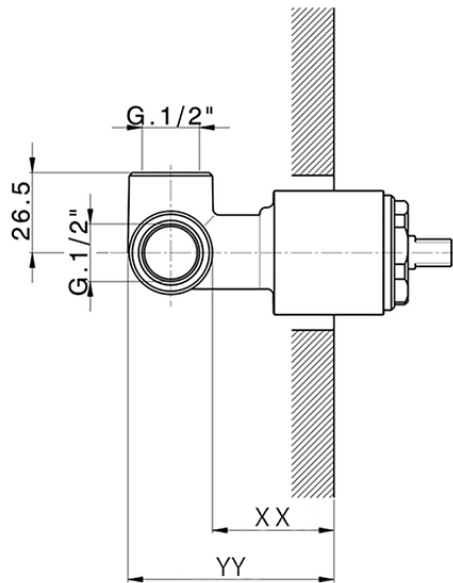

Exposed part for concealed S.L. shower valve BARCELONA_BV003000

BV003000

<https://en.cisal.it/exposed-part-for-concealed-s-l-shower-valve-barcelona-bv003000>

Piastra/Plate/Plaque/Platte/Placa

2-3mm: XX 27-47 YY 54-74

10mm: XX 16-40 YY 43-68

ZA005301

<https://en.cisal.it/concealed-single-lever-shower-mixer-concealed-za005301>

Piastra/Plate/Plaque/Platte/Placa

2-3mm: XX 27-47 YY 54-74

10mm: XX 16-40 YY 43-68

ZA005300

<https://en.cisal.it/concealed-single-lever-shower-mixer-concealed-za005300>