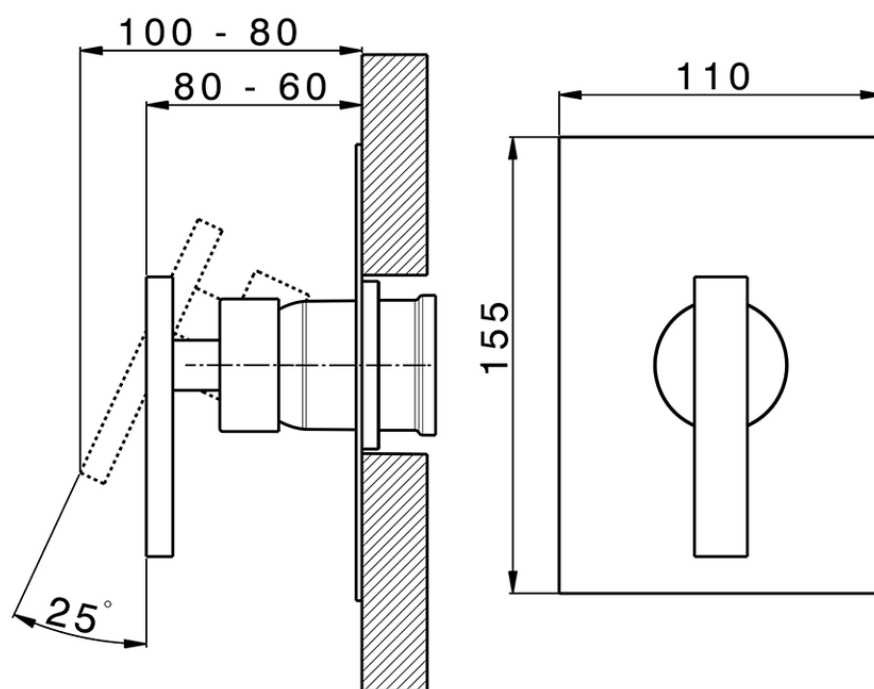

Exposed part for concealed S.L. shower valve BARCELONA_BV003000

BV003000

<https://en.cisal.it/exposed-part-for-concealed-s-l-shower-valve-barcelona-bv003000>

Piastra/Plate/Plaque/Platte/Placa

2-3mm: XX 27-47 YY 54-74

10mm: XX 16-40 YY 43-68

ZA005301

<https://en.cisal.it/concealed-single-lever-shower-mixer-concealed-za005301>

Piastra/Plate/Plaque/Platte/Placa

2-3mm: XX 27-47 YY 54-74

10mm: XX 16-40 YY 43-68

ZA005300

<https://en.cisal.it/concealed-single-lever-shower-mixer-concealed-za005300>