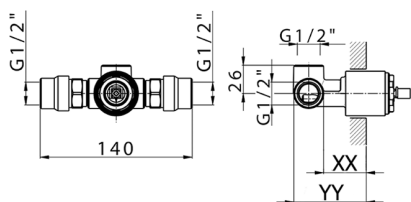

Exposed part for concealed S.L. shower valve BARCELONA_BV003000

MODEL **BV003000**

Exposed part for concealed S.L. shower valve, without concealed part, for item ZA005300-ZA005301

AVAILABLE FINISHINGS

-  **21** 21 Chrome
-  **2A** 2A Satin Brushed Nickel
-  **40** 40 Matt Black

CHARACTERISTICS

Installation **Concealed**

Required concealed parts **ZA005301**

ZA005300

Concealed single lever shower mixer CONCEALED_ZA005301

MODEL **ZA005301**

Concealed single lever shower mixer, 1/2" concealed shower, without trim kit, with noise reducers

AVAILABLE FINISHINGS

04 04 Without finishing

CHARACTERISTICS

Concealed **1**
 Cartridge Spare Parts **ZZ94035000**
35 mm Cartridge

Piastra/Plate/Plaque/Platte/Placa
 2-3mm: XX 27-47 YY 54-74
 10mm: XX 16-40 YY 43-68

Concealed single lever shower mixer CONCEALED_ZA005300

MODEL **ZA005300**

Concealed single lever shower mixer, 1/2" concealed shower, without trim kit

AVAILABLE FINISHINGS

04 04 Without finishing

CHARACTERISTICS