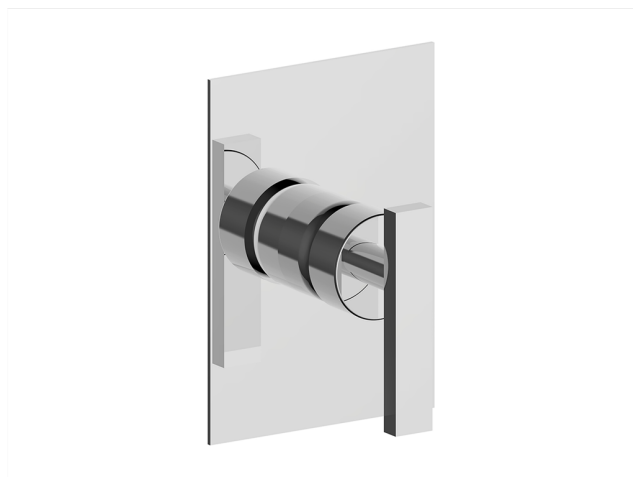

Exposed part for concealed S.L. shower valve BARCELONA_BV003000

MODEL **BV003000**

Exposed part for concealed S.L. shower valve, without concealed part, for item ZA005300-ZA005301

AVAILABLE FINISHINGS

-  **21** 21 Chrome
-  **2A** 2A Satin Brushed Nickel
-  **40** 40 Matt Black

CHARACTERISTICS

Installation **Concealed**

Required concealed parts **ZA005301**

ZA005300

Concealed single lever shower mixer CONCEALED_ZA005301

MODEL **ZA005301**

Concealed single lever shower mixer, 1/2" concealed shower, without trim kit, with noise reducers

AVAILABLE FINISHINGS

04 04 Without finishing

CHARACTERISTICS

Concealed **1**
 Cartridge Spare Parts **ZZ94035000**
35 mm Cartridge

Piastra/Plate/Plaque/Platte/Placa
 2-3mm: XX 27-47 YY 54-74
 10mm: XX 16-40 YY 43-68

Concealed single lever shower mixer CONCEALED_ZA005300

MODEL **ZA005300**

Concealed single lever shower mixer, 1/2" concealed shower, without trim kit

AVAILABLE FINISHINGS

CHARACTERISTICS

Concealed **1**
 Cartridge Spare Parts **ZZ94035000**
35 mm Cartridge