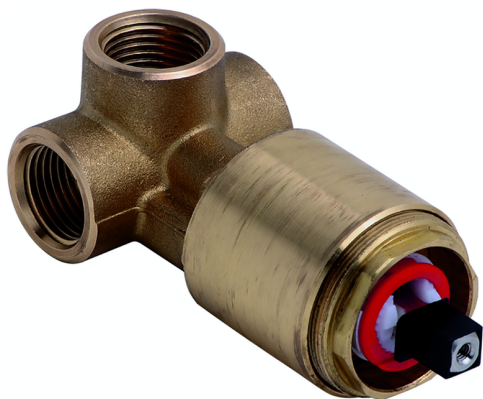

Exposed part for concealed S.L. shower valve BARCELONA_BV003000

MODEL **BV003000**

Exposed part for concealed S.L. shower valve, without concealed part, for item ZA005300-ZA005301

AVAILABLE FINISHINGS

-  **21** 21 Chrome
-  **2A** 2A Satin Brushed Nickel
-  **40** 40 Matt Black

CHARACTERISTICS

Installation **Concealed**

Required concealed parts **ZA005301**

ZA005300

Concealed single lever shower mixer CONCEALED_ZA005301

MODEL **ZA005301**

Concealed single lever shower mixer, 1/2" concealed shower, without trim kit, with noise reducers

AVAILABLE FINISHINGS

04 04 Without finishing

CHARACTERISTICS

Concealed **1**
 Cartridge Spare Parts **ZZ94035000**
35 mm Cartridge

Piastra/Plate/Plaque/Platte/Placa
 2-3mm: XX 27-47 YY 54-74
 10mm: XX 16-40 YY 43-68

Concealed single lever shower mixer CONCEALED_ZA005300

MODEL **ZA005300**

Concealed single lever shower mixer, 1/2" concealed shower, without trim kit

AVAILABLE FINISHINGS

04 04 Without finishing

CHARACTERISTICS