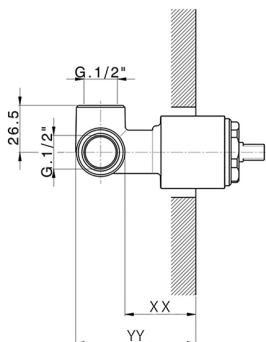

Exposed part for concealed S.L. shower valve BARCELONA_BV003000

MODEL **BV003000**

Exposed part for concealed S.L. shower valve, without concealed part, for item ZA005300-ZA005301

AVAILABLE FINISHINGS

-  **21** 21 Chrome
-  **2A** 2A Satin Brushed Nickel
-  **40** 40 Matt Black

AVAILABLE FINISHINGS

04 04 Without finishing

CHARACTERISTICS

Concealed **1**
 Cartridge Spare Parts **ZZ94035000**
35 mm Cartridge

Piastra/Plate/Plaque/Platte/Placa
 2-3mm: XX 27-47 YY 54-74
 10mm: XX 16-40 YY 43-68

Concealed single lever shower mixer CONCEALED_ZA005300

MODEL **ZA005300**

Concealed single lever shower mixer, 1/2" concealed shower, without trim kit

AVAILABLE FINISHINGS

04 04 Without finishing

CHARACTERISTICS

Concealed **1**
 Cartridge Spare Parts **ZZ94035000**
35 mm Cartridge

Piastra/Plate/Plaque/Platte/Placa
 2-3mm: XX 27-47 YY 54-74
 10mm: XX 16-40 YY 43-68

2026-06-16