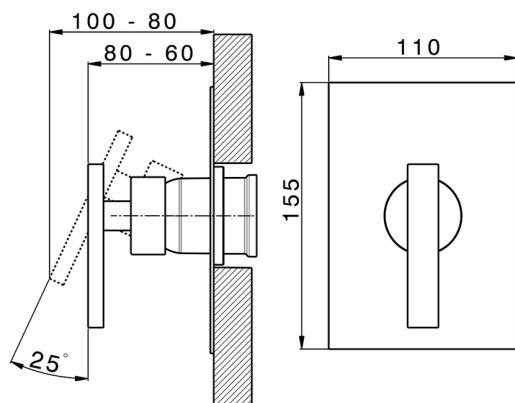

Exposed part for concealed S.L. shower valve BARCELONA_BV003000

MODEL **BV003000**

Exposed part for concealed S.L. shower valve, without concealed part, for item ZA005300-ZA005301

AVAILABLE FINISHINGS

-  **21** 21 Chrome
-  **2A** 2A Satin Brushed Nickel
-  **40** 40 Matt Black

CHARACTERISTICS

Installation **Concealed**

Required concealed parts **ZA005301**

ZA005300

Concealed single lever shower mixer CONCEALED_ZA005301

MODEL **ZA005301**

Concealed single lever shower mixer, 1/2" concealed shower, without trim kit, with noise reducers

AVAILABLE FINISHINGS

04 04 Without finishing

CHARACTERISTICS

Concealed **1**
 Cartridge Spare Parts **ZZ94035000**
35 mm Cartridge

Piastra/Plate/Plaque/Platte/Placa
 2-3mm: XX 27-47 YY 54-74
 10mm: XX 16-40 YY 43-68

Piastra/Plate/Plaque/Platte/Placa
 2-3mm: XX 27-47 YY 54-74
 10mm: XX 16-40 YY 43-68

2026-05-19