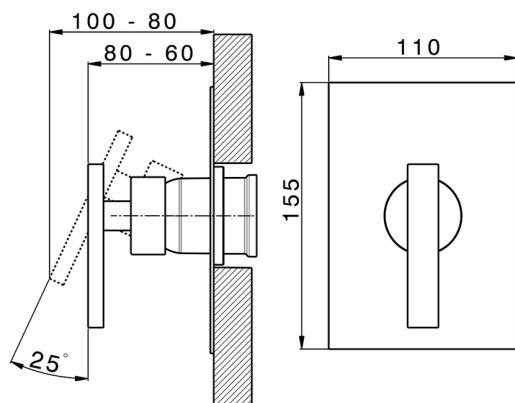

Exposed part for concealed S.L. shower valve BARCELONA_BV003000

MODEL **BV003000**

Exposed part for concealed S.L. shower valve, without concealed part, for item ZA005300-ZA005301

AVAILABLE FINISHINGS

-  **21** 21 Chrome
-  **2A** 2A Satin Brushed Nickel
-  **40** 40 Matt Black

CHARACTERISTICS

Installation **Concealed**

Required concealed parts **ZA005301**

ZA005300

Concealed single lever shower mixer CONCEALED_ZA005301

MODEL **ZA005301**

Concealed single lever shower mixer, 1/2" concealed shower, without trim kit, with noise reducers

AVAILABLE FINISHINGS

04 04 Without finishing

CHARACTERISTICS

Concealed **1**
 Cartridge Spare Parts **ZZ94035000**
35 mm Cartridge

Piastra/Plate/Plaque/Platte/Placa
 2-3mm: XX 27-47 YY 54-74
 10mm: XX 16-40 YY 43-68

Piastra/Plate/Plaque/Platte/Placa
 2-3mm: XX 27-47 YY 54-74
 10mm: XX 16-40 YY 43-68

2026-04-06