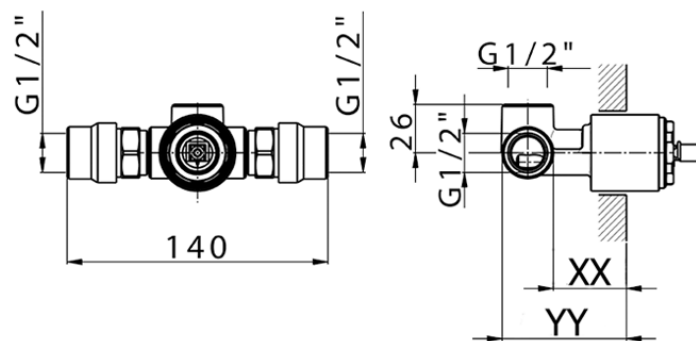

**Exposed part for concealed S.L. shower valve BARCELONA\_BV003000**

BV003000

<https://en.cisal.it/exposed-part-for-concealed-s-l-shower-valve-barcelona-bv003000>

Piastra/Plate/Plaque/Platte/Placa

2-3mm: XX 27-47 YY 54-74

10mm: XX 16-40 YY 43-68

ZA005301

<https://en.cisal.it/concealed-single-lever-shower-mixer-concealed-za005301>

Piastra/Plate/Plaque/Platte/Placa

2-3mm: XX 27-47 YY 54-74

10mm: XX 16-40 YY 43-68

ZA005300

<https://en.cisal.it/concealed-single-lever-shower-mixer-concealed-za005300>