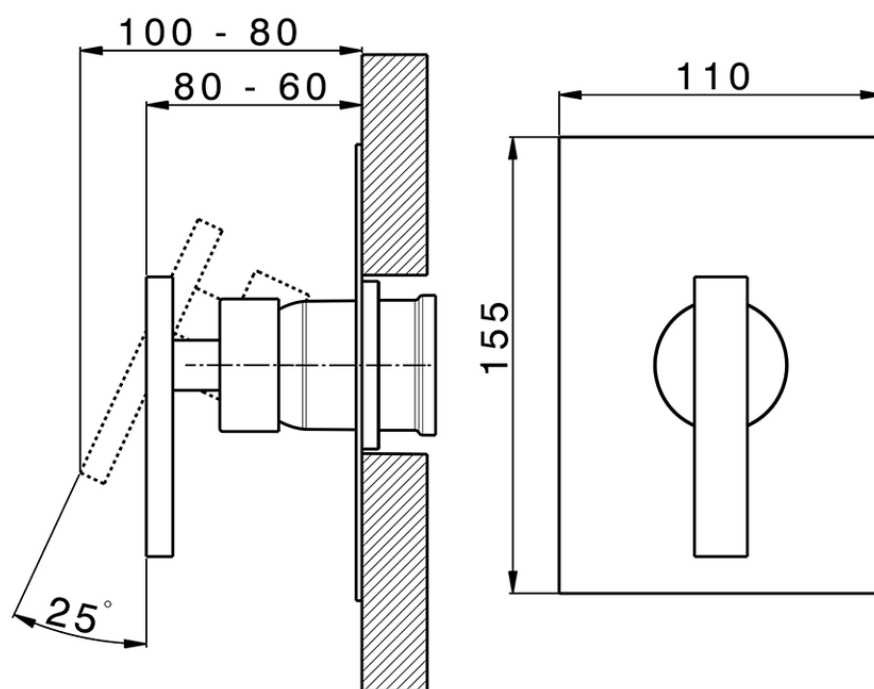

**Exposed part for concealed S.L. shower valve BARCELONA\_BV003000**

BV003000

<https://en.cisal.it/exposed-part-for-concealed-s-l-shower-valve-barcelona-bv003000>

Piastra/Plate/Plaque/Platte/Placa

2-3mm: XX 27-47 YY 54-74

10mm: XX 16-40 YY 43-68

ZA005301

<https://en.cisal.it/concealed-single-lever-shower-mixer-concealed-za005301>

Piastra/Plate/Plaque/Platte/Placa

2-3mm: XX 27-47 YY 54-74

10mm: XX 16-40 YY 43-68

ZA005300

<https://en.cisal.it/concealed-single-lever-shower-mixer-concealed-za005300>