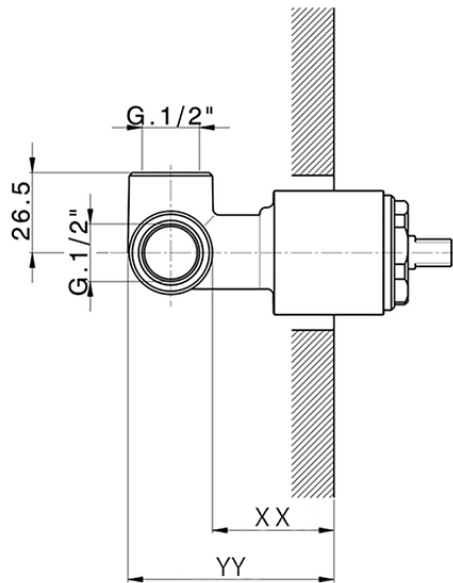

**Exposed part for concealed S.L. shower valve BARCELONA\_BV003000**

BV003000

<https://en.cisal.it/exposed-part-for-concealed-s-l-shower-valve-barcelona-bv003000>

Piastra/Plate/Plaque/Platte/Placa

2-3mm: XX 27-47 YY 54-74

10mm: XX 16-40 YY 43-68

ZA005301

<https://en.cisal.it/concealed-single-lever-shower-mixer-concealed-za005301>

Piastra/Plate/Plaque/Platte/Placa

2-3mm: XX 27-47 YY 54-74

10mm: XX 16-40 YY 43-68

ZA005300

<https://en.cisal.it/concealed-single-lever-shower-mixer-concealed-za005300>