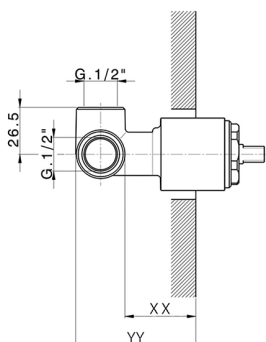

Exposed part for concealed S.L. shower valve BARCELONA_BV003000

MODEL **BV003000**

Exposed part for concealed S.L. shower valve, without concealed part, for item ZA005300-ZA005301

AVAILABLE FINISHINGS

-  **21** 21 Chrome
-  **2A** 2A Satin Brushed Nickel
-  **40** 40 Matt Black

AVAILABLE FINISHINGS

CHARACTERISTICS

Concealed **1**
 Cartridge Spare Parts **ZZ94035000**
35 mm Cartridge

Piastra/Plate/Plaque/Platte/Placa
 2-3mm: XX 27-47 YY 54-74
 10mm: XX 16-40 YY 43-68

Concealed single lever shower mixer CONCEALED_ZA005300

MODEL **ZA005300**

Concealed single lever shower mixer, 1/2" concealed shower, without trim kit

AVAILABLE FINISHINGS

 **04** 04 Without finishing

CHARACTERISTICS

Concealed **1**
 Cartridge Spare Parts **ZZ94035000**
35 mm Cartridge

Piastra/Plate/Plaque/Platte/Placa
 2-3mm: XX 27-47 YY 54-74
 10mm: XX 16-40 YY 43-68

2026-04-26