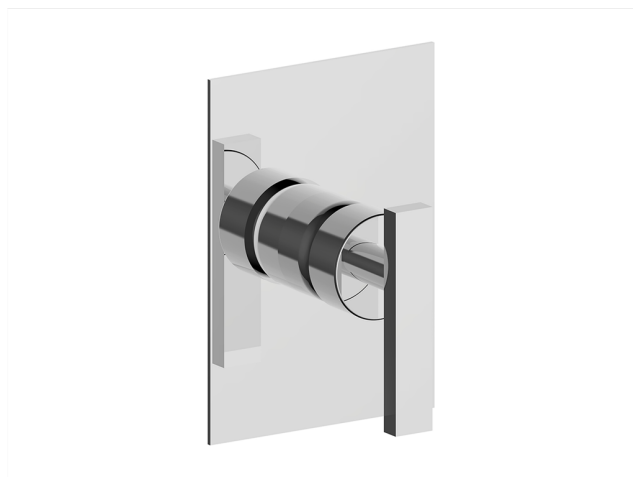

Exposed part for concealed S.L. shower valve BARCELONA_BV003000

MODEL **BV003000**

Exposed part for concealed S.L. shower valve, without concealed part, for item ZA005300-ZA005301

AVAILABLE FINISHINGS

-  **21** 21 Chrome
-  **2A** 2A Satin Brushed Nickel
-  **40** 40 Matt Black

CHARACTERISTICS

Installation **Concealed**

Required concealed parts **ZA005301**

ZA005300

Concealed single lever shower mixer CONCEALED_ZA005301

MODEL **ZA005301**

Concealed single lever shower mixer, 1/2" concealed shower, without trim kit, with noise reducers

AVAILABLE FINISHINGS

CHARACTERISTICS

Concealed **1**
 Cartridge Spare Parts **ZZ94035000**
35 mm Cartridge

Piastra/Plate/Plaque/Platte/Placa
 2-3mm: XX 27-47 YY 54-74
 10mm: XX 16-40 YY 43-68

Concealed single lever shower mixer CONCEALED_ZA005300

MODEL **ZA005300**

Concealed single lever shower mixer, 1/2" concealed shower, without trim kit

AVAILABLE FINISHINGS

 **04** 04 Without finishing

CHARACTERISTICS

Concealed **1**
 Cartridge Spare Parts **ZZ94035000**
35 mm Cartridge