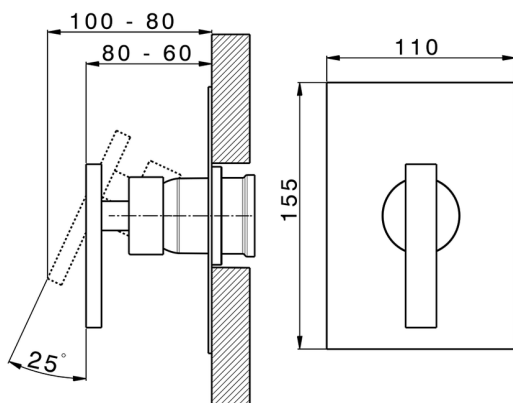

Exposed part for concealed S.L. shower valve BARCELONA_BV003000

MODEL **BV003000**

Exposed part for concealed S.L. shower valve, without concealed part, for item ZA005300-ZA005301

AVAILABLE FINISHINGS

-  **21** 21 Chrome
-  **2A** 2A Satin Brushed Nickel
-  **40** 40 Matt Black

CHARACTERISTICS

Installation **Concealed**

Required concealed parts **ZA005301**

ZA005300

Concealed single lever shower mixer CONCEALED_ZA005301

MODEL **ZA005301**

Concealed single lever shower mixer, 1/2" concealed shower, without trim kit, with noise reducers

AVAILABLE FINISHINGS

CHARACTERISTICS

Concealed **1**
 Cartridge Spare Parts **ZZ94035000**
35 mm Cartridge

Piastra/Plate/Plaque/Platte/Placa
 2-3mm: XX 27-47 YY 54-74
 10mm: XX 16-40 YY 43-68

Concealed single lever shower mixer CONCEALED_ZA005300

Piastra/Plate/Plaque/Platte/Placa
 2-3mm: XX 27-47 YY 54-74
 10mm: XX 16-40 YY 43-68

2026-04-26