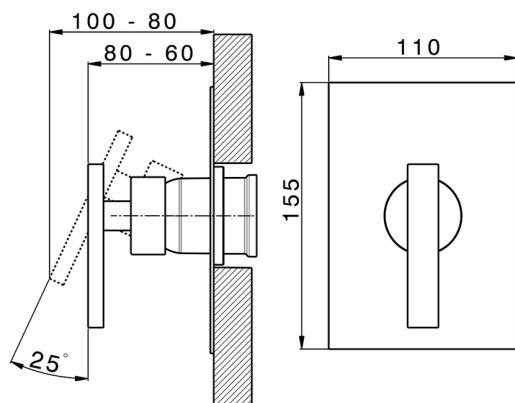

Exposed part for concealed S.L. shower valve BARCELONA_BV003000

MODEL **BV003000**

Exposed part for concealed S.L. shower valve, without concealed part, for item ZA005300-ZA005301

AVAILABLE FINISHINGS

-  **21** 21 Chrome
-  **2A** 2A Satin Brushed Nickel
-  **40** 40 Matt Black

CHARACTERISTICS

Installation **Concealed**

Required concealed parts **ZA005301**

ZA005300

Concealed single lever shower mixer CONCEALED_ZA005301

MODEL **ZA005301**

Concealed single lever shower mixer, 1/2" concealed shower, without trim kit, with noise reducers

AVAILABLE FINISHINGS

04 04 Without finishing

CHARACTERISTICS

Concealed **1**
 Cartridge Spare Parts **ZZ94035000**
35 mm Cartridge

Piastra/Plate/Plaque/Platte/Placa
 2-3mm: XX 27-47 YY 54-74
 10mm: XX 16-40 YY 43-68

Concealed single lever shower mixer CONCEALED_ZA005300

MODEL **ZA005300**

Concealed single lever shower mixer, 1/2" concealed shower, without trim kit

AVAILABLE FINISHINGS

04 04 Without finishing

CHARACTERISTICS