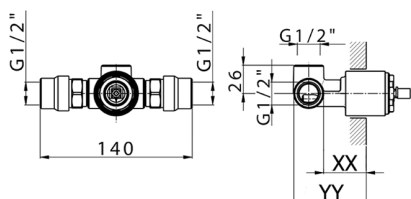

Exposed part for concealed S.L. shower valve BARCELONA_BV003000

MODEL **BV003000**

Exposed part for concealed S.L. shower valve, without concealed part, for item ZA005300-ZA005301

AVAILABLE FINISHINGS

-  **21** 21 Chrome
-  **2A** 2A Satin Brushed Nickel
-  **40** 40 Matt Black

CHARACTERISTICS

Installation **Concealed**

Required concealed parts **ZA005301**

ZA005300

Concealed single lever shower mixer CONCEALED_ZA005301

MODEL **ZA005301**

Concealed single lever shower mixer, 1/2" concealed shower, without trim kit, with noise reducers

AVAILABLE FINISHINGS

CHARACTERISTICS

Concealed **1**
 Cartridge Spare Parts **ZZ94035000**
35 mm Cartridge

Piastra/Plate/Plaque/Platte/Placa
 2-3mm: XX 27-47 YY 54-74
 10mm: XX 16-40 YY 43-68

Concealed single lever shower mixer CONCEALED_ZA005300

MODEL **ZA005300**

Concealed single lever shower mixer, 1/2" concealed shower, without trim kit

AVAILABLE FINISHINGS

 **04** 04 Without finishing

CHARACTERISTICS

Concealed **1**
 Cartridge Spare Parts **ZZ94035000**
35 mm Cartridge