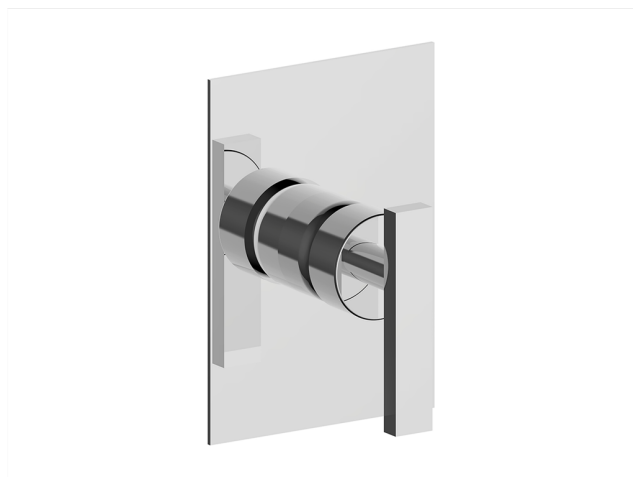

Exposed part for concealed S.L. shower valve BARCELONA_BV003000

MODEL **BV003000**

Exposed part for concealed S.L. shower valve, without concealed part, for item ZA005300-ZA005301

AVAILABLE FINISHINGS

-  **21** 21 Chrome
-  **2A** 2A Satin Brushed Nickel
-  **40** 40 Matt Black

CHARACTERISTICS

Installation **Concealed**

Required concealed parts **ZA005301**

ZA005300

Concealed single lever shower mixer CONCEALED_ZA005301

MODEL **ZA005301**

Concealed single lever shower mixer, 1/2" concealed shower, without trim kit, with noise reducers

AVAILABLE FINISHINGS

04 04 Without finishing

CHARACTERISTICS

Concealed **1**
 Cartridge Spare Parts **ZZ94035000**
35 mm Cartridge

Piastra/Plate/Plaque/Platte/Placa
 2-3mm: XX 27-47 YY 54-74
 10mm: XX 16-40 YY 43-68

Concealed single lever shower mixer CONCEALED_ZA005300

MODEL **ZA005300**

Concealed single lever shower mixer, 1/2" concealed shower, without trim kit

AVAILABLE FINISHINGS

04 04 Without finishing

CHARACTERISTICS