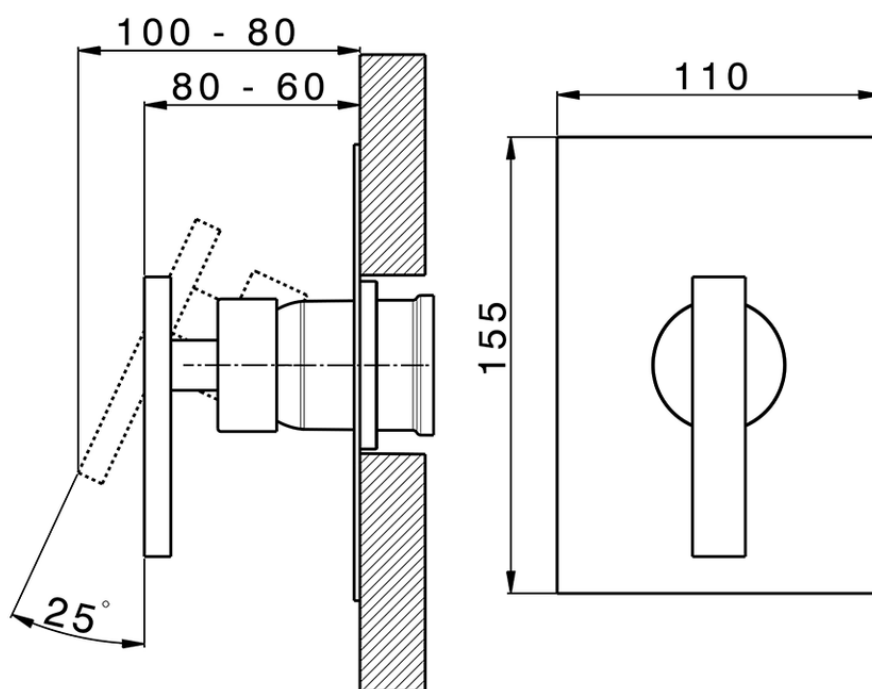

Exposed part for concealed S.L. shower valve BARCELONA_BV003000

BV003000

<https://en.cisal.it/exposed-part-for-concealed-s-l-shower-valve-barcelona-bv003000>

Piastra/Plate/Plaque/Platte/Placa

2-3mm: XX 27-47 YY 54-74

10mm: XX 16-40 YY 43-68

ZA005301

<https://en.cisal.it/concealed-single-lever-shower-mixer-concealed-za005301>

Piastra/Plate/Plaque/Platte/Placa

2-3mm: XX 27-47 YY 54-74

10mm: XX 16-40 YY 43-68

ZA005300

<https://en.cisal.it/concealed-single-lever-shower-mixer-concealed-za005300>