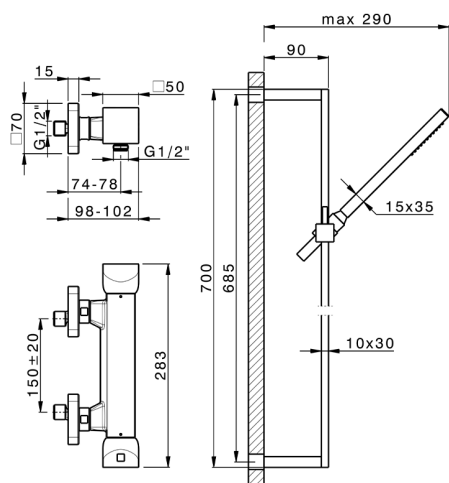

## Thermostatic shower mixer with sliding bar HI-RISE\_RIS01010

MODEL **RIS01010**

Thermostatic shower mixer with sliding bar, 70 cm sliding rail bar with sliding bracket, 35x15 mm Brass minimalistic one spray handshower, 150 cm smooth SUPREME Flexible Hose