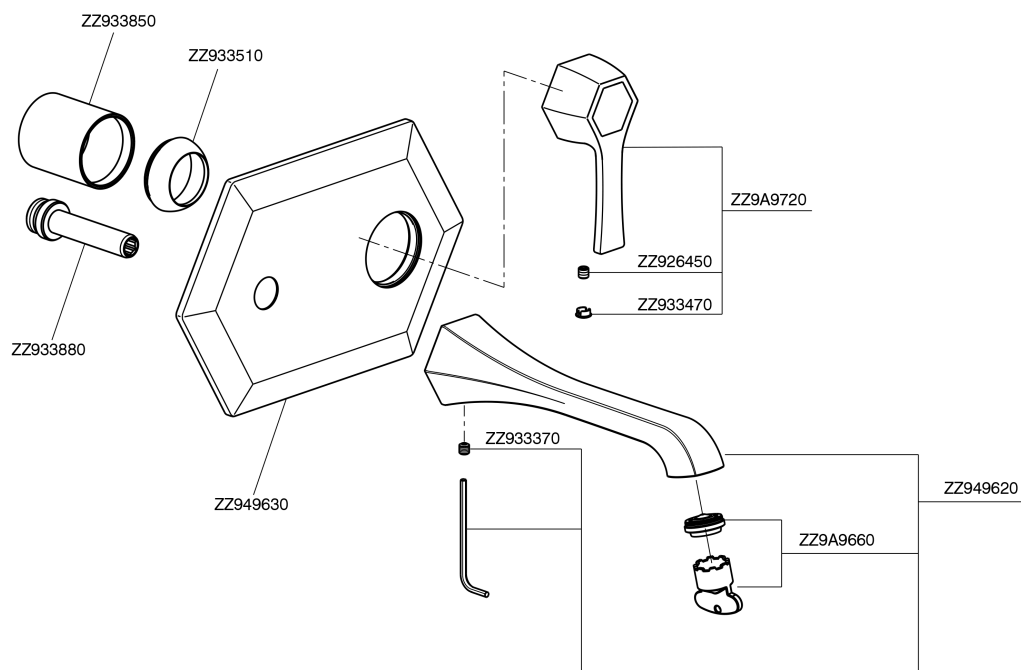

Exposed part for single lever washbasin mixer CHERIE_CH005510

CH005510

<https://en.cisal.it/exposed-part-for-single-lever-washbasin-mixer-cherie-ch005510>

Concealed part for single lever washbasin mixer CONCEALED_ZA006510

ZA006510

<https://en.cisal.it/concealed-part-for-single-lever-washbasin-mixer-concealed-za006510>

2024-12-22