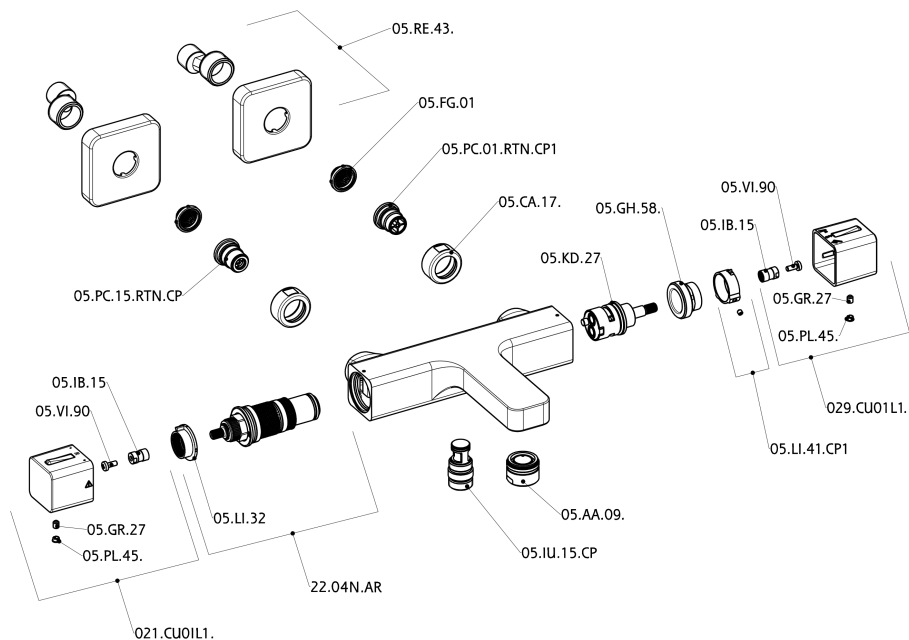

Thermostatic bath mixer CUBIC_CUT21020

MODEL **CUT21020**

Thermostatic bath mixer, without shower set, 1/2" M flexible connection

AVAILABLE FINISHINGS

-  **21** 21 Chrome
-  **2B** 2B Polished Nickel
-  **2F** 2F Brushed Nickel
-  **40** 40 Matt Black

CHARACTERISTICS

Cartridge Spare Parts **22.04A.AR - ZZ97279004**

Argo 2 (long filter) Thermostatic Valve

DeviaStop

The Cisal Devia Stop technology allows to adjust the water flow and to direct it to the selected output point (overhead soaker, hand shower, etc).

SafeTouch

The Cisal SafeTouch system maintains the mixer body cool to the touch during operation.

Thermostatic

The Cisal thermostatic is your personal water manager, helping you to handle, control and save water and energy.

Thermostatic bath mixer CUBIC_CUT21020

CUT21020

<https://en.cisal.it/thermostatic-bath-mixer-cubic-cut21020>

2026-05-03