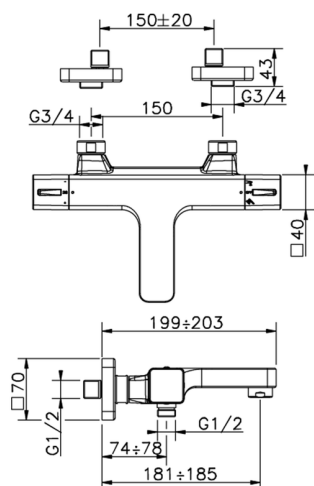

Thermostatic bath mixer CUBIC_CUT21020

MODEL **CUT21020**

Thermostatic bath mixer, without shower set, 1/2" M flexible connection

AVAILABLE FINISHINGS

-  **21** 21 Chrome
-  **2B** 2B Polished Nickel
-  **2F** 2F Brushed Nickel
-  **40** 40 Matt Black

CHARACTERISTICS

Cartridge Spare Parts **22.04A.AR - ZZ97279004**

Argo 2 (long filter) Thermostatic Valve

DeviaStop

The Cisal Devia Stop technology allows to adjust the water flow and to direct it to the selected output point (overhead soaker, hand shower, etc).

Thermostatic bath mixer CUBIC_CUT21020

CUT21020

<https://en.cisal.it/thermostatic-bath-mixer-cubic-cut21020>

2026-05-03