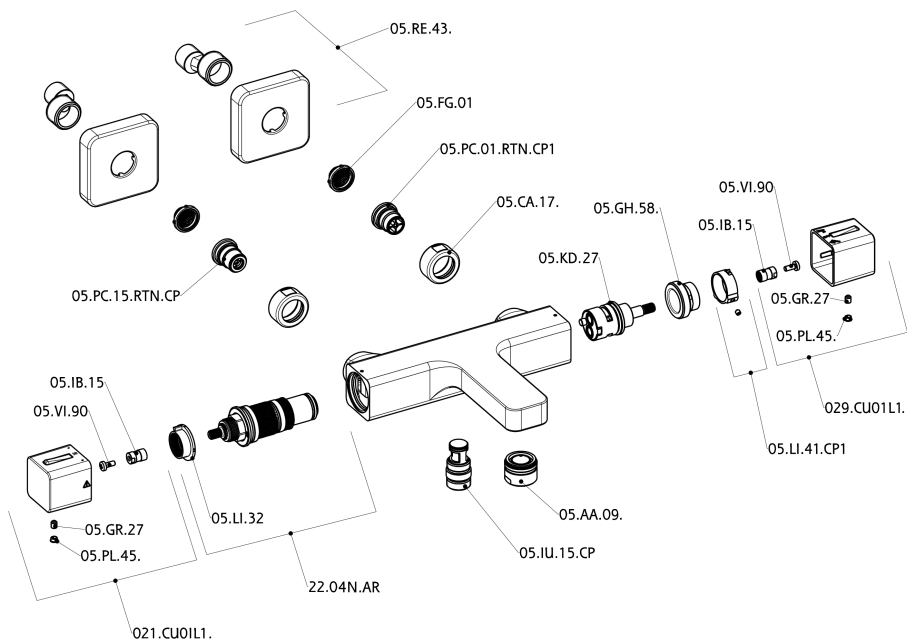

Thermostatic bath mixer CUBIC_CUT21020

MODEL **CUT21020**

Thermostatic bath mixer, without shower set, 1/2" M flexible connection

AVAILABLE FINISHINGS

-  **21** 21 Chrome
-  **2B** 2B Polished Nickel
-  **2F** 2F Brushed Nickel
-  **40** 40 Matt Black

CHARACTERISTICS

Cartridge Spare Parts **22.04A.AR - ZZ97279004**

Argo 2 (long filter) Thermostatic Valve

DeviaStop

The Cisal Devia Stop technology allows to adjust the water flow and to direct it to the selected output point (overhead soaker, hand shower, etc).

SafeTouch

The Cisal SafeTouch system maintains the mixer body cool to the touch during operation.

Thermostatic

The Cisal thermostatic is your personal water manager, helping you to handle, control and save water and energy.

Thermostatic bath mixer CUBIC_CUT21020

CUT21020

<https://en.cisal.it/thermostatic-bath-mixer-cubic-cut21020>

2026-06-16