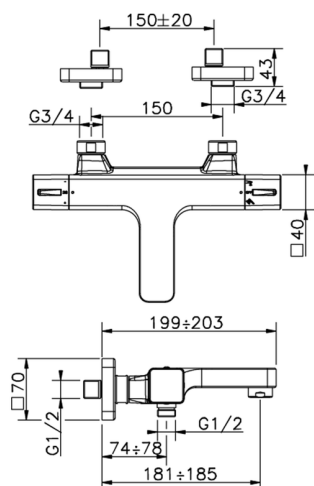

Thermostatic bath mixer CUBIC_CUT21020

MODEL **CUT21020**

Thermostatic bath mixer, without shower set, 1/2" M flexible connection

AVAILABLE FINISHINGS

-  **21** 21 Chrome
-  **2B** 2B Polished Nickel
-  **2F** 2F Brushed Nickel
-  **40** 40 Matt Black

CHARACTERISTICS

Cartridge Spare Parts **22.04A.AR - ZZ97279004**

Argo 2 (long filter) Thermostatic Valve

DeviaStop

The Cisal Devia Stop technology allows to adjust the water flow and to direct it to the selected output point (overhead soaker, hand shower, etc).

Thermostatic bath mixer CUBIC_CUT21020

CUT21020

<https://en.cisal.it/thermostatic-bath-mixer-cubic-cut21020>

2026-06-16