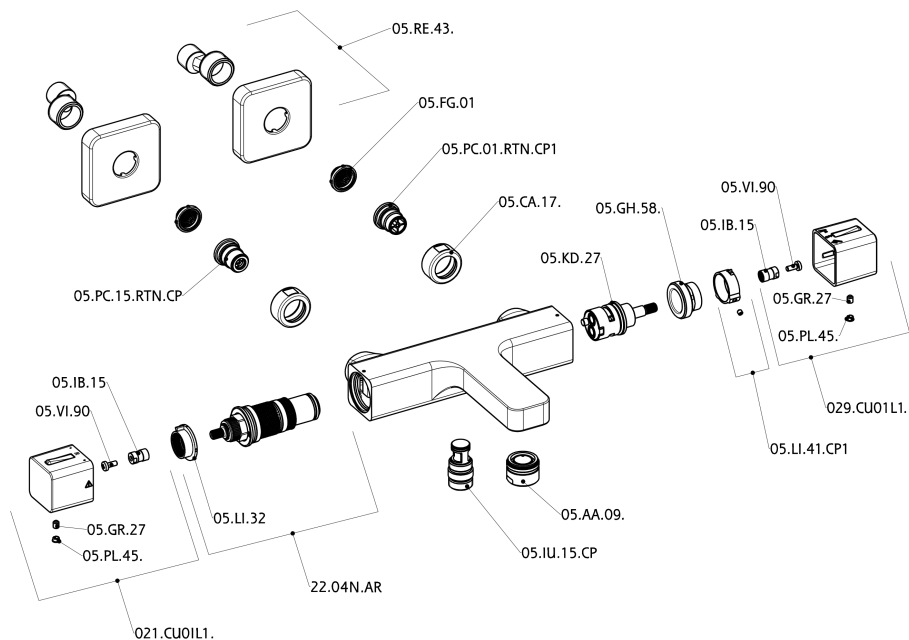

Thermostatic bath mixer CUBIC_CUT21020

MODEL **CUT21020**

Thermostatic bath mixer, without shower set, 1/2" M flexible connection

AVAILABLE FINISHINGS

-  **21** 21 Chrome
-  **2B** 2B Polished Nickel
-  **2F** 2F Brushed Nickel
-  **40** 40 Matt Black

CHARACTERISTICS

Cartridge Spare Parts **22.04A.AR - ZZ97279004**

Argo 2 (long filter) Thermostatic Valve

DeviaStop

The Cisal Devia Stop technology allows to adjust the water flow and to direct it to the selected output point (overhead soaker, hand shower, etc).

SafeTouch

The Cisal SafeTouch system maintains the mixer body cool to the touch during operation.

Thermostatic

The Cisal thermostatic is your personal water manager, helping you to handle, control and save water and energy.

Thermostatic bath mixer CUBIC_CUT21020

CUT21020

<https://en.cisal.it/thermostatic-bath-mixer-cubic-cut21020>

2026-04-08