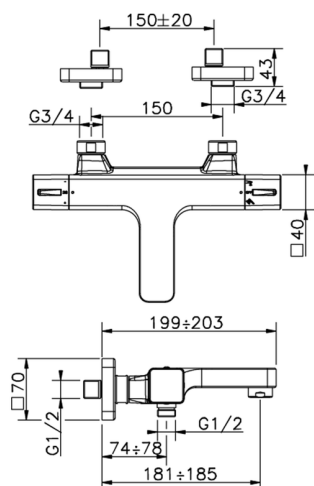

Thermostatic bath mixer CUBIC_CUT21020

MODEL **CUT21020**

Thermostatic bath mixer, without shower set, 1/2" M flexible connection

AVAILABLE FINISHINGS

-  **21** 21 Chrome
-  **2B** 2B Polished Nickel
-  **2F** 2F Brushed Nickel
-  **40** 40 Matt Black

CHARACTERISTICS

Cartridge Spare Parts **22.04A.AR - ZZ97279004**

Argo 2 (long filter) Thermostatic Valve

DeviaStop

The Cisal Devia Stop technology allows to adjust the water flow and to direct it to the selected output point (overhead soaker, hand shower, etc).

Thermostatic bath mixer CUBIC_CUT21020

CUT21020

<https://en.cisal.it/thermostatic-bath-mixer-cubic-cut21020>

2026-04-08