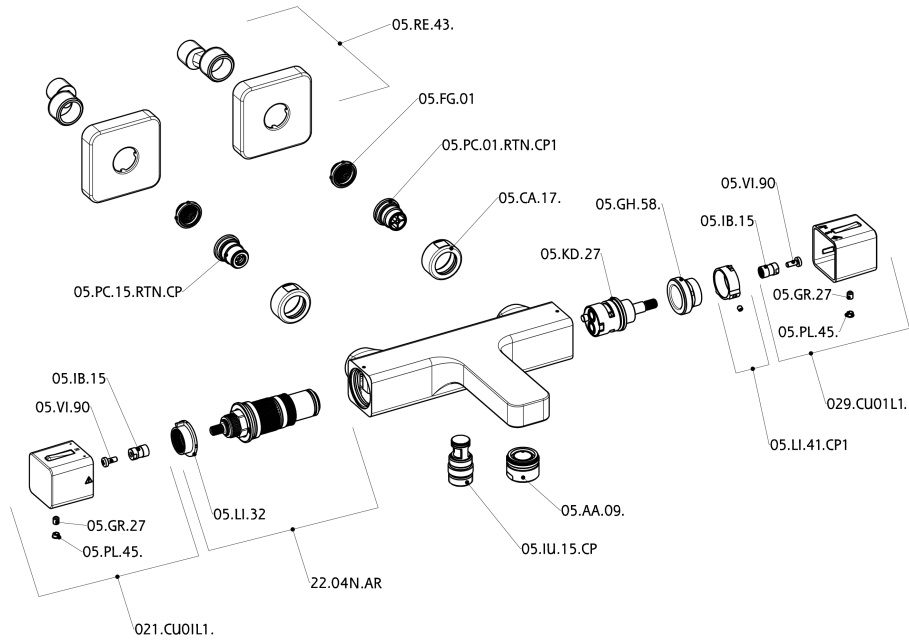

Thermostatic bath mixer CUBIC_CUT21020

MODEL **CUT21020**

Thermostatic bath mixer, without shower set, 1/2" M flexible connection

AVAILABLE FINISHINGS

-  **21** 21 Chrome
-  **2B** 2B Polished Nickel
-  **2F** 2F Brushed Nickel
-  **40** 40 Matt Black

CHARACTERISTICS

Cartridge Spare Parts **22.04A.AR - ZZ97279004**

Argo 2 (long filter) Thermostatic Valve

DeviaStop

The Cisal Devia Stop technology allows to adjust the water flow and to direct it to the selected output point (overhead soaker, hand shower, etc).

SafeTouch

The Cisal SafeTouch system maintains the mixer body cool to the touch during operation.

Thermostatic

The Cisal thermostatic is your personal water manager, helping you to handle, control and save water and energy.

Thermostatic bath mixer CUBIC_CUT21020

CUT21020

<https://en.cisal.it/thermostatic-bath-mixer-cubic-cut21020>

2026-06-14