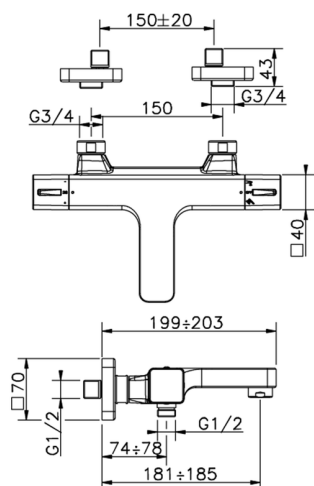

Thermostatic bath mixer CUBIC_CUT21020

MODEL **CUT21020**

Thermostatic bath mixer, without shower set, 1/2" M flexible connection

AVAILABLE FINISHINGS

-  **21** 21 Chrome
-  **2B** 2B Polished Nickel
-  **2F** 2F Brushed Nickel
-  **40** 40 Matt Black

CHARACTERISTICS

Cartridge Spare Parts **22.04A.AR - ZZ97279004**

Argo 2 (long filter) Thermostatic Valve

DeviaStop

The Cisal Devia Stop technology allows to adjust the water flow and to direct it to the selected output point (overhead soaker, hand shower, etc).

Thermostatic bath mixer CUBIC_CUT21020

CUT21020

<https://en.cisal.it/thermostatic-bath-mixer-cubic-cut21020>

2026-04-30