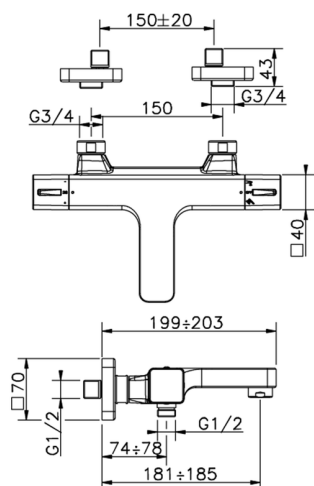

Thermostatic bath mixer CUBIC_CUT21020

MODEL **CUT21020**

Thermostatic bath mixer, without shower set, 1/2" M flexible connection

AVAILABLE FINISHINGS

-  **21** 21 Chrome
-  **2B** 2B Polished Nickel
-  **2F** 2F Brushed Nickel
-  **40** 40 Matt Black

CHARACTERISTICS

Cartridge Spare Parts **22.04A.AR - ZZ97279004**

Argo 2 (long filter) Thermostatic Valve

DeviaStop

The Cisal Devia Stop technology allows to adjust the water flow and to direct it to the selected output point (overhead soaker, hand shower, etc).

Thermostatic bath mixer CUBIC_CUT21020

CUT21020

<https://en.cisal.it/thermostatic-bath-mixer-cubic-cut21020>

2026-06-14