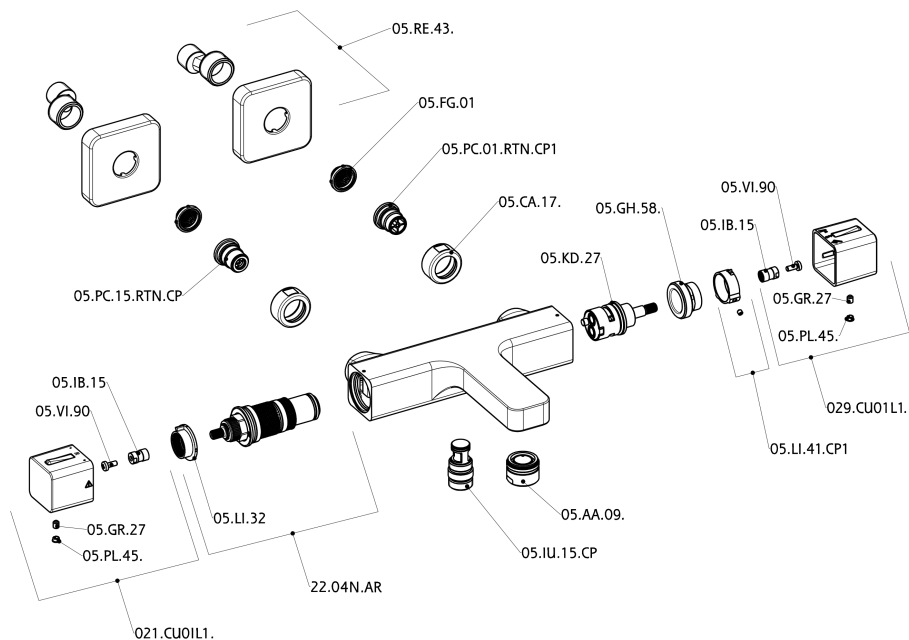

Thermostatic bath mixer CUBIC_CUT21020

MODEL **CUT21020**

Thermostatic bath mixer, without shower set, 1/2" M flexible connection

AVAILABLE FINISHINGS

-  **21** 21 Chrome
-  **2B** 2B Polished Nickel
-  **2F** 2F Brushed Nickel
-  **40** 40 Matt Black

CHARACTERISTICS

Cartridge Spare Parts **22.04A.AR - ZZ97279004**

Argo 2 (long filter) Thermostatic Valve

DeviaStop

The Cisal Devia Stop technology allows to adjust the water flow and to direct it to the selected output point (overhead soaker, hand shower, etc).

SafeTouch

The Cisal SafeTouch system maintains the mixer body cool to the touch during operation.

Thermostatic

The Cisal thermostatic is your personal water manager, helping you to handle, control and save water and energy.

Thermostatic bath mixer CUBIC_CUT21020

CUT21020

<https://en.cisal.it/thermostatic-bath-mixer-cubic-cut21020>

2026-04-30