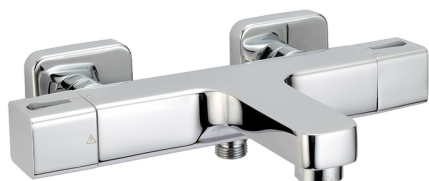

## Thermostatic bath mixer CUBIC\_CUT21020

MODEL **CUT21020**

Thermostatic bath mixer, without shower set, 1/2" M flexible connection

### CHARACTERISTICS

Cartridge Spare Parts **22.04A.AR - ZZ97279004**

**Argo 2 (long filter) Thermostatic Valve**

#### DeviaStop

The Cisal Devia Stop technology allows to adjust the water flow and to direct it to the selected output point (overhead soaker, hand shower, etc).

#### SafeTouch

The Cisal SafeTouch system maintains the mixer body cool to the touch during operation.