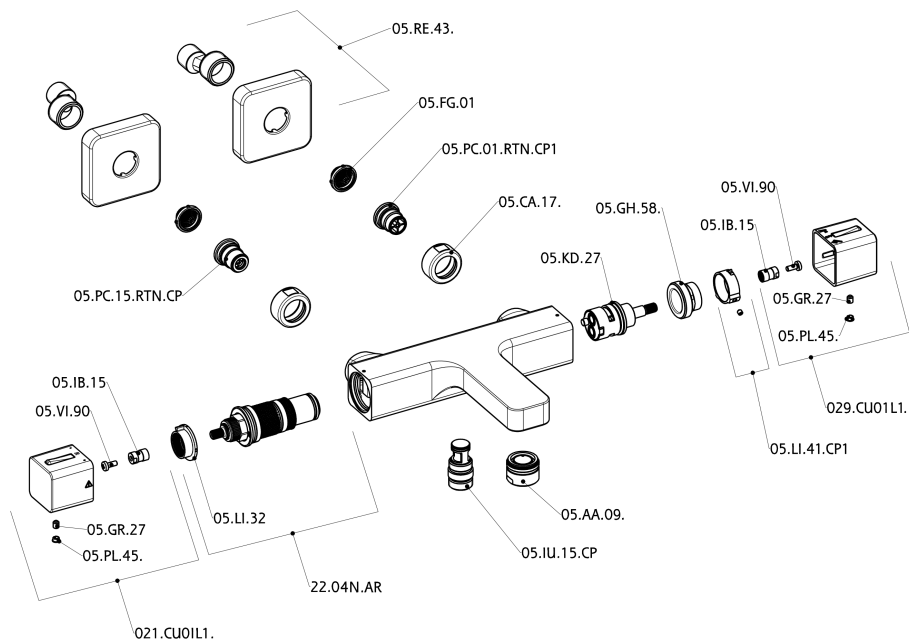

Thermostatic bath mixer CUBIC_CUT21020

CUT21020

<https://en.cisal.it/thermostatic-bath-mixer-cubic-cut21020>

2026-04-08