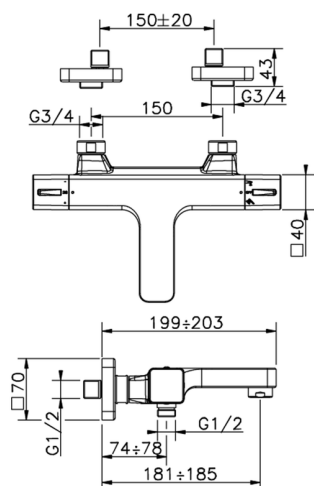

## Thermostatic bath mixer CUBIC\_CUT21020

MODEL **CUT21020**

Thermostatic bath mixer, without shower set, 1/2" M flexible connection

### CHARACTERISTICS

Cartridge Spare Parts **22.04A.AR - ZZ97279004**

**Argo 2 (long filter) Thermostatic Valve**