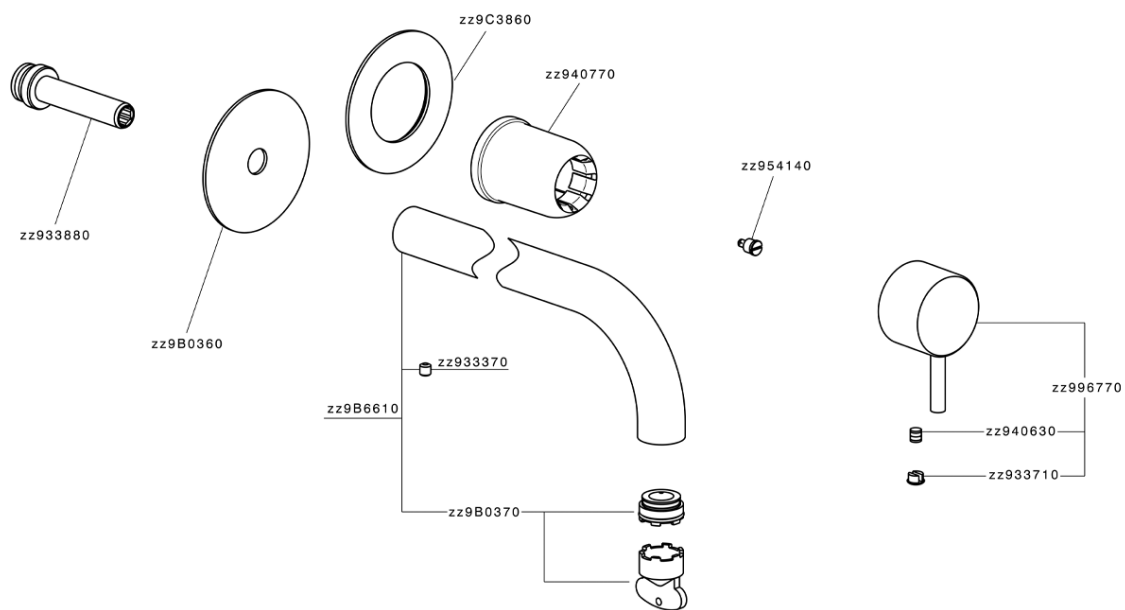

## Exposed part for single lever washbasin valve NUOVA LESS\_LN00551F

MODEL **LN00551F**

Exposed part for single lever washbasin valve, without concealed part, spout L.300 mm, for item Easy-Box ZA002450-ZA025510

### CHARACTERISTICS

Installation **Concealed**  
 Required concealed parts **ZA002450**

## Exposed part for single lever washbasin valve NUOVA LESS\_LN00551F

LN00551F

<https://en.cisal.it/exposed-part-for-single-lever-washbasin-valve-nuova-less-ln00551f>

2026-04-06