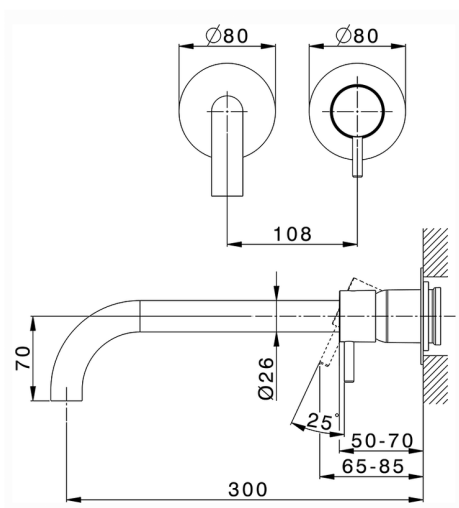

CHARACTERISTICS

Installation **Concealed**
Required concealed parts **ZA002450**