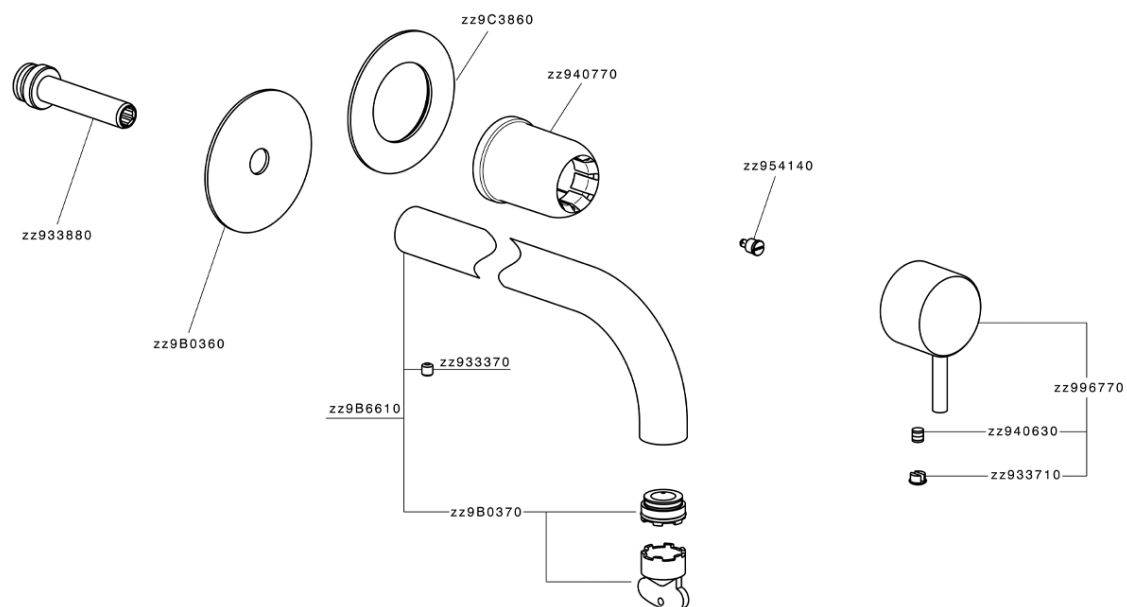

## Exposed part for single lever washbasin valve NUOVA LESS\_LN00551F

MODEL **LN00551F**

Exposed part for single lever washbasin valve, without concealed part, spout L.300 mm, for item Easy-Box ZA002450-ZA025510

### CHARACTERISTICS

Installation **Concealed**  
 Required concealed parts **ZA002450**

## Exposed part for single lever washbasin valve NUOVA LESS\_LN00551F

LN00551F

<https://en.cisal.it/exposed-part-for-single-lever-washbasin-valve-nuova-less-ln00551f>

2026-06-05