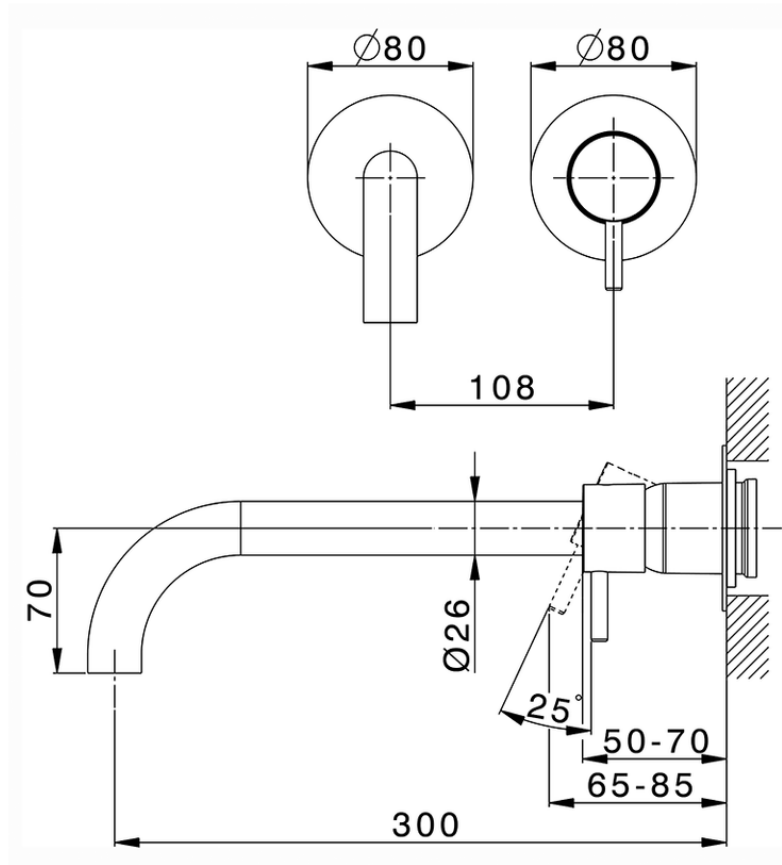

Exposed part for single lever washbasin valve NUOVA LESS_LN00551F

LN00551F

<https://en.cisal.it/exposed-part-for-single-lever-washbasin-valve-nuova-less-ln00551f>

2026-04-06