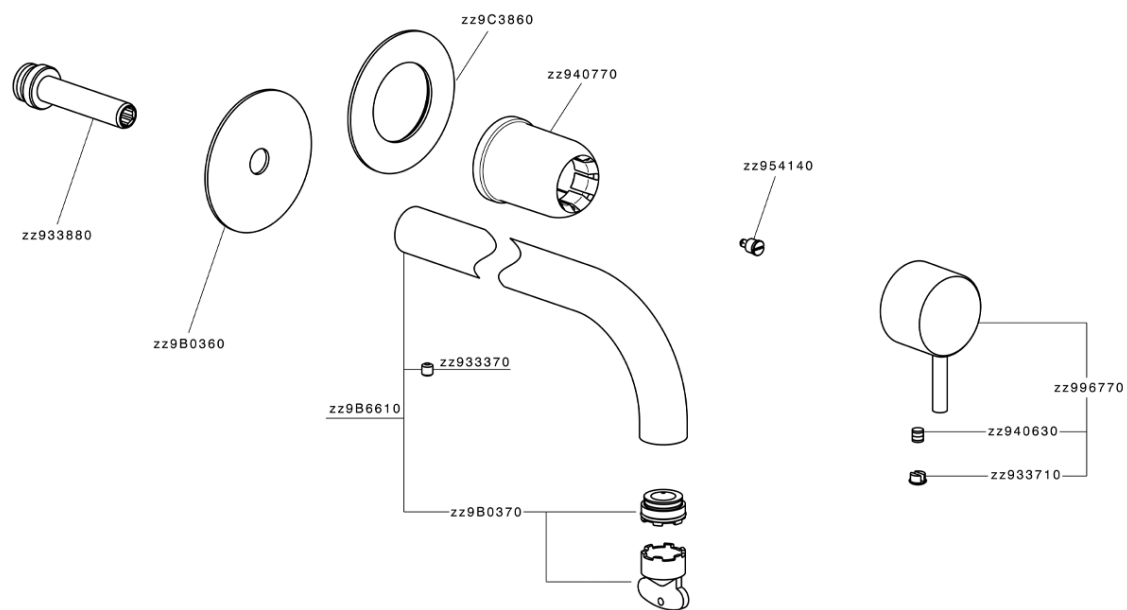

Exposed part for single lever washbasin valve NUOVA LESS_LN00551F

LN00551F

<https://en.cisal.it/exposed-part-for-single-lever-washbasin-valve-nuova-less-ln00551f>

2026-06-05