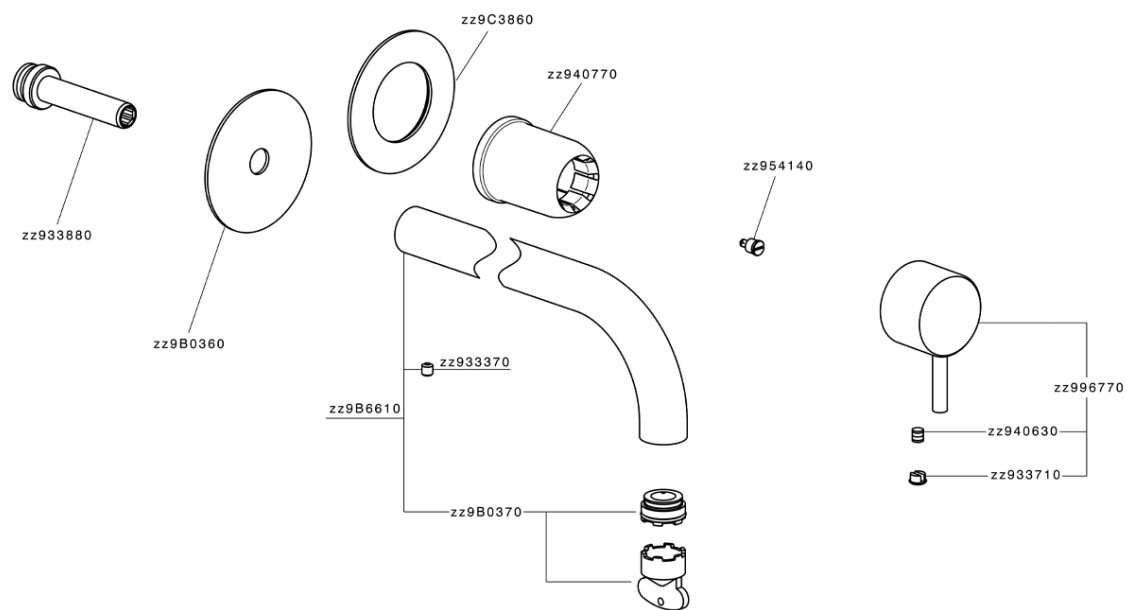

Exposed part for single lever washbasin valve NUOVA LESS_LN00551F

MODEL **LN00551F**

Exposed part for single lever washbasin valve, without concealed part, spout L.300 mm, for item Easy-Box ZA002450-ZA025510

AVAILABLE FINISHINGS

-  **21** 21 Chrome
-  **2F** 2F Brushed Nickel
-  **40** 40 Matt Black
-  **4Q** 4Q Matt White

CHARACTERISTICS

Installation **Concealed**
 Required concealed parts **ZA002450**

Exposed part for single lever washbasin valve NUOVA LESS_LN00551F

LN00551F

<https://en.cisal.it/exposed-part-for-single-lever-washbasin-valve-nuova-less-ln00551f>

2026-06-25