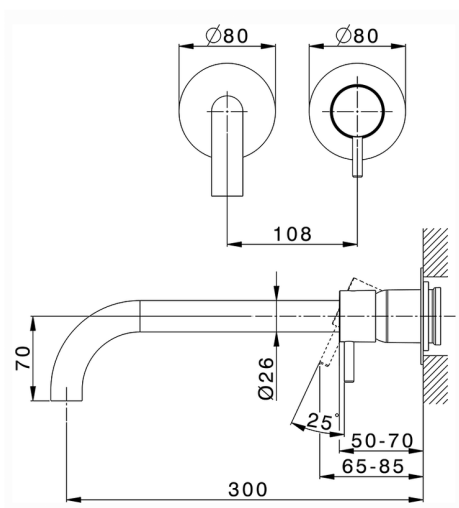

Exposed part for single lever washbasin valve NUOVA LESS_LN00551F

MODEL **LN00551F**

Exposed part for single lever washbasin valve, without concealed part, spout L.300 mm, for item Easy-Box ZA002450-ZA025510

AVAILABLE FINISHINGS

-  **21** 21 Chrome
-  **2F** 2F Brushed Nickel
-  **40** 40 Matt Black
-  **4Q** 4Q Matt White

CHARACTERISTICS

Installation **Concealed**
 Required concealed parts **ZA002450**

Exposed part for single lever washbasin valve NUOVA LESS_LN00551F

LN00551F

<https://en.cisal.it/exposed-part-for-single-lever-washbasin-valve-nuova-less-ln00551f>

2026-04-06