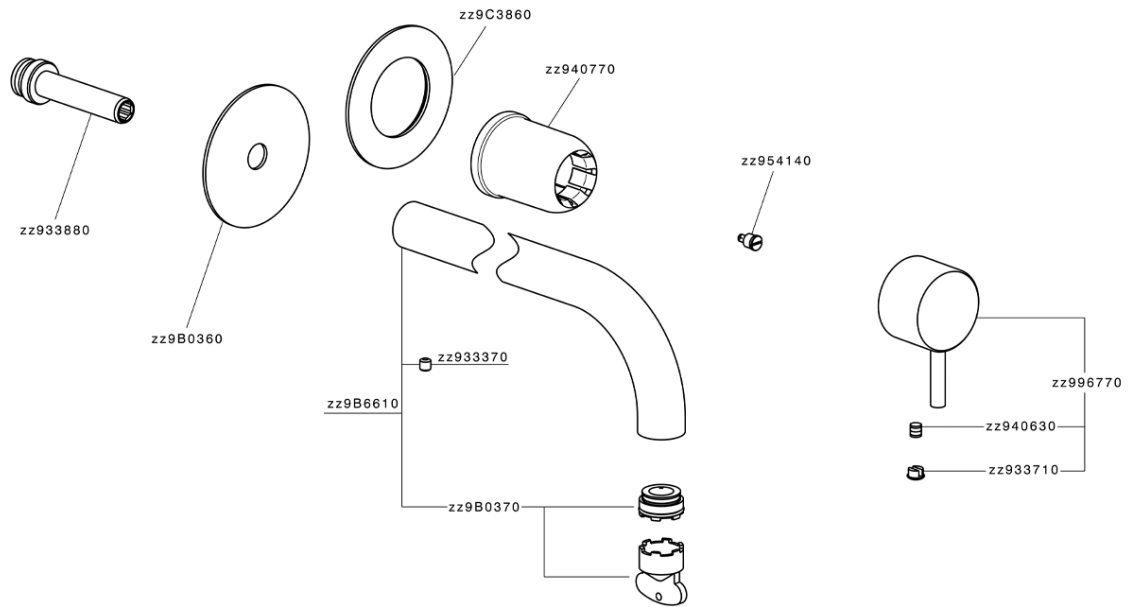

## Exposed part for single lever washbasin valve NUOVA LESS\_LN00551F

MODEL **LN00551F**

Exposed part for single lever washbasin valve, without concealed part, spout L.300 mm, for item Easy-Box ZA002450-ZA025510

### CHARACTERISTICS

Installation **Concealed**  
 Required concealed parts **ZA002450**

## Exposed part for single lever washbasin valve NUOVA LESS\_LN00551F

LN00551F

<https://en.cisal.it/exposed-part-for-single-lever-washbasin-valve-nuova-less-ln00551f>

2026-04-30