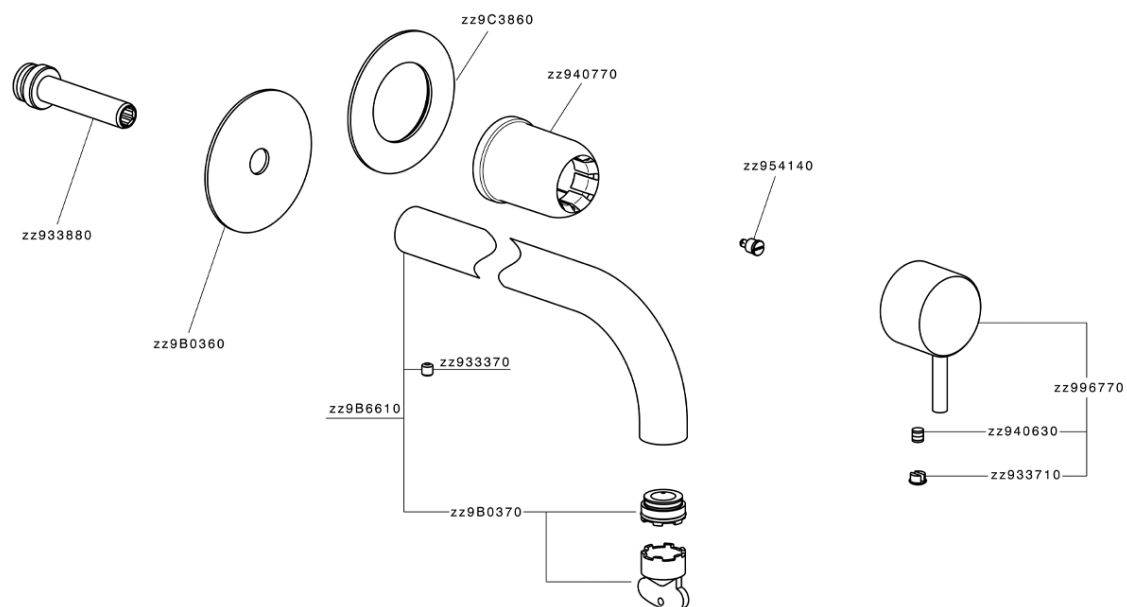

Exposed part for single lever washbasin valve NUOVA LESS_LN00551F

MODEL **LN00551F**

Exposed part for single lever washbasin valve, without concealed part, spout L.300 mm, for item Easy-Box ZA002450-ZA025510

AVAILABLE FINISHINGS

-  **21** 21 Chrome
-  **2F** 2F Brushed Nickel
-  **40** 40 Matt Black
-  **4Q** 4Q Matt White

CHARACTERISTICS

Installation **Concealed**
 Required concealed parts **ZA002450**

Exposed part for single lever washbasin valve NUOVA LESS_LN00551F

LN00551F

<https://en.cisal.it/exposed-part-for-single-lever-washbasin-valve-nuova-less-ln00551f>

2026-04-06