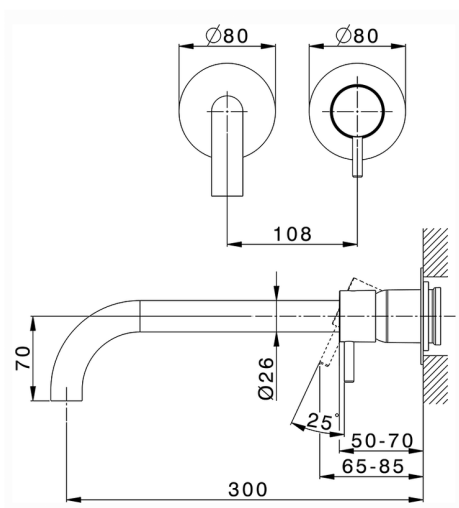

Exposed part for single lever washbasin valve NUOVA LESS_LN00551F

MODEL **LN00551F**

Exposed part for single lever washbasin valve, without concealed part, spout L.300 mm, for item Easy-Box ZA002450-ZA025510

AVAILABLE FINISHINGS

-  **21** 21 Chrome
-  **2F** 2F Brushed Nickel
-  **40** 40 Matt Black
-  **4Q** 4Q Matt White

CHARACTERISTICS

Installation **Concealed**
 Required concealed parts **ZA002450**

Exposed part for single lever washbasin valve NUOVA LESS_LN00551F

LN00551F

<https://en.cisal.it/exposed-part-for-single-lever-washbasin-valve-nuova-less-ln00551f>

2026-06-25