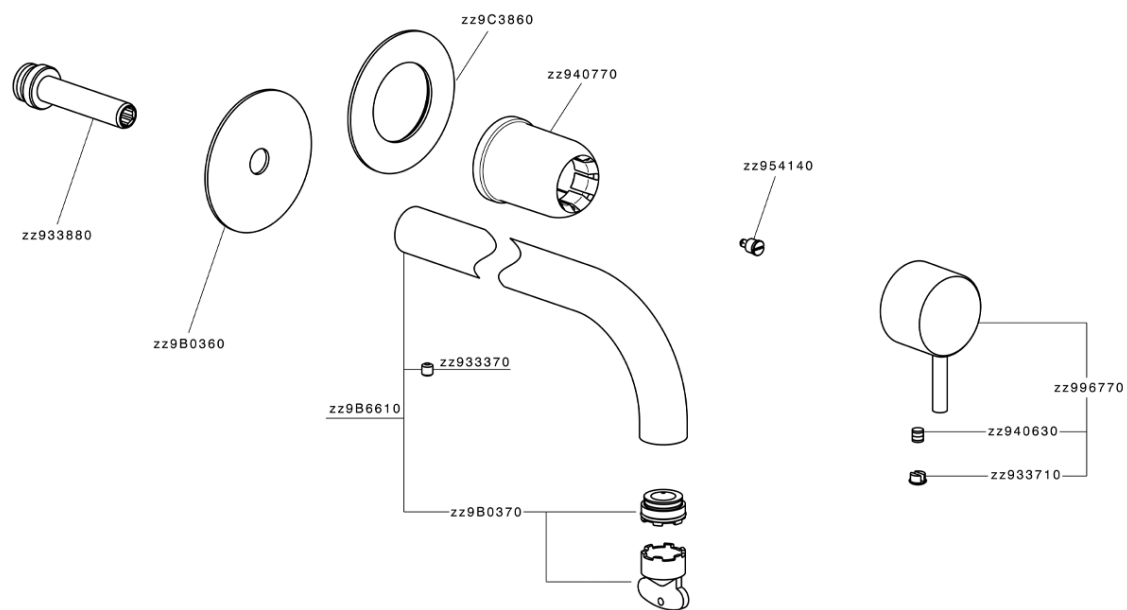

Exposed part for single lever washbasin valve NUOVA LESS_LN00551F

LN00551F

<https://en.cisal.it/exposed-part-for-single-lever-washbasin-valve-nuova-less-ln00551f>

2026-04-30