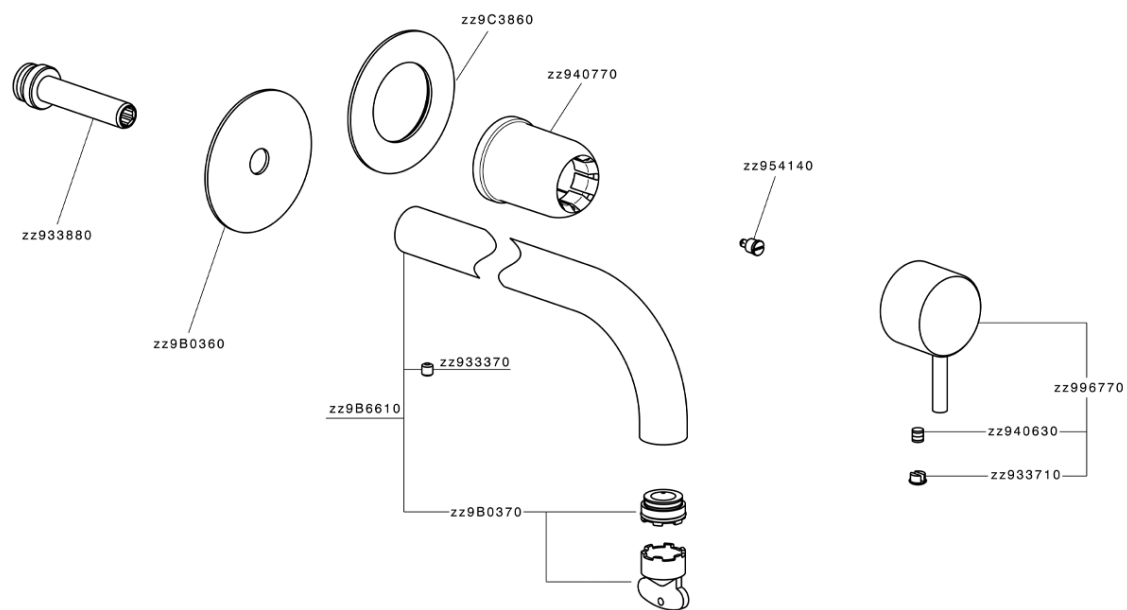

Exposed part for single lever washbasin valve NUOVA LESS_LN00551F

LN00551F

<https://en.cisal.it/exposed-part-for-single-lever-washbasin-valve-nuova-less-ln00551f>

2026-06-25