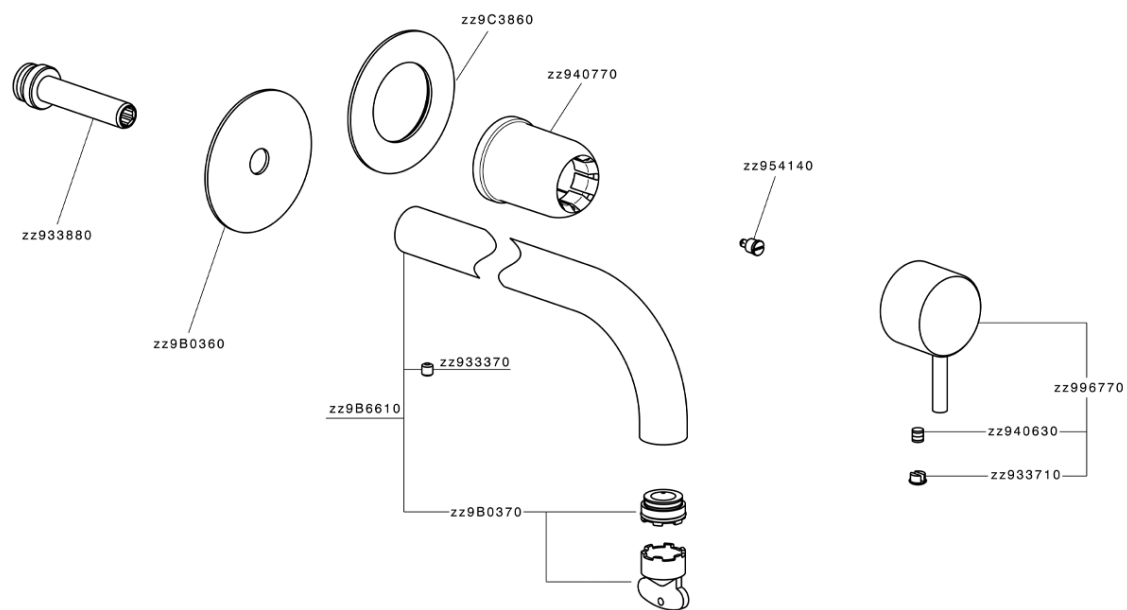

## Exposed part for single lever washbasin valve NUOVA LESS\_LN00551F

LN00551F

<https://en.cisal.it/exposed-part-for-single-lever-washbasin-valve-nuova-less-ln00551f>

2026-06-25