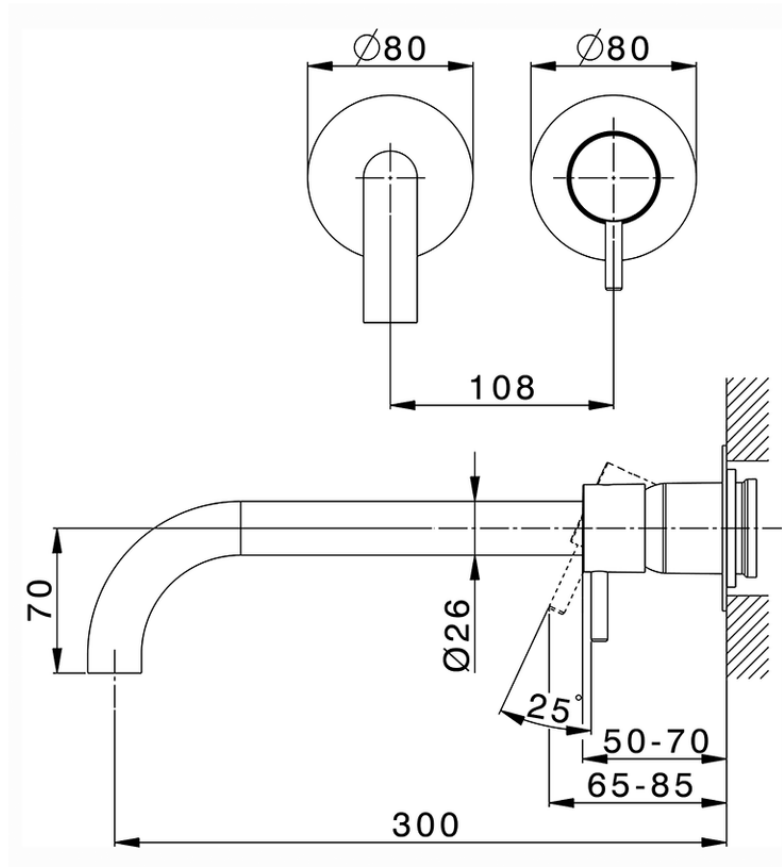

Exposed part for single lever washbasin valve NUOVA LESS_LN00551F

LN00551F

<https://en.cisal.it/exposed-part-for-single-lever-washbasin-valve-nuova-less-ln00551f>

2026-04-06