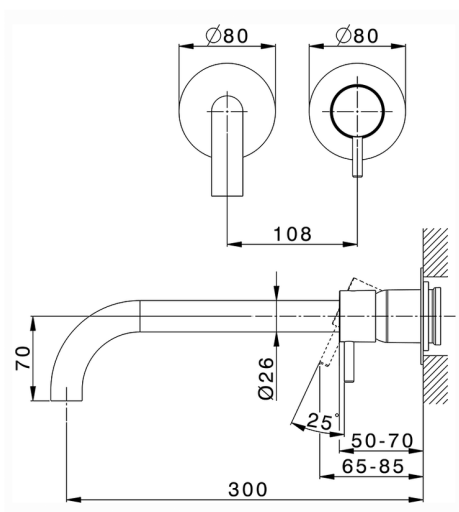

Exposed part for single lever washbasin valve NUOVA LESS_LN00551F

MODEL **LN00551F**

Exposed part for single lever washbasin valve, without concealed part, spout L.300 mm, for item Easy-Box ZA002450-ZA025510

AVAILABLE FINISHINGS

-  **21** 21 Chrome
-  **2F** 2F Brushed Nickel
-  **40** 40 Matt Black
-  **4Q** 4Q Matt White

CHARACTERISTICS

Installation **Concealed**
 Required concealed parts **ZA002450**

Exposed part for single lever washbasin valve NUOVA LESS_LN00551F

LN00551F

<https://en.cisal.it/exposed-part-for-single-lever-washbasin-valve-nuova-less-ln00551f>

2026-06-05