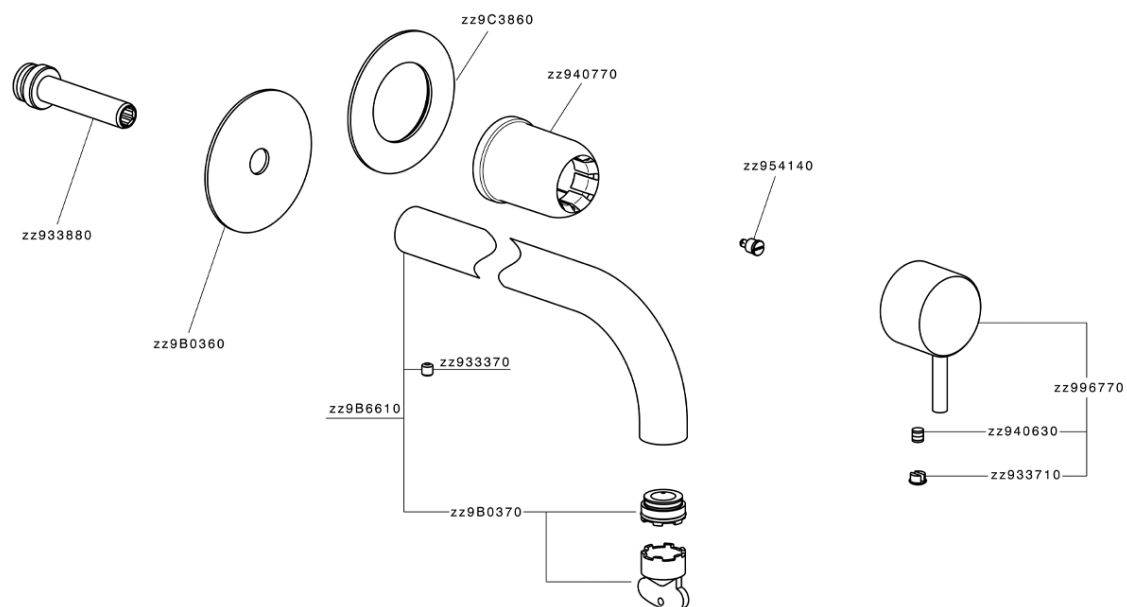

Exposed part for single lever washbasin valve NUOVA LESS_LN00551F

MODEL **LN00551F**

Exposed part for single lever washbasin valve, without concealed part, spout L.300 mm, for item Easy-Box ZA002450-ZA025510

AVAILABLE FINISHINGS

-  **21** 21 Chrome
-  **2F** 2F Brushed Nickel
-  **40** 40 Matt Black
-  **4Q** 4Q Matt White

CHARACTERISTICS

Installation **Concealed**
 Required concealed parts **ZA002450**

Exposed part for single lever washbasin valve NUOVA LESS_LN00551F

LN00551F

<https://en.cisal.it/exposed-part-for-single-lever-washbasin-valve-nuova-less-ln00551f>

2026-06-05