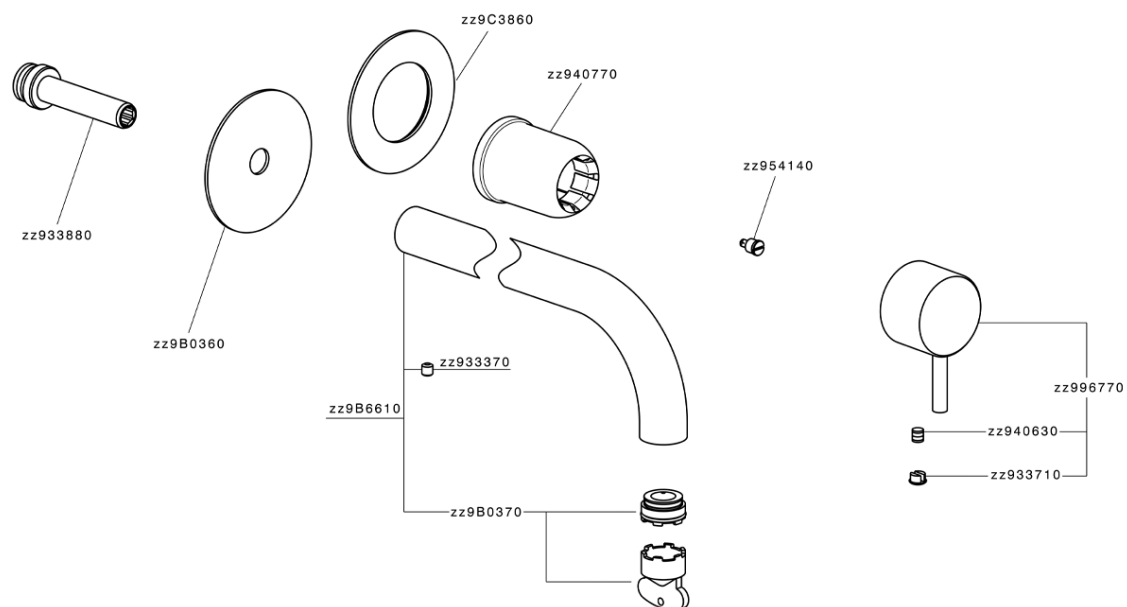

Exposed part for single lever washbasin valve NUOVA LESS_LN00551F

LN00551F

<https://en.cisal.it/exposed-part-for-single-lever-washbasin-valve-nuova-less-ln00551f>

2026-04-06