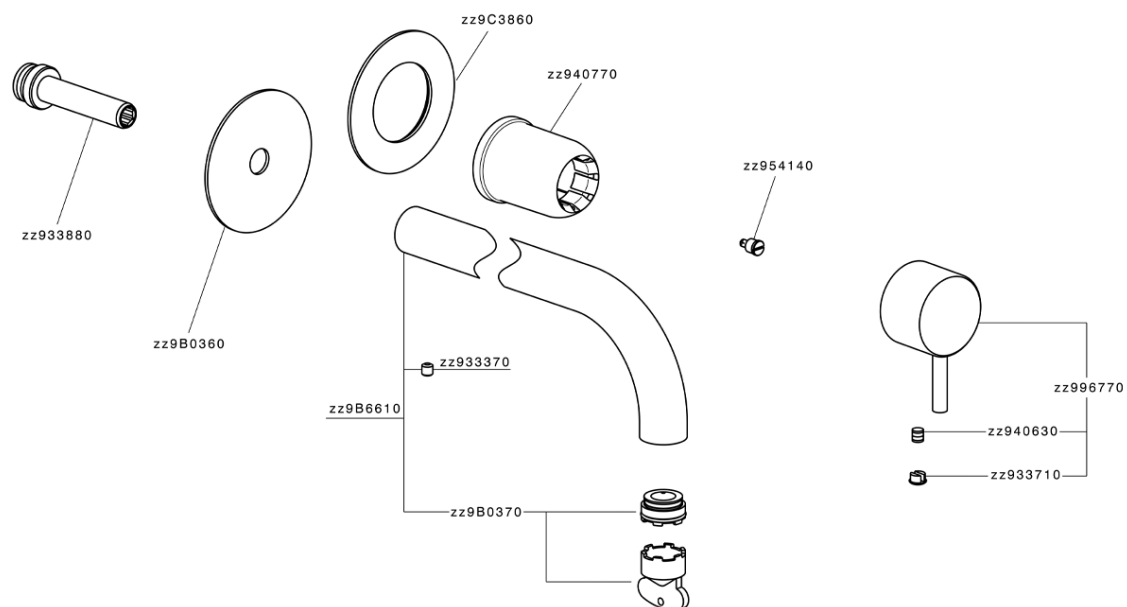

Exposed part for single lever washbasin valve NUOVA LESS_LN00551F

LN00551F

<https://en.cisal.it/exposed-part-for-single-lever-washbasin-valve-nuova-less-ln00551f>

2026-06-05