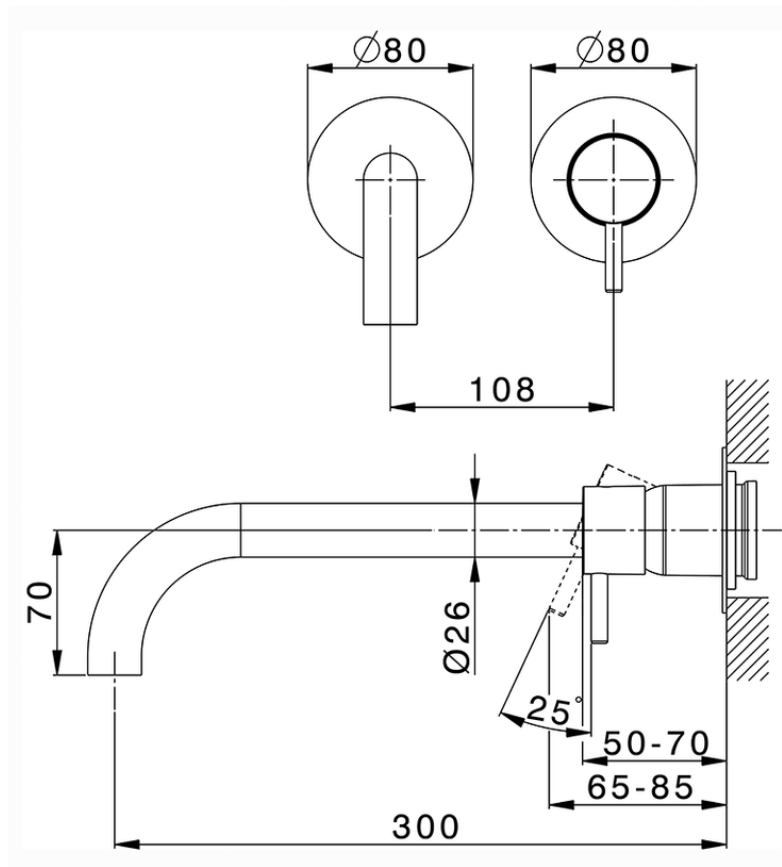

Exposed part for single lever washbasin valve NUOVA LESS_LN00551F

LN00551F

<https://en.cisal.it/exposed-part-for-single-lever-washbasin-valve-nuova-less-ln00551f>

2026-06-05