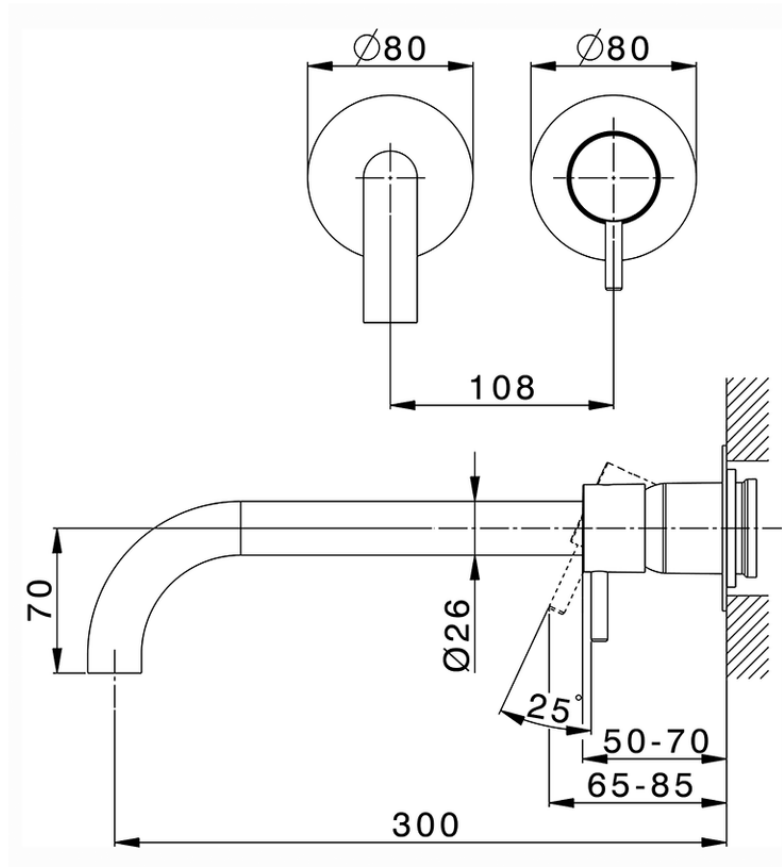

## Exposed part for single lever washbasin valve NUOVA LESS\_LN00551F

LN00551F

<https://en.cisal.it/exposed-part-for-single-lever-washbasin-valve-nuova-less-ln00551f>

2026-06-25