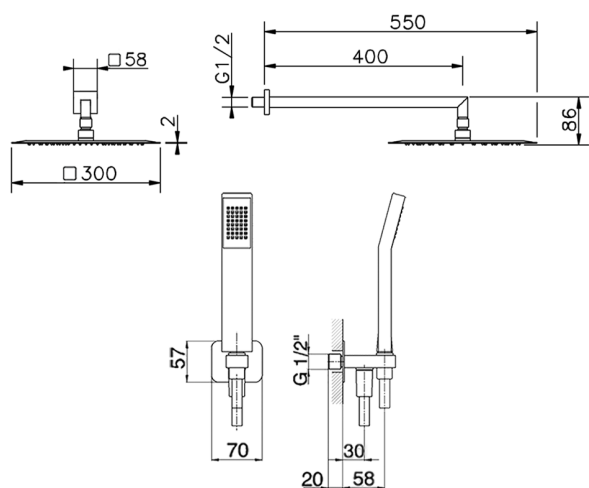

Arm and Shower Set with wall elbow integrated SHOWER_DS0K0060

MODEL **DS0K0060**

Arm and Shower Set with wall elbow integrated, 400 mm shower arm, 300x300 mm INOX square showerhead 2 mm thick, 42x18 mm ABS Quad one spray handshower, 1/2" wall elbow, 150 cm smooth SILVERFLEX Flexible Hose

AVAILABLE FINISHINGS

CHARACTERISTICS

2024-12-22