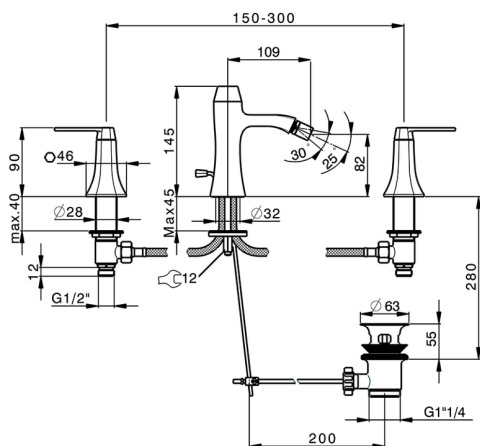

Bidet 3-holes mixer CHERIE_CF001220

MODEL **CF001220**

Bidet 3-holes mixer, with automatic 1"1/4 pop-up waste, 1/2" F flexible hose

AVAILABLE FINISHINGS

- 
6T 6T Chrome/Matt Black
- 
7C 7C Gold/Matt Black
- 
7D 7D Polished Nickel/Matt Black
- 
7E 7E Rose Gold/Matt Black

CHARACTERISTICS

Bidet 3-holes mixer CHERIE_CF001220

CF001220

<https://en.cisal.it/bidet-3-holes-mixer-cherie-cf001220>

2026-04-26