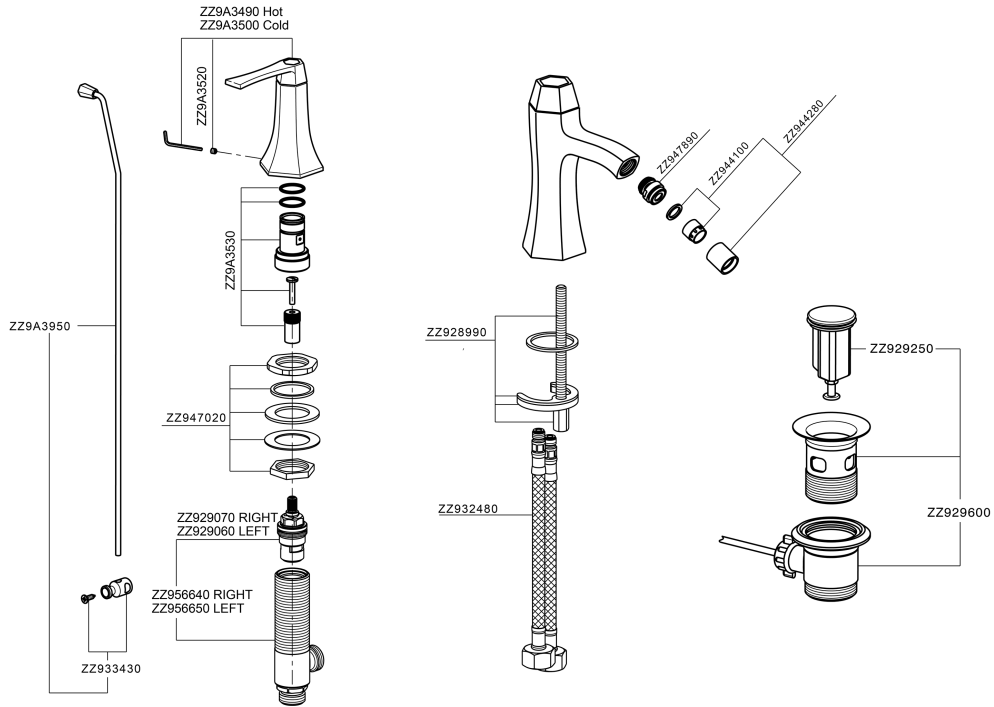

Bidet 3-holes mixer CHERIE_CF001220

MODEL **CF001220**

Bidet 3-holes mixer, with automatic 1"1/4 pop-up waste, 1/2" F flexible hose

AVAILABLE FINISHINGS

- 
6T 6T Chrome/Matt Black
- 
7C 7C Gold/Matt Black
- 
7D 7D Polished Nickel/Matt Black
- 
7E 7E Rose Gold/Matt Black

CHARACTERISTICS

Bidet 3-holes mixer CHERIE_CF001220

CF001220

<https://en.cisal.it/bidet-3-holes-mixer-cherie-cf001220>

2026-06-14