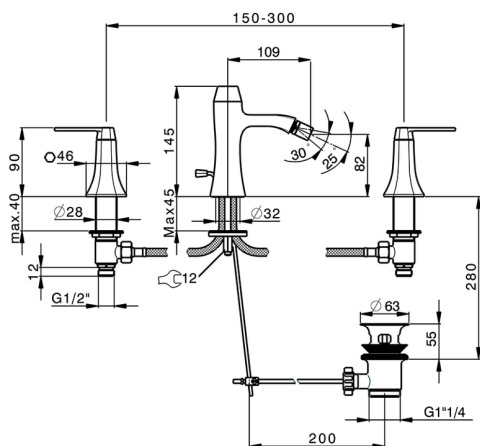

Bidet 3-holes mixer CHERIE_CF001220

MODEL **CF001220**

Bidet 3-holes mixer, with automatic 1"1/4 pop-up waste, 1/2" F flexible hose

AVAILABLE FINISHINGS

- 
6T 6T Chrome/Matt Black
- 
7C 7C Gold/Matt Black
- 
7D 7D Polished Nickel/Matt Black
- 
7E 7E Rose Gold/Matt Black

CHARACTERISTICS

Bidet 3-holes mixer CHERIE_CF001220

CF001220

<https://en.cisal.it/bidet-3-holes-mixer-cherie-cf001220>

2026-04-06