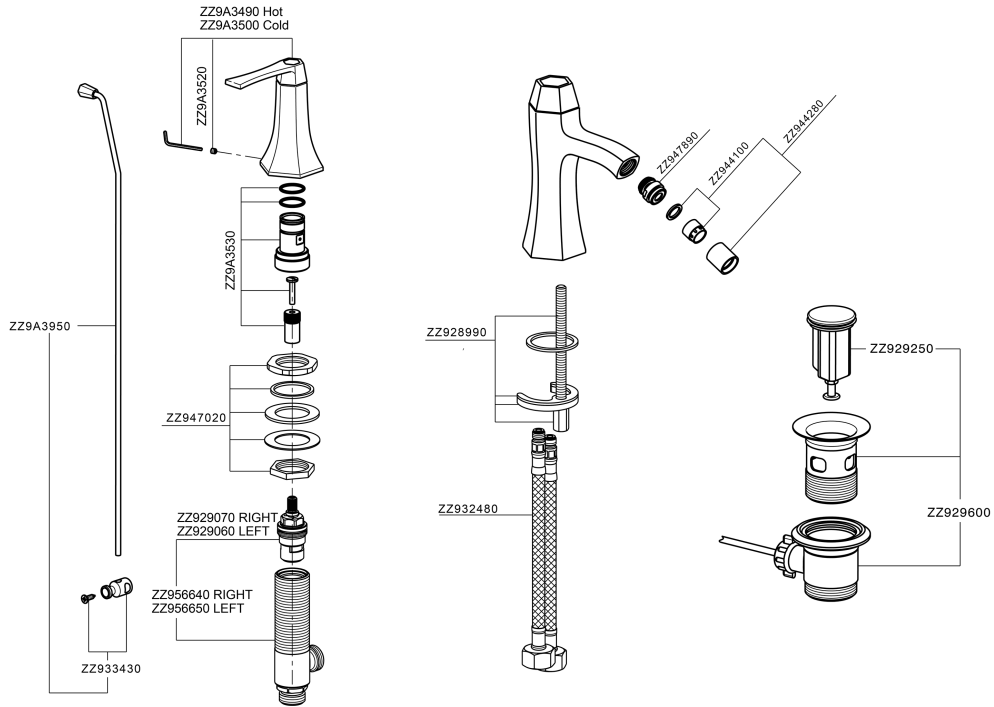

Bidet 3-holes mixer CHERIE_CF001220

MODEL **CF001220**

Bidet 3-holes mixer, with automatic 1"1/4 pop-up waste, 1/2" F flexible hose

AVAILABLE FINISHINGS

- 
6T 6T Chrome/Matt Black
- 
7C 7C Gold/Matt Black
- 
7D 7D Polished Nickel/Matt Black
- 
7E 7E Rose Gold/Matt Black

CHARACTERISTICS

Bidet 3-holes mixer CHERIE_CF001220

CF001220

<https://en.cisal.it/bidet-3-holes-mixer-cherie-cf001220>

2026-04-06