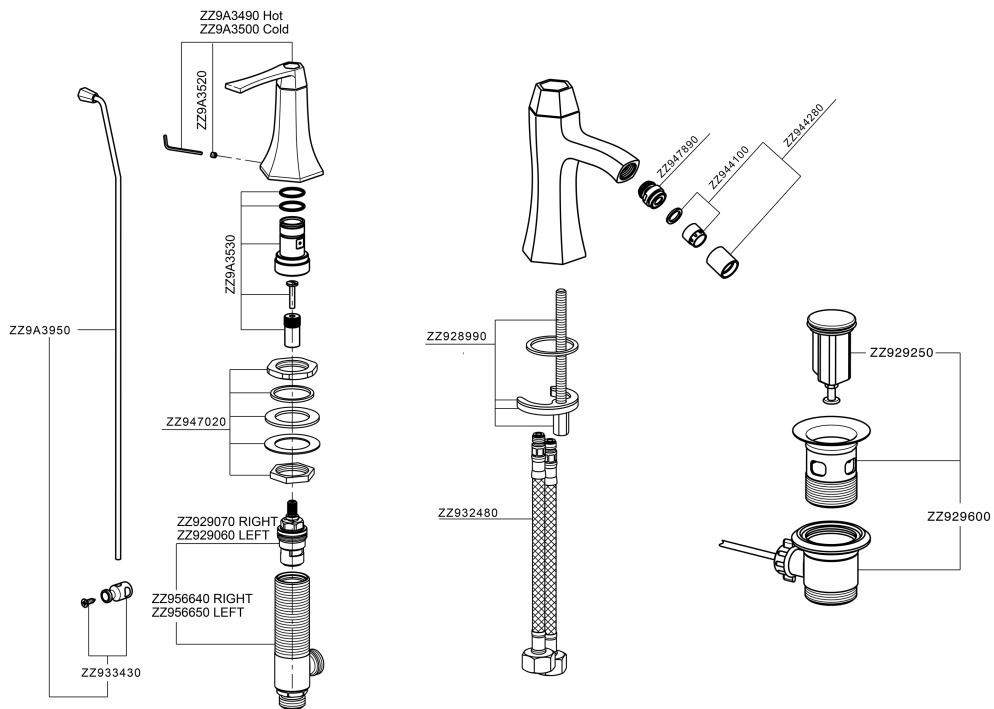

Bidet 3-holes mixer CHERIE_CF001220

MODEL **CF001220**

Bidet 3-holes mixer, with automatic 1"1/4 pop-up waste, 1/2" F flexible hose

AVAILABLE FINISHINGS

- 
6T 6T Chrome/Matt Black
- 
7C 7C Gold/Matt Black
- 
7D 7D Polished Nickel/Matt Black
- 
7E 7E Rose Gold/Matt Black

CHARACTERISTICS

Bidet 3-holes mixer CHERIE_CF001220

CF001220

<https://en.cisal.it/bidet-3-holes-mixer-cherie-cf001220>

2026-04-26