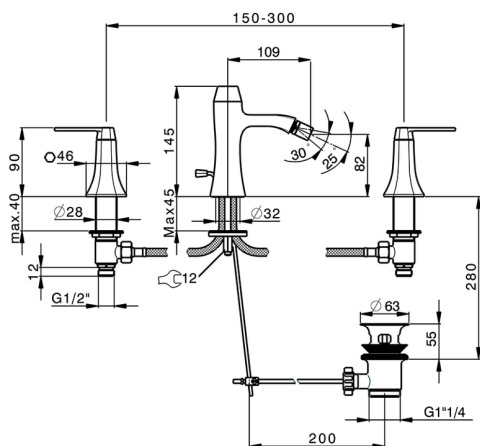

Bidet 3-holes mixer CHERIE_CF001220

MODEL **CF001220**

Bidet 3-holes mixer, with automatic 1"1/4 pop-up waste, 1/2" F flexible hose

AVAILABLE FINISHINGS

- 
6T 6T Chrome/Matt Black
- 
7C 7C Gold/Matt Black
- 
7D 7D Polished Nickel/Matt Black
- 
7E 7E Rose Gold/Matt Black

CHARACTERISTICS

Bidet 3-holes mixer CHERIE_CF001220

CF001220

<https://en.cisal.it/bidet-3-holes-mixer-cherie-cf001220>

2026-06-14