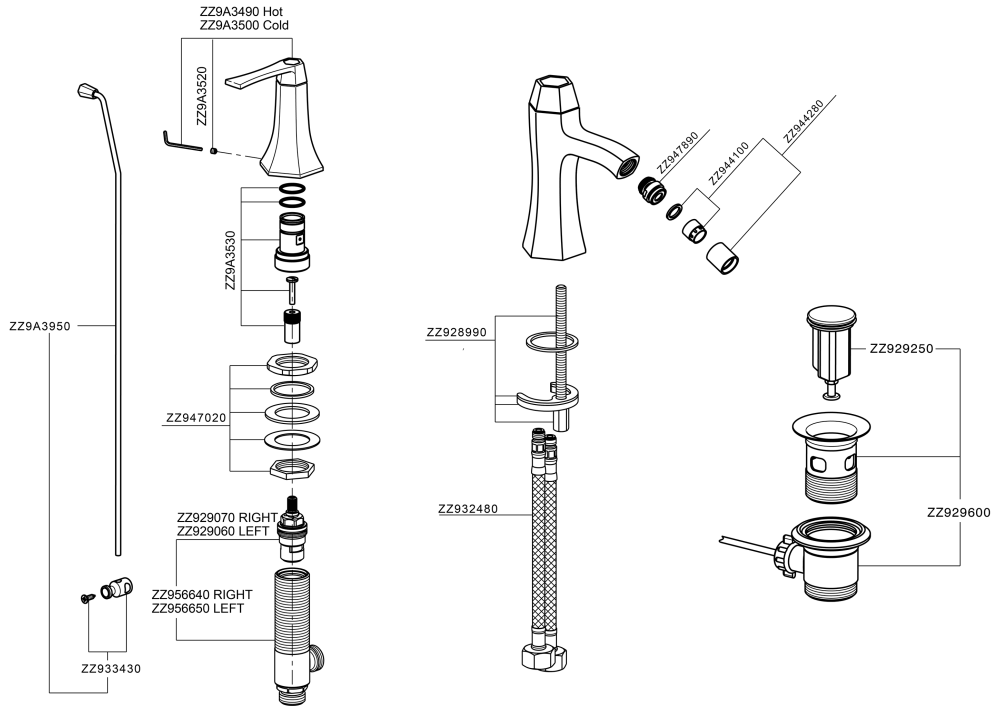

Bidet 3-holes mixer CHERIE_CF001220

CF001220

<https://en.cisal.it/bidet-3-holes-mixer-cherie-cf001220>

2026-04-06