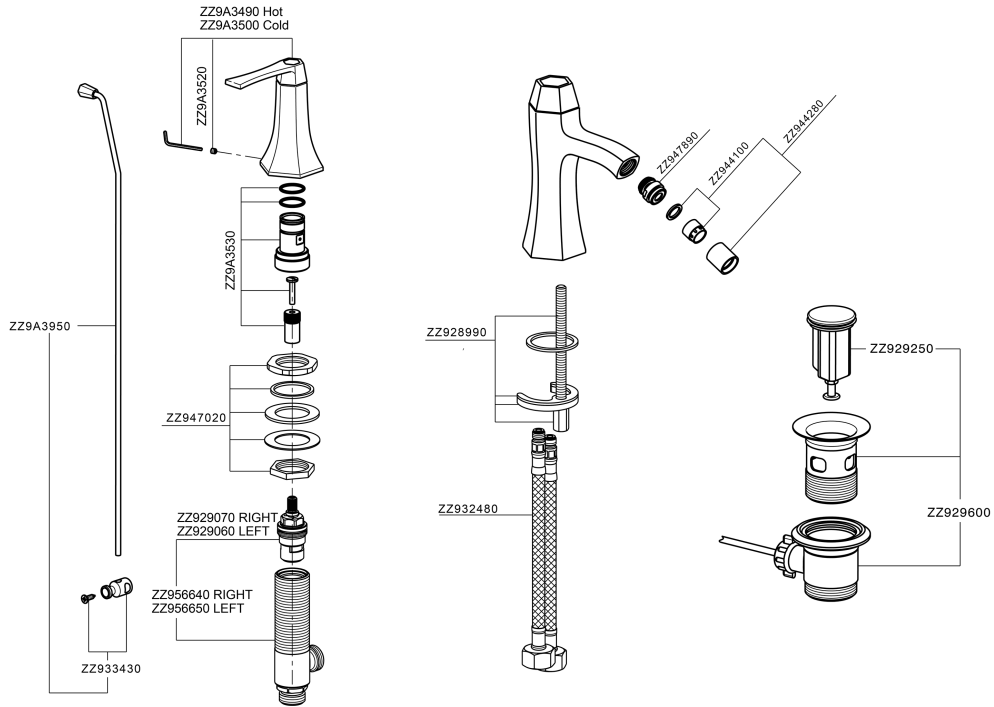

Bidet 3-holes mixer CHERIE_CF001220

MODEL **CF001220**

Bidet 3-holes mixer, with automatic 1"1/4 pop-up waste, 1/2" F flexible hose

AVAILABLE FINISHINGS

- 
6T 6T Chrome/Matt Black
- 
7C 7C Gold/Matt Black
- 
7D 7D Polished Nickel/Matt Black
- 
7E 7E Rose Gold/Matt Black

CHARACTERISTICS

Bidet 3-holes mixer CHERIE_CF001220

CF001220

<https://en.cisal.it/bidet-3-holes-mixer-cherie-cf001220>

2026-04-27