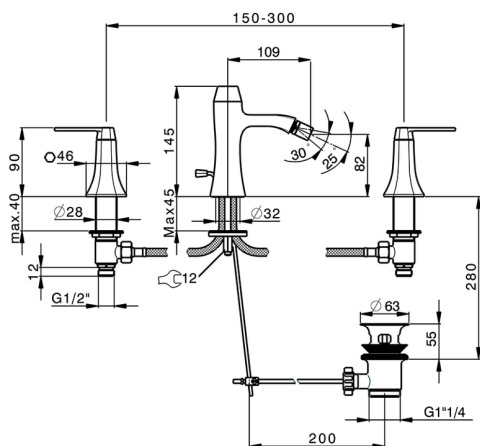

Bidet 3-holes mixer CHERIE_CF001220

MODEL **CF001220**

Bidet 3-holes mixer, with automatic 1"1/4 pop-up waste, 1/2" F flexible hose

AVAILABLE FINISHINGS

- 
6T 6T Chrome/Matt Black
- 
7C 7C Gold/Matt Black
- 
7D 7D Polished Nickel/Matt Black
- 
7E 7E Rose Gold/Matt Black

CHARACTERISTICS

Bidet 3-holes mixer CHERIE_CF001220

CF001220

<https://en.cisal.it/bidet-3-holes-mixer-cherie-cf001220>

2026-04-27