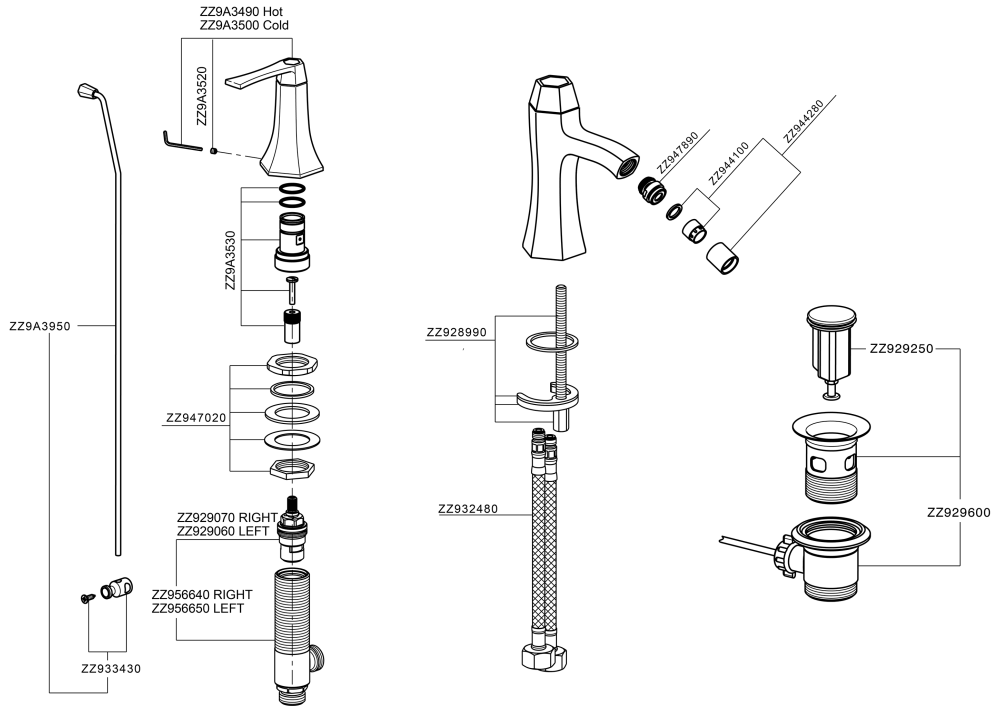

Bidet 3-holes mixer CHERIE_CF001220

CF001220

<https://en.cisal.it/bidet-3-holes-mixer-cherie-cf001220>

2026-04-27