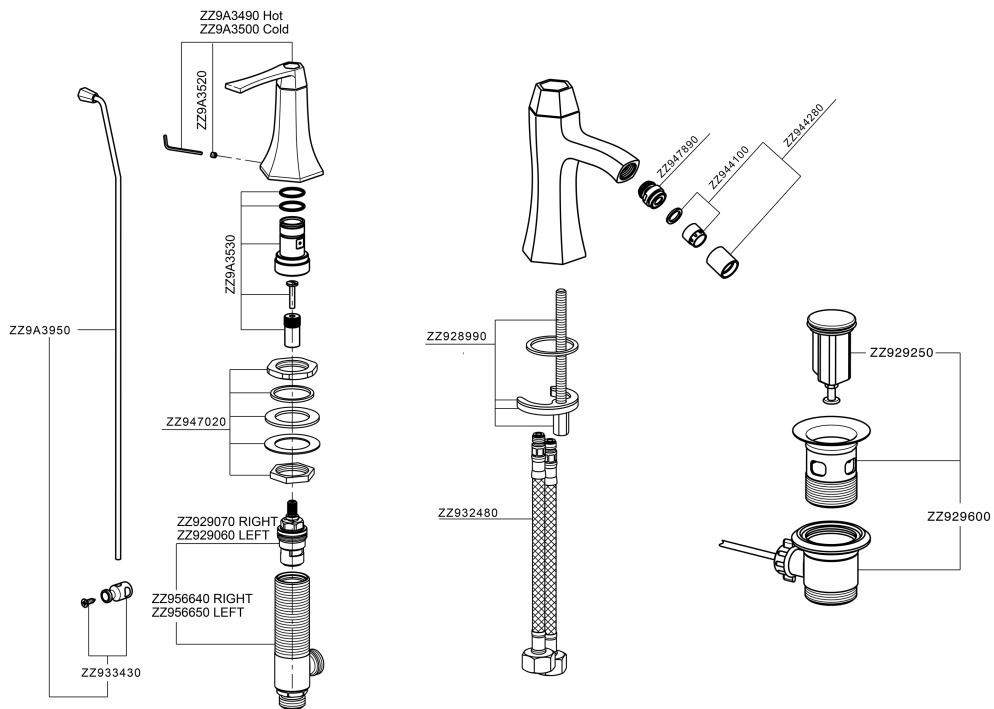

Bidet 3-holes mixer CHERIE_CF001220

MODEL **CF001220**

Bidet 3-holes mixer, with automatic 1"1/4 pop-up waste, 1/2" F flexible hose

AVAILABLE FINISHINGS

- 
6T 6T Chrome/Matt Black
- 
7C 7C Gold/Matt Black
- 
7D 7D Polished Nickel/Matt Black
- 
7E 7E Rose Gold/Matt Black

CHARACTERISTICS

Bidet 3-holes mixer CHERIE_CF001220

CF001220

<https://en.cisal.it/bidet-3-holes-mixer-cherie-cf001220>

2026-05-17