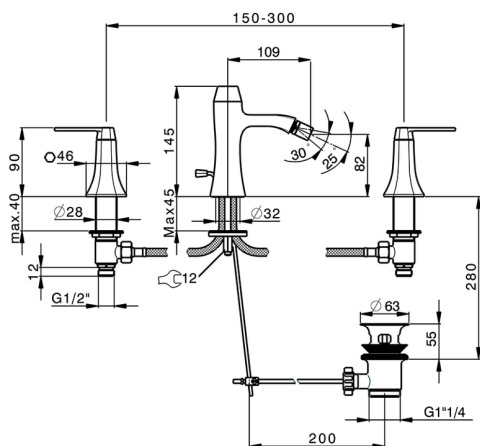

Bidet 3-holes mixer CHERIE_CF001220

MODEL **CF001220**

Bidet 3-holes mixer, with automatic 1"1/4 pop-up waste, 1/2" F flexible hose

AVAILABLE FINISHINGS

- 
6T 6T Chrome/Matt Black
- 
7C 7C Gold/Matt Black
- 
7D 7D Polished Nickel/Matt Black
- 
7E 7E Rose Gold/Matt Black

CHARACTERISTICS

Bidet 3-holes mixer CHERIE_CF001220

CF001220

<https://en.cisal.it/bidet-3-holes-mixer-cherie-cf001220>

2026-05-17