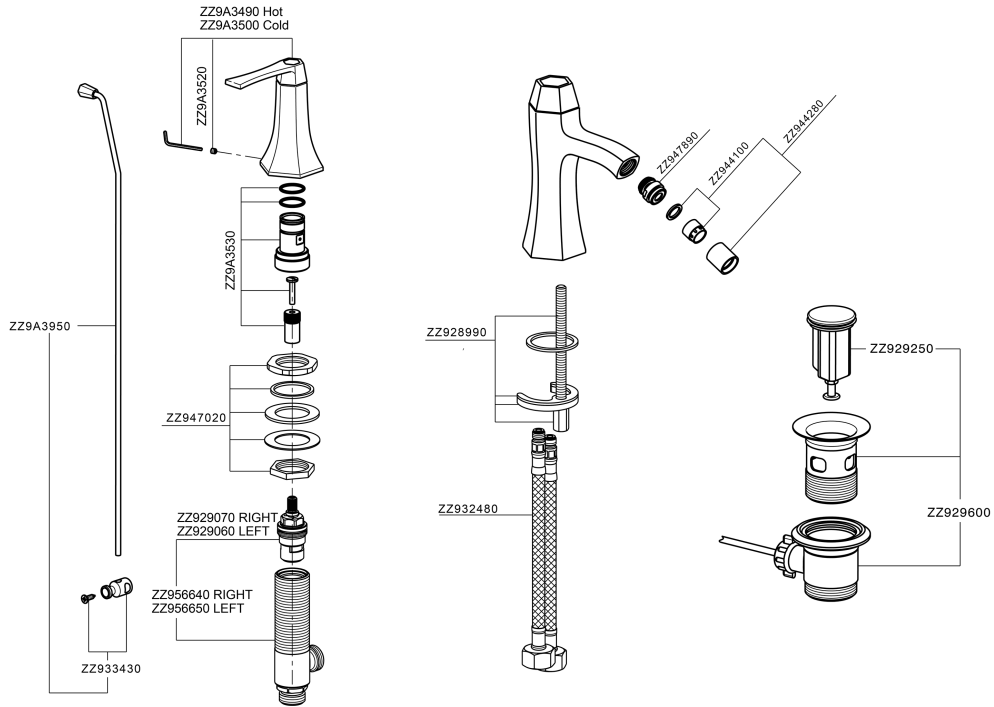

Bidet 3-holes mixer CHERIE_CF001220

MODEL **CF001220**

Bidet 3-holes mixer, with automatic 1"1/4 pop-up waste, 1/2" F flexible hose

AVAILABLE FINISHINGS

- 
6T 6T Chrome/Matt Black
- 
7C 7C Gold/Matt Black
- 
7D 7D Polished Nickel/Matt Black
- 
7E 7E Rose Gold/Matt Black

CHARACTERISTICS

Bidet 3-holes mixer CHERIE_CF001220

CF001220

<https://en.cisal.it/bidet-3-holes-mixer-cherie-cf001220>

2026-05-17