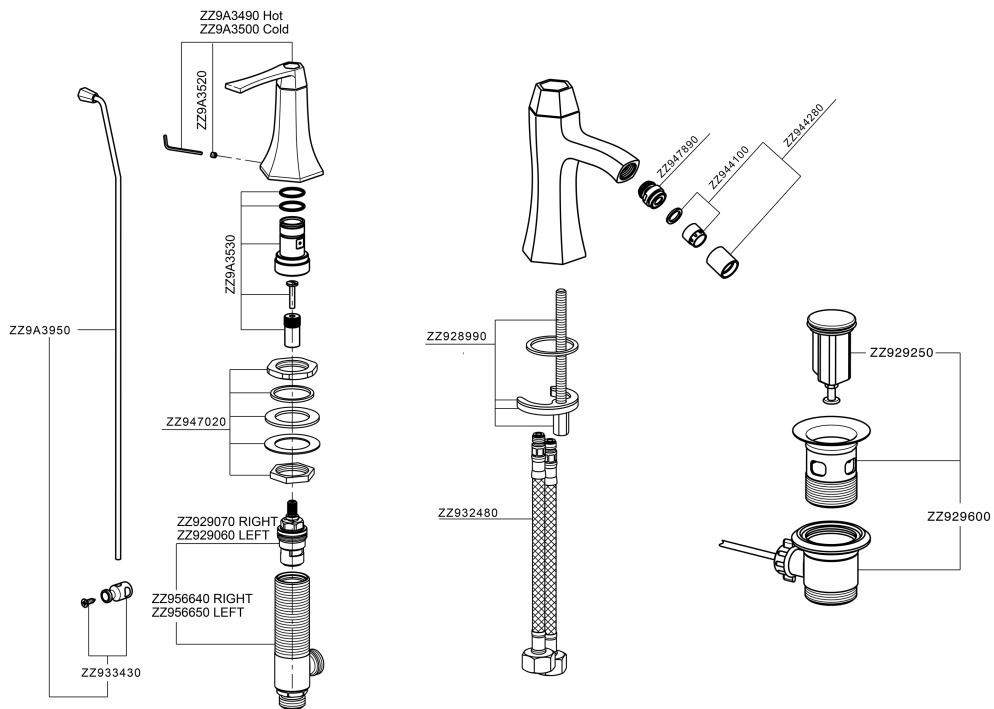

Bidet 3-holes mixer CHERIE_CF001220

MODEL **CF001220**

Bidet 3-holes mixer, with automatic 1"1/4 pop-up waste, 1/2" F flexible hose

AVAILABLE FINISHINGS

- 
6T 6T Chrome/Matt Black
- 
7C 7C Gold/Matt Black
- 
7D 7D Polished Nickel/Matt Black
- 
7E 7E Rose Gold/Matt Black

CHARACTERISTICS

Bidet 3-holes mixer CHERIE_CF001220

CF001220

<https://en.cisal.it/bidet-3-holes-mixer-cherie-cf001220>

2026-04-06