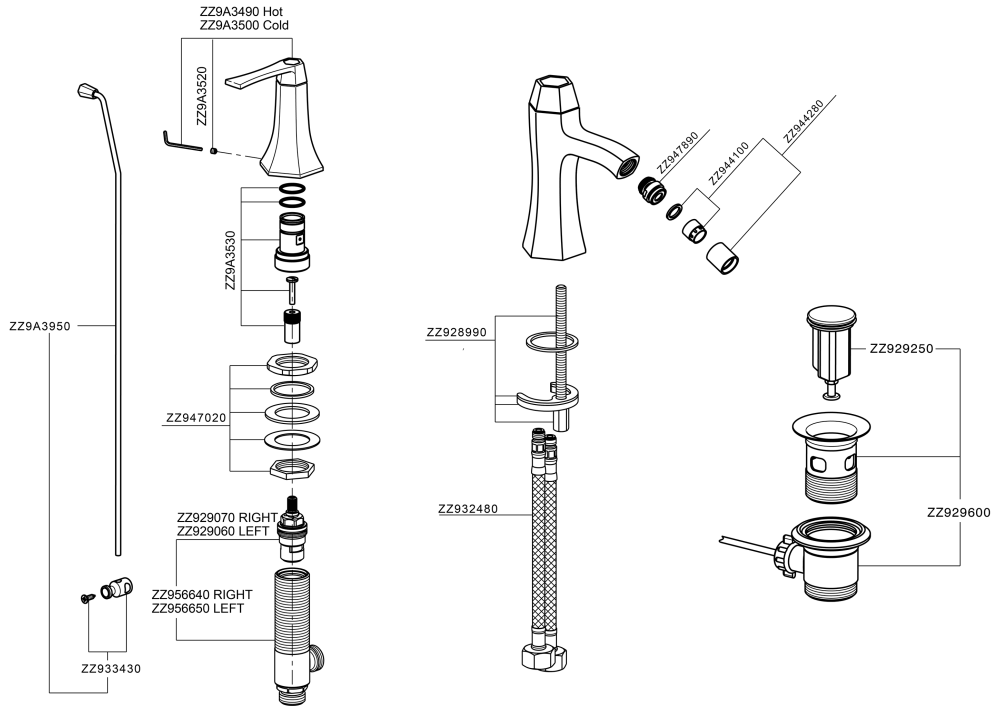

Bidet 3-holes mixer CHERIE_CF001220

CF001220

<https://en.cisal.it/bidet-3-holes-mixer-cherie-cf001220>

2026-04-26