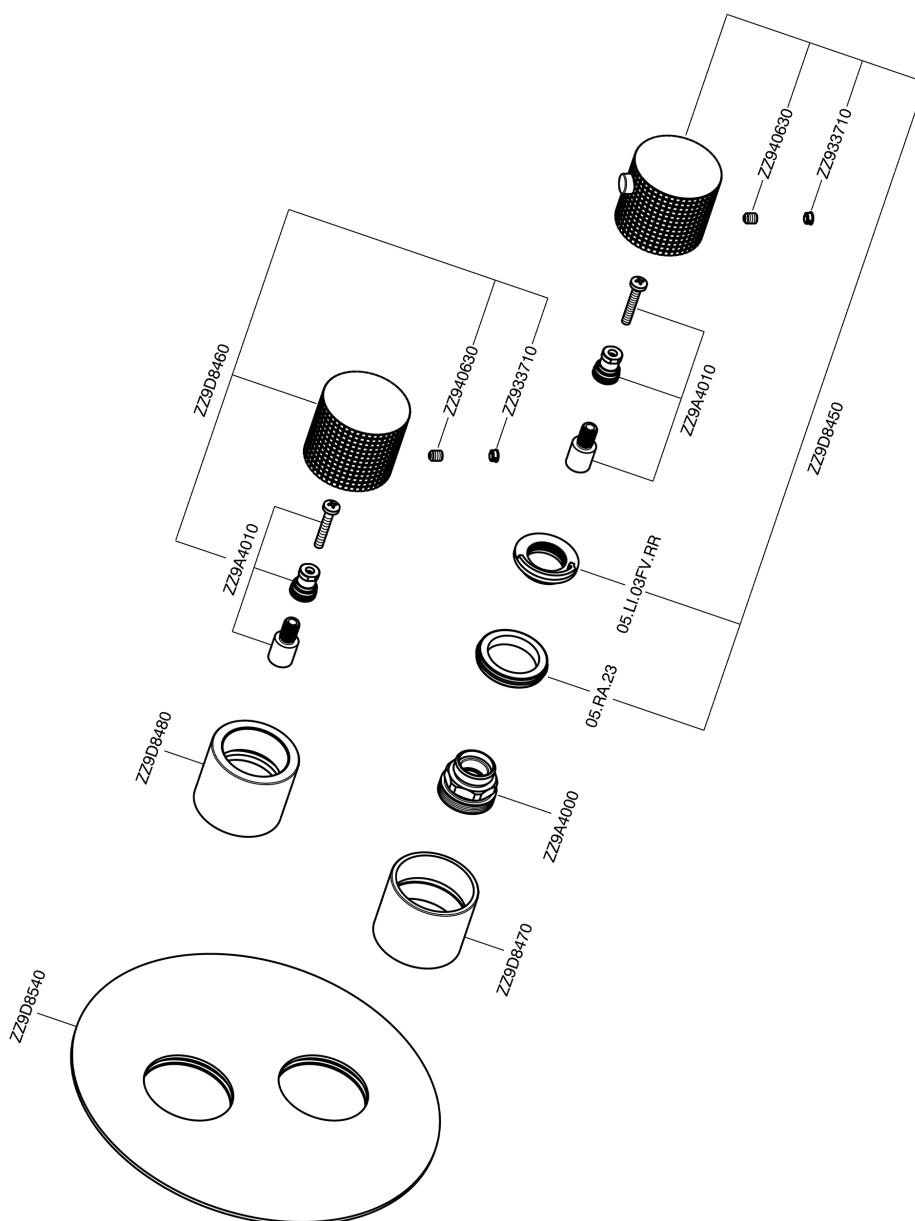

Exposed part for con.thermo.shower valve, 2-outlet NUANCE X32_X1018100

X1018100

<https://en.cisal.it/exposed-part-for-con-thermo-shower-valve-2-outlet-nuance-x32-x1018100>

Concealed thermostatic shower valve, 2-outlets CONCEALED_ZA018101

ZA018101

<https://en.cisal.it/concealed-thermostatic-shower-valve-2-outlets-concealed-za018101>

2026-06-08