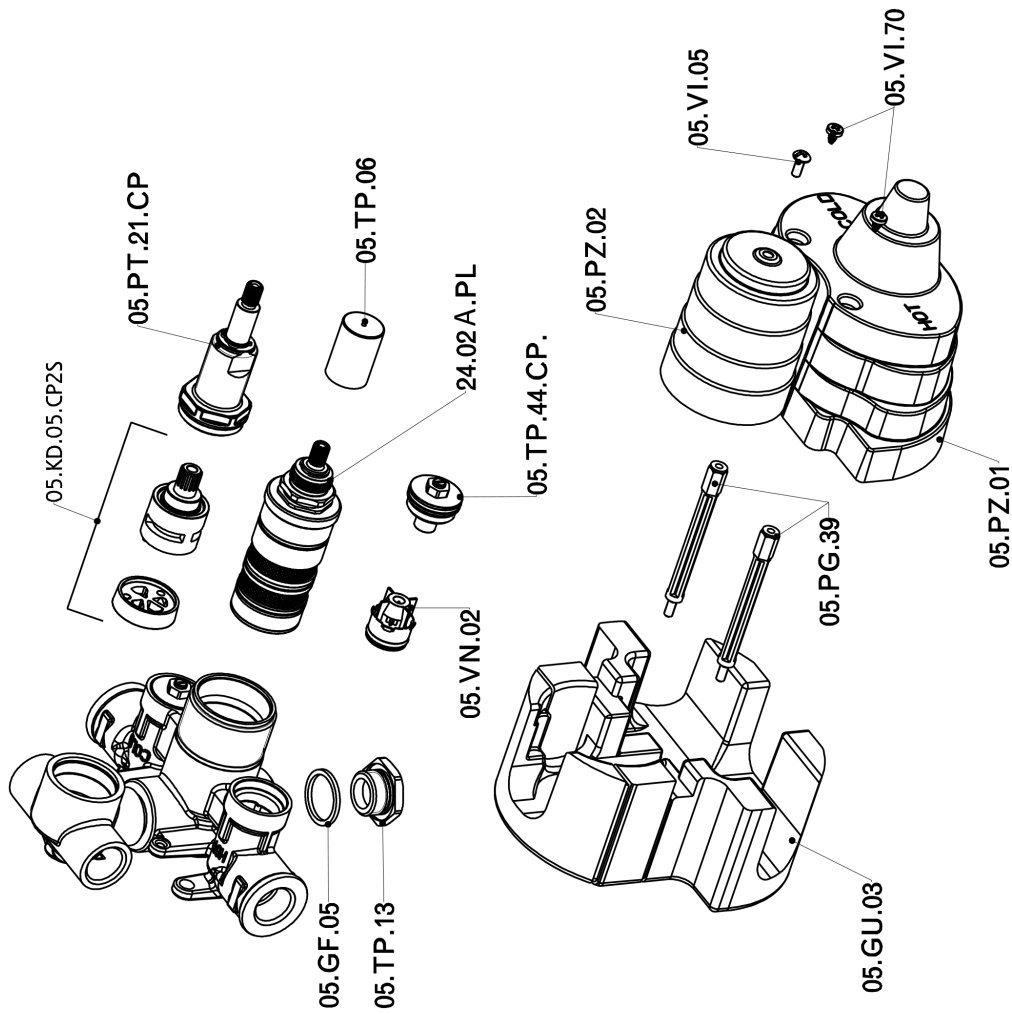

Exposed part for con.thermo.shower valve, 2-outlet NUANCE X32_X1018100

X1018100

<https://en.cisal.it/exposed-part-for-con-thermo-shower-valve-2-outlet-nuance-x32-x1018100>

Concealed thermostatic shower valve, 2-outlets CONCEALED_ZA018101

ZA018101

<https://en.cisal.it/concealed-thermostatic-shower-valve-2-outlets-concealed-za018101>

2026-05-17