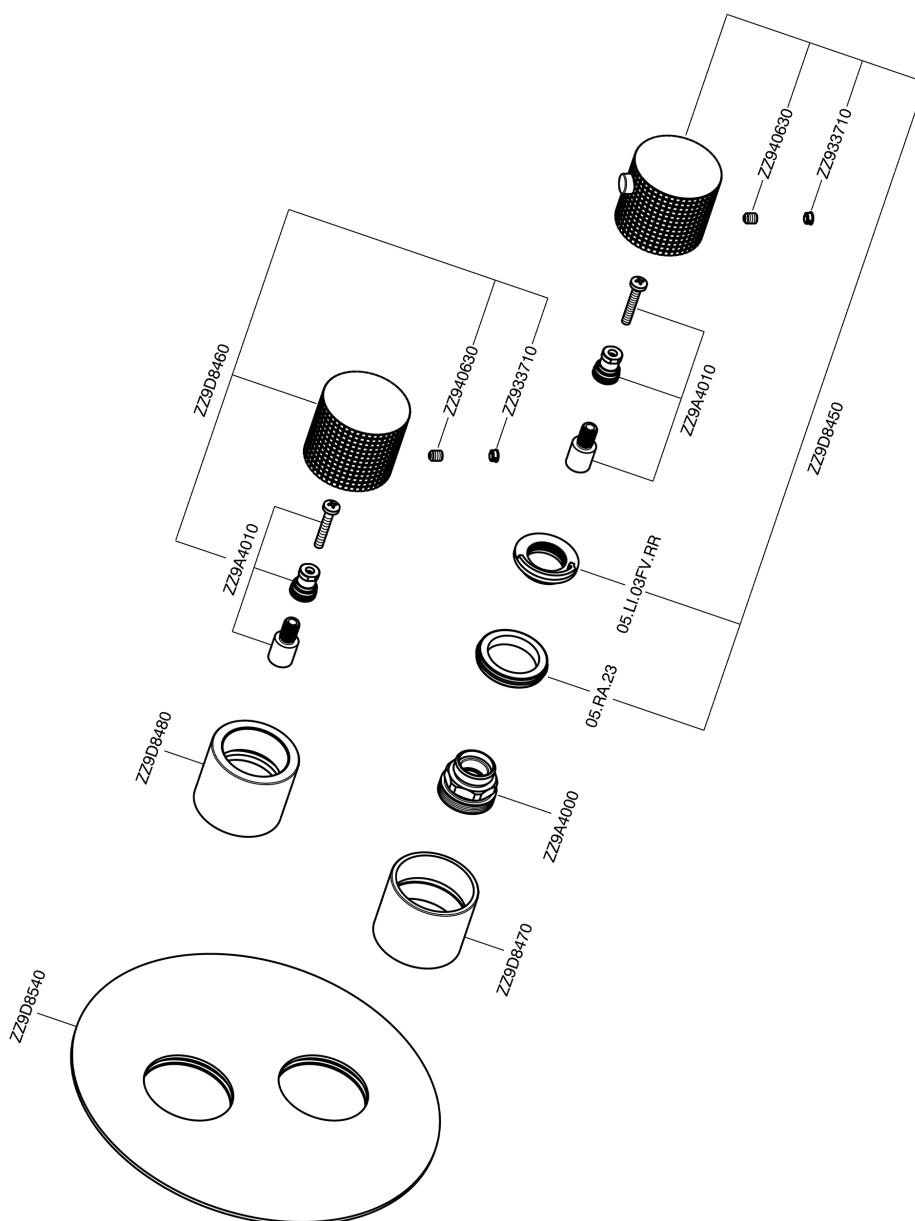

Exposed part for con.thermo.shower valve, 2-outlet NUANCE X32_X1018100

X1018100

<https://en.cisal.it/exposed-part-for-con-thermo-shower-valve-2-outlet-nuance-x32-x1018100>

Concealed thermostatic shower valve, 2-outlets CONCEALED_ZA018101

ZA018101

<https://en.cisal.it/concealed-thermostatic-shower-valve-2-outlets-concealed-za018101>

2026-05-17