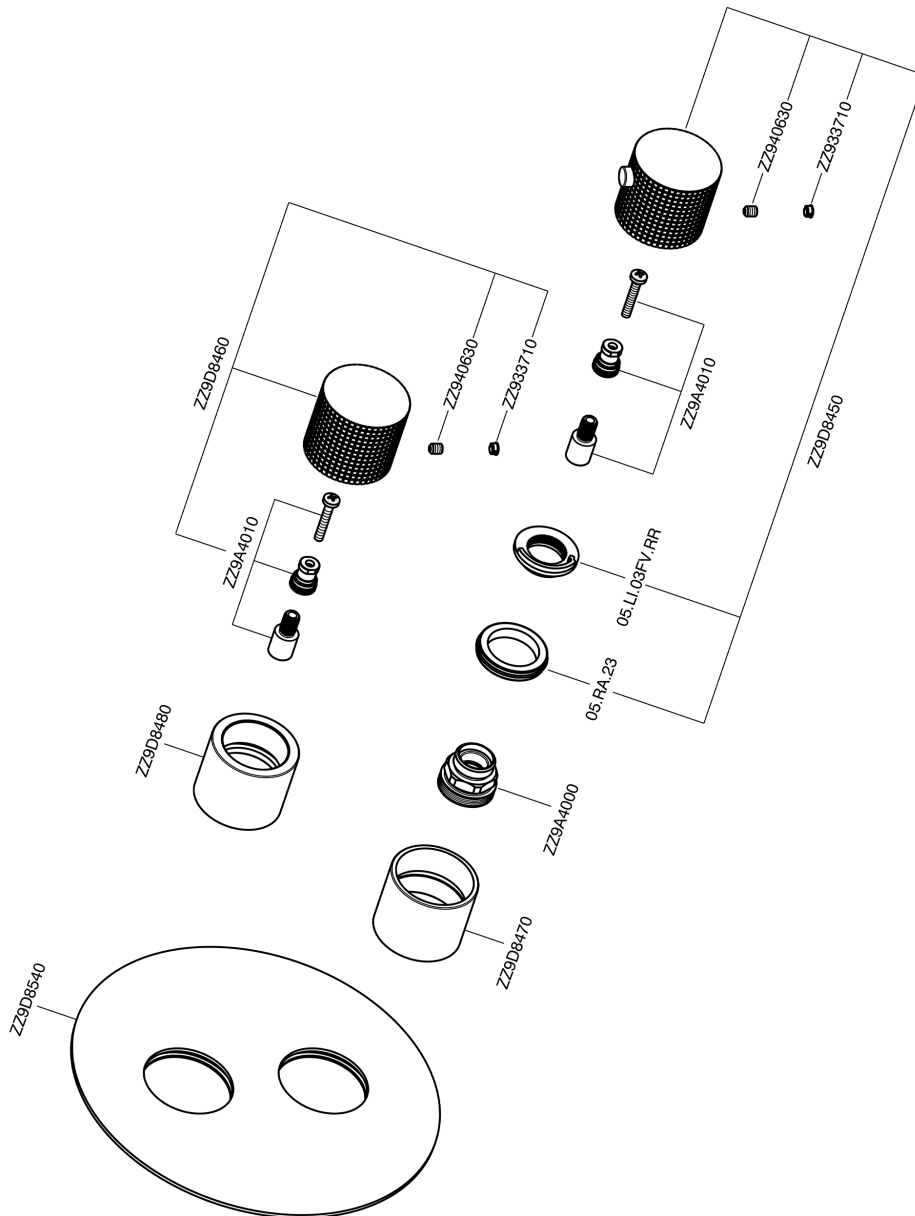

Exposed part for con.thermo.shower valve, 2-outlet NUANCE X32_X1018100

X1018100

<https://en.cisal.it/exposed-part-for-con-thermo-shower-valve-2-outlet-nuance-x32-x1018100>

Concealed thermostatic shower valve, 2-outlets CONCEALED_ZA018101

ZA018101

<https://en.cisal.it/concealed-thermostatic-shower-valve-2-outlets-concealed-za018101>

2026-04-24