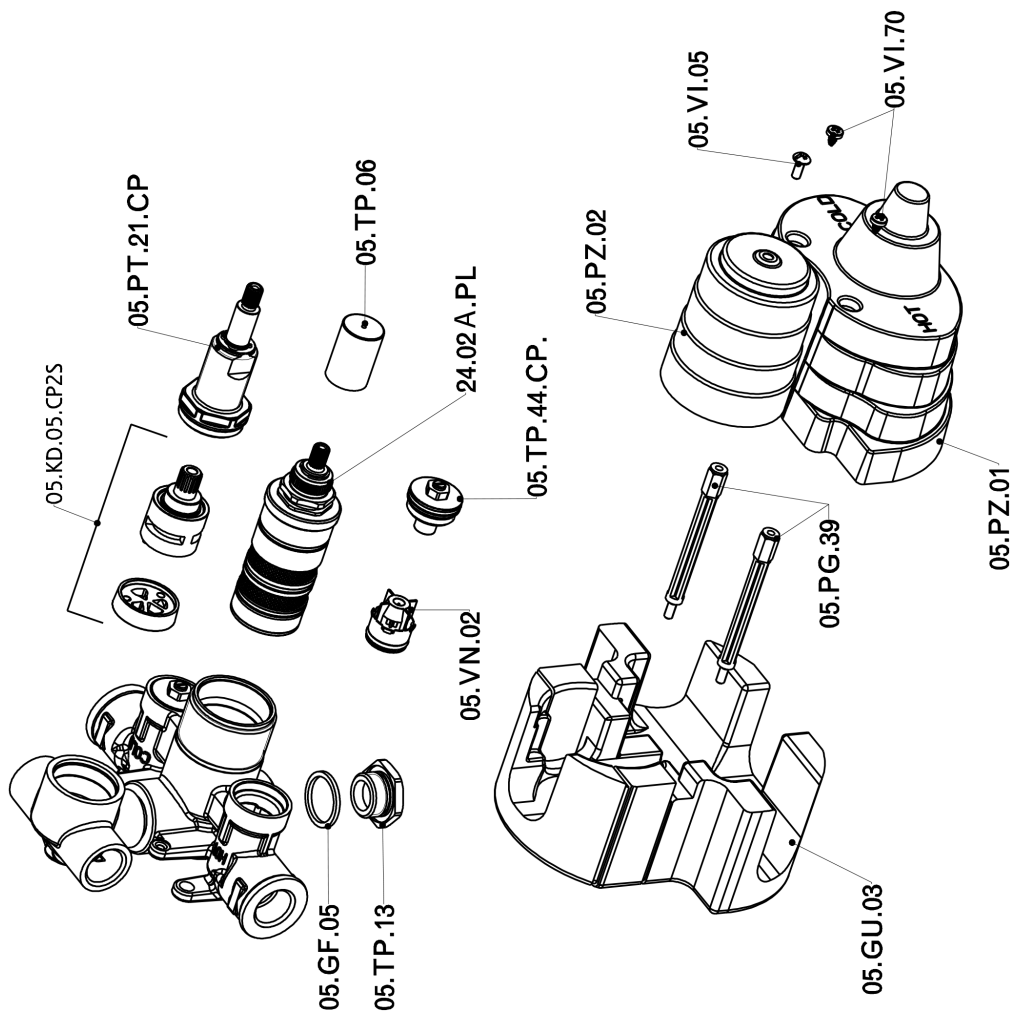

Exposed part for con.thermo.shower valve, 2-outlet NUANCE X32_X1018100

X1018100

<https://en.cisal.it/exposed-part-for-con-thermo-shower-valve-2-outlet-nuance-x32-x1018100>

Concealed thermostatic shower valve, 2-outlets CONCEALED_ZA018101

ZA018101

<https://en.cisal.it/concealed-thermostatic-shower-valve-2-outlets-concealed-za018101>

2026-04-24