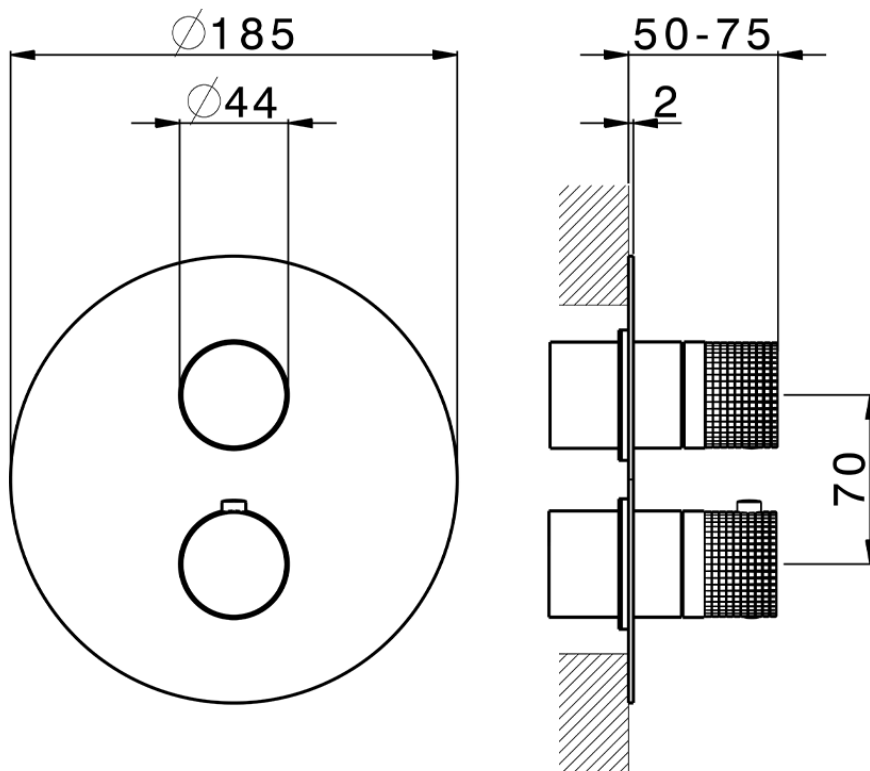

## Exposed part for con.thermo.shower valve, 2-outlet NUANCE X32\_X1018100

X1018100

<https://en.cisal.it/exposed-part-for-con-thermo-shower-valve-2-outlet-nuance-x32-x1018100>

## Piastra/Plate/Plaque/Platte/Placa

2-3mm: XX 25-40 YY 76-91

10 mm: XX 16-31 YY 65-80

ZA018101

<https://en.cisal.it/concealed-thermostatic-shower-valve-2-outlets-concealed-za018101>

2026-06-08