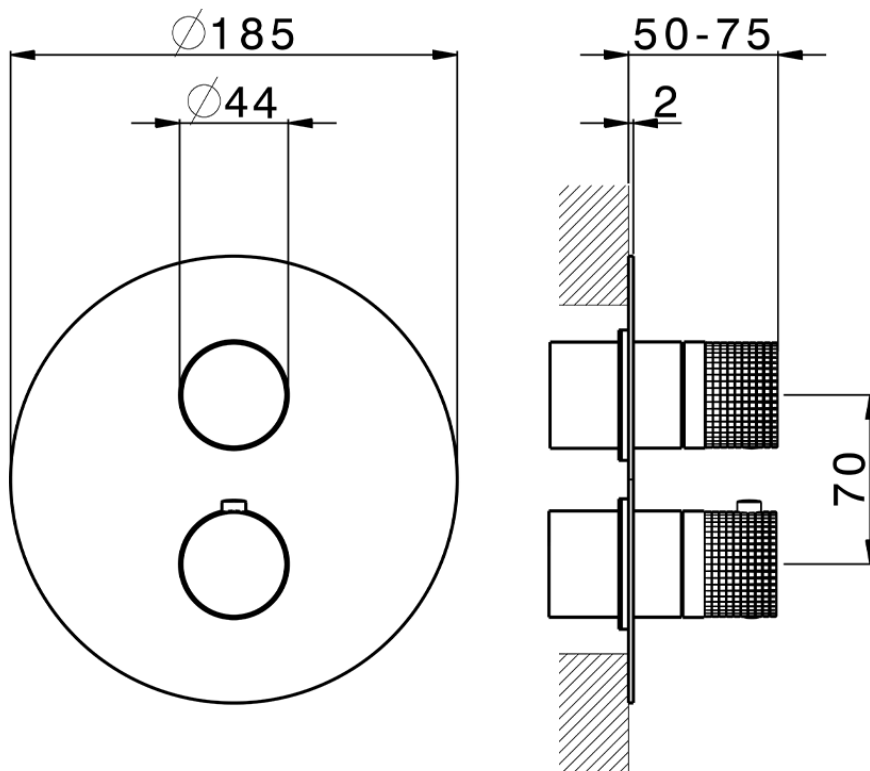

## Exposed part for con.thermo.shower valve, 2-outlet NUANCE X32\_X1018100

X1018100

<https://en.cisal.it/exposed-part-for-con-thermo-shower-valve-2-outlet-nuance-x32-x1018100>

## Piastra/Plate/Plaque/Platte/Placa

2-3mm: XX 25-40 YY 76-91

10 mm: XX 16-31 YY 65-80

ZA018101

<https://en.cisal.it/concealed-thermostatic-shower-valve-2-outlets-concealed-za018101>

2026-04-24