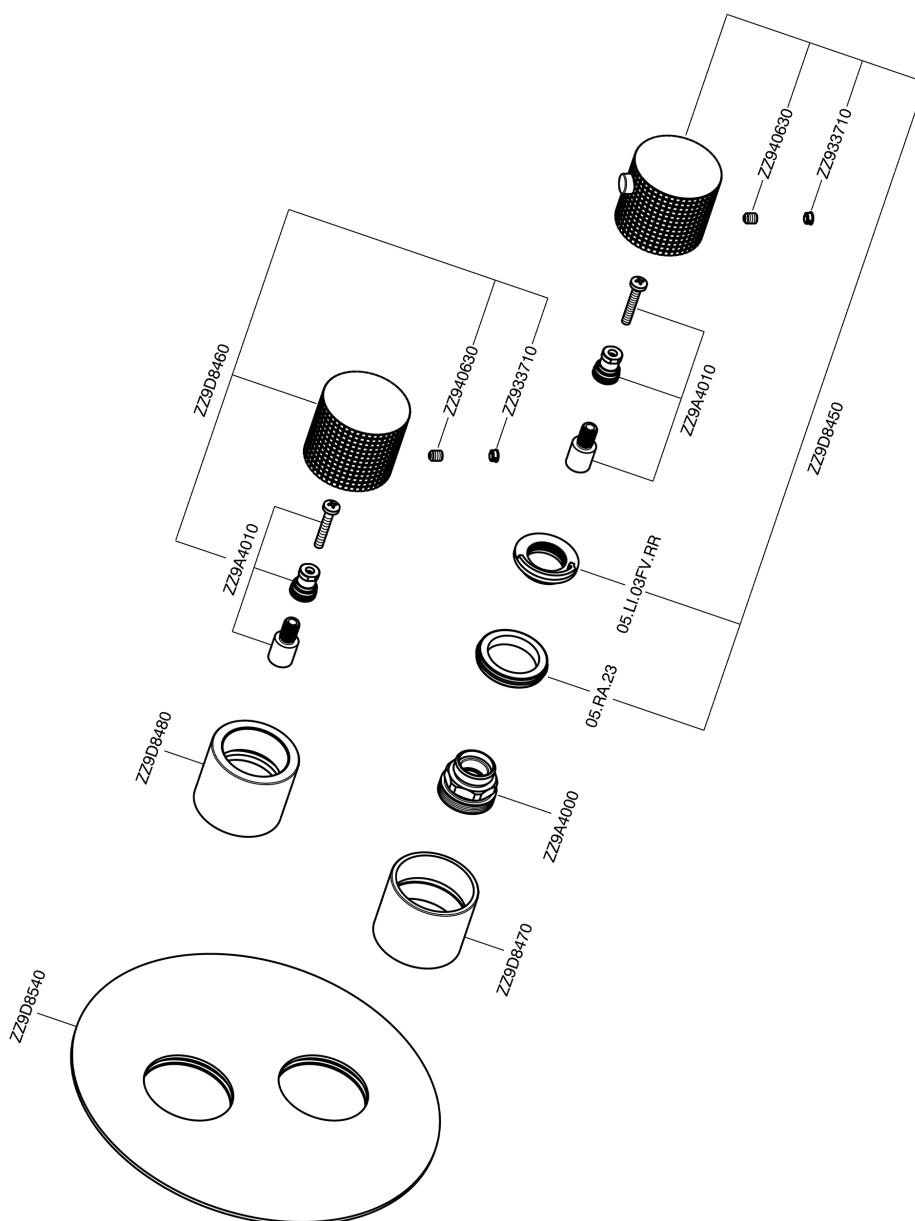

## Exposed part for con.thermo.shower valve, 2-outlet NUANCE X32\_X1018100

X1018100

<https://en.cisal.it/exposed-part-for-con-thermo-shower-valve-2-outlet-nuance-x32-x1018100>

## Concealed thermostatic shower valve, 2-outlets CONCEALED\_ZA018101

ZA018101

<https://en.cisal.it/concealed-thermostatic-shower-valve-2-outlets-concealed-za018101>

2026-06-13