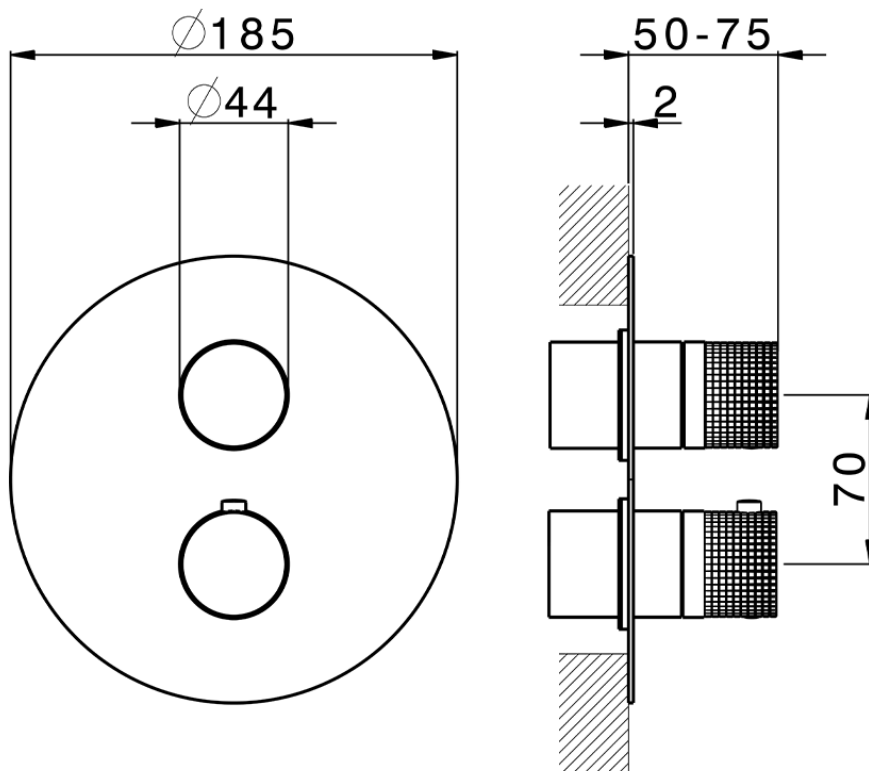

## Exposed part for con.thermo.shower valve, 2-outlet NUANCE X32\_X1018100

X1018100

<https://en.cisal.it/exposed-part-for-con-thermo-shower-valve-2-outlet-nuance-x32-x1018100>

## Piastra/Plate/Plaque/Platte/Placa

2-3mm: XX 25-40 YY 76-91

10 mm: XX 16-31 YY 65-80

ZA018101

<https://en.cisal.it/concealed-thermostatic-shower-valve-2-outlets-concealed-za018101>

2026-06-13