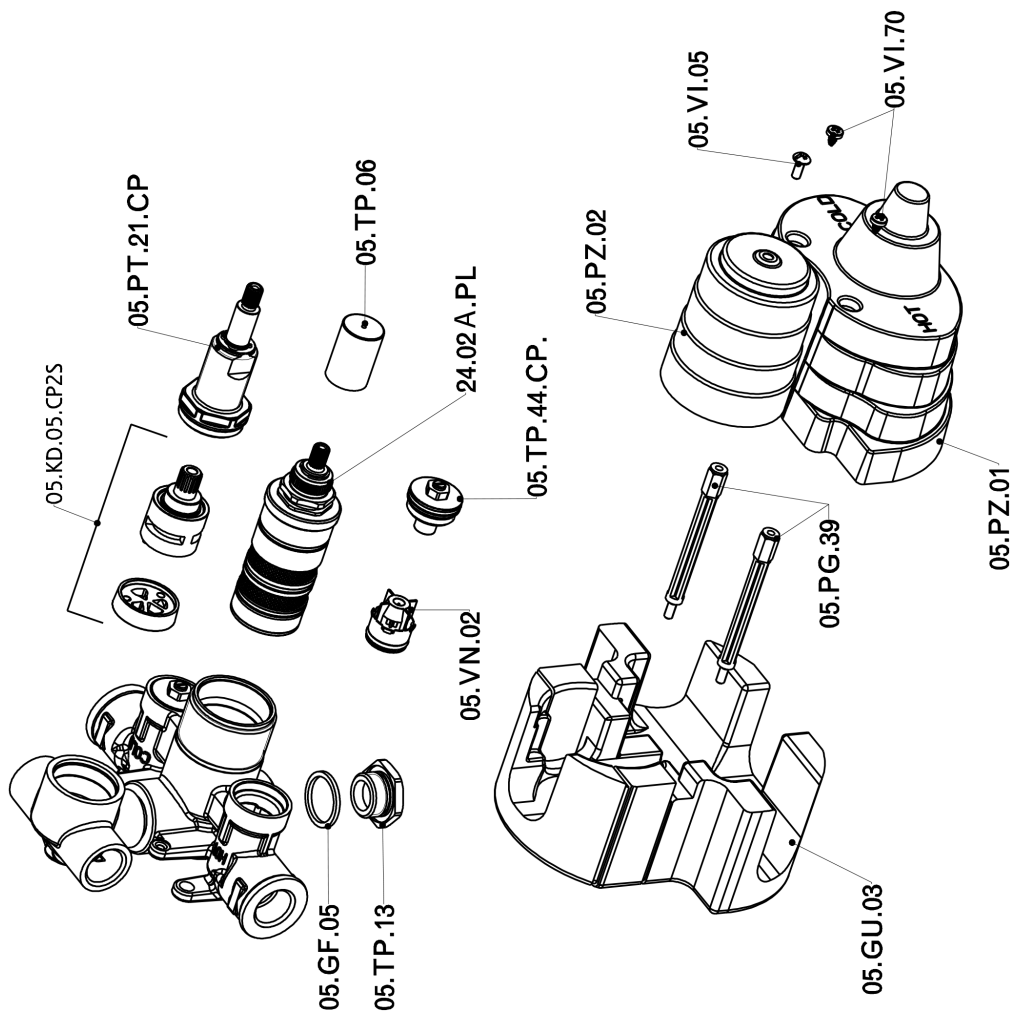

Exposed part for con.thermo.shower valve, 2-outlet NUANCE X32_X1018100

X1018100

<https://en.cisal.it/exposed-part-for-con-thermo-shower-valve-2-outlet-nuance-x32-x1018100>

Concealed thermostatic shower valve, 2-outlets CONCEALED_ZA018101

ZA018101

<https://en.cisal.it/concealed-thermostatic-shower-valve-2-outlets-concealed-za018101>

2026-04-25