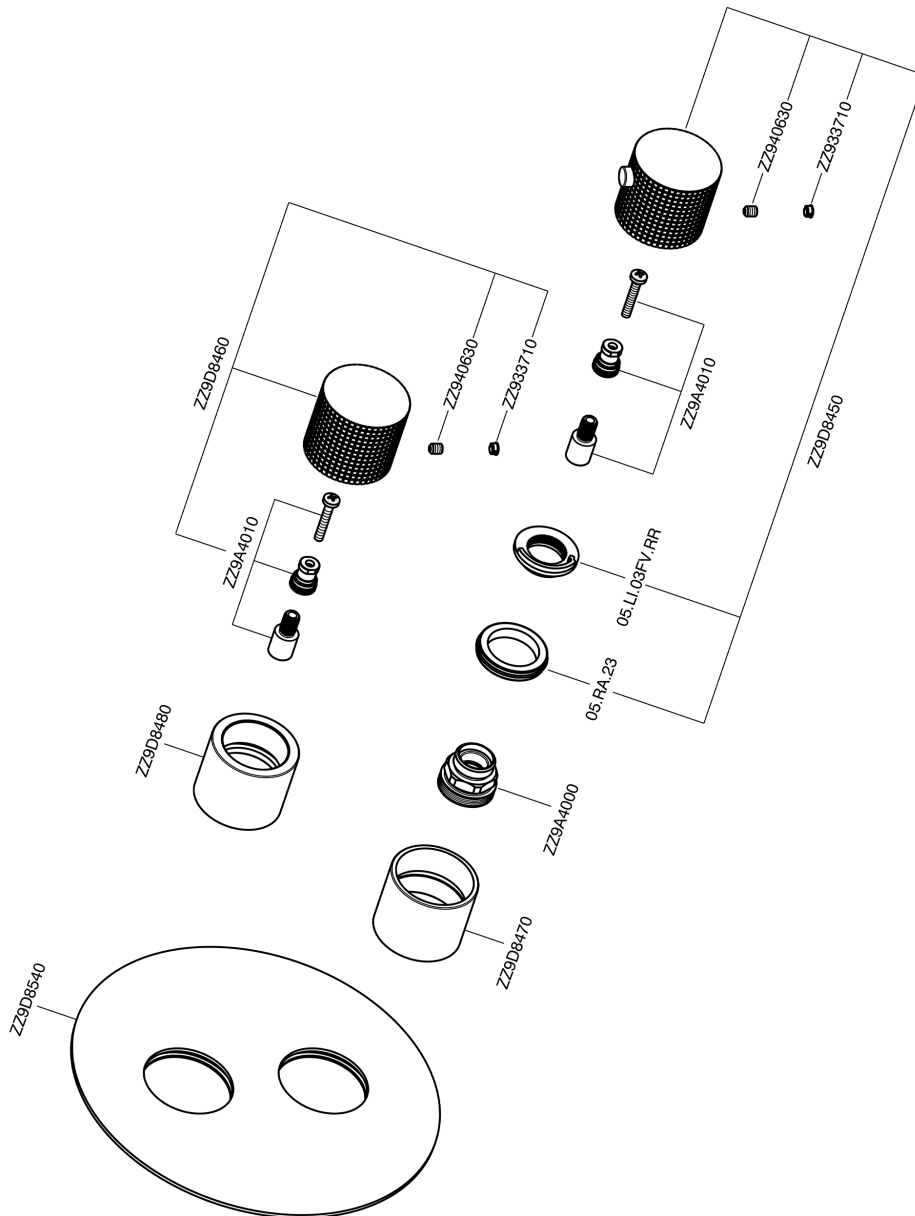

Exposed part for con.thermo.shower valve, 2-outlet NUANCE X32_X1018100

X1018100

<https://en.cisal.it/exposed-part-for-con-thermo-shower-valve-2-outlet-nuance-x32-x1018100>

Concealed thermostatic shower valve, 2-outlets CONCEALED_ZA018101

ZA018101

<https://en.cisal.it/concealed-thermostatic-shower-valve-2-outlets-concealed-za018101>

2026-04-25