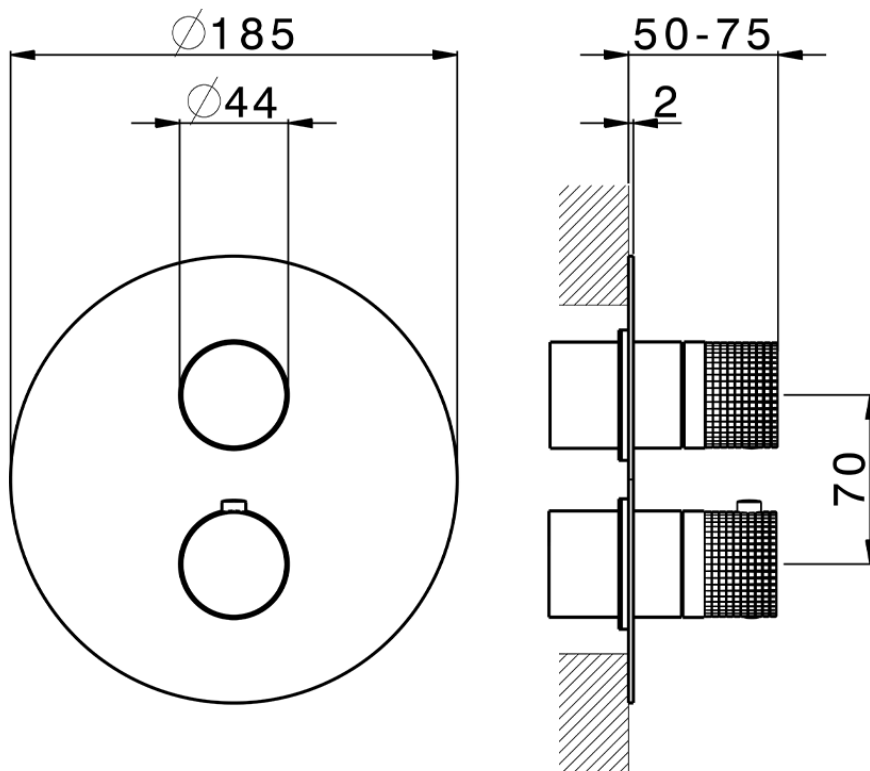

Exposed part for con.thermo.shower valve, 2-outlet NUANCE X32_X1018100

X1018100

<https://en.cisal.it/exposed-part-for-con-thermo-shower-valve-2-outlet-nuance-x32-x1018100>

Piastra/Plate/Plaque/Platte/Placa

2-3mm: XX 25-40 YY 76-91

10 mm: XX 16-31 YY 65-80

ZA018101

<https://en.cisal.it/concealed-thermostatic-shower-valve-2-outlets-concealed-za018101>

2026-05-17