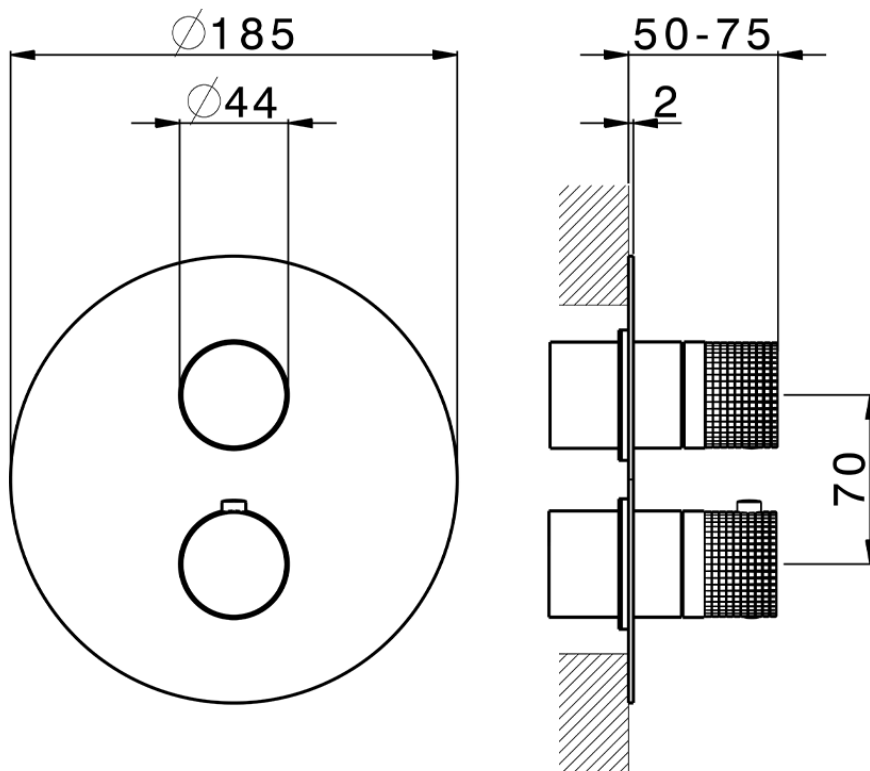

## Exposed part for con.thermo.shower valve, 2-outlet NUANCE X32\_X1018100

X1018100

<https://en.cisal.it/exposed-part-for-con-thermo-shower-valve-2-outlet-nuance-x32-x1018100>

## Piastra/Plate/Plaque/Platte/Placa

2-3mm: XX 25-40 YY 76-91

10 mm: XX 16-31 YY 65-80

ZA018101

<https://en.cisal.it/concealed-thermostatic-shower-valve-2-outlets-concealed-za018101>

2026-04-25