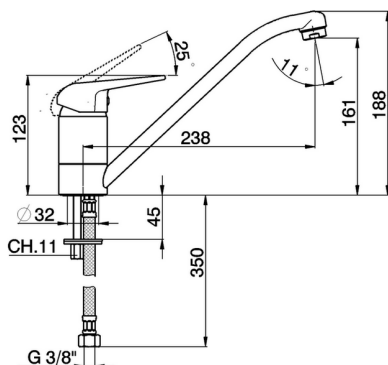

## Single lever sink mixer KITCHEN\_PO000580

MODEL **PO000580**

Single lever sink mixer, swivel spout, G.3/8" stainless steel flexible hoses

AVAILABLE FINISHINGS

**21** 21 Chrome

CHARACTERISTICS

Cartridge Spare Parts **ZZ95629000**

**40 mm Cartridge**

### EcoStop

EcoStop feature limits water flow to approximately 50% of maximum output with one point of resistance on setting. Push slightly past the middle stop only when full water output is required. This will save water up to 50%.