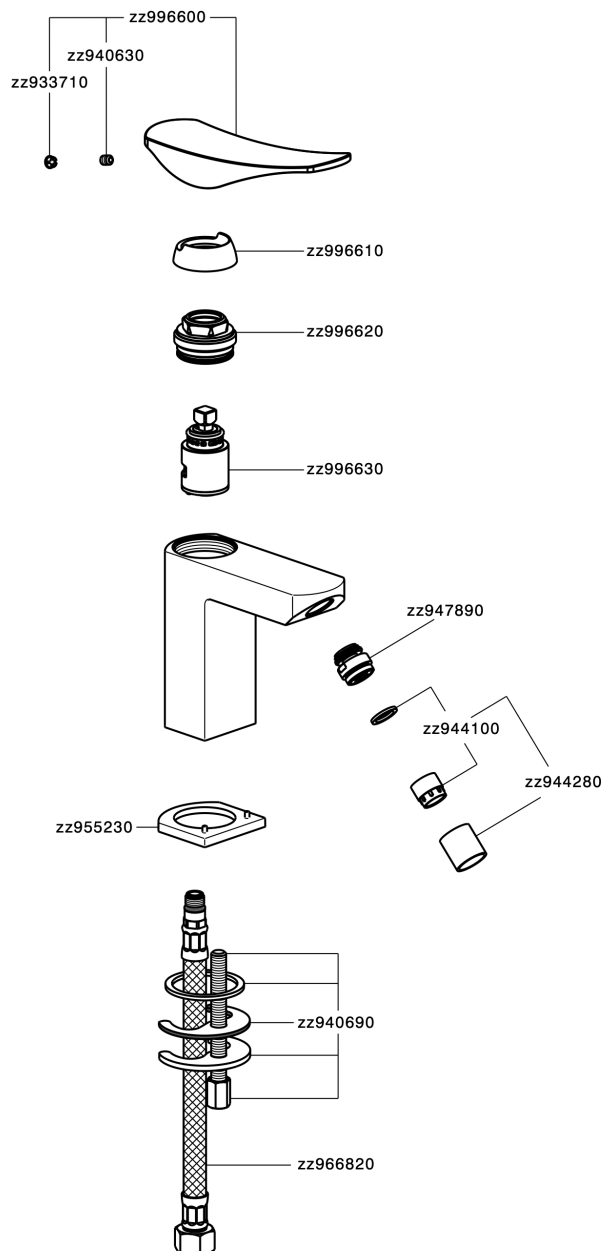

Single lever bidet mixer ROADSTER ACCENT_RA000560

MODEL **RA000560**

Single lever bidet mixer, without pop up waste, G.3/8"
Stainless Steel Flexible

AVAILABLE FINISHINGS

-  **21** 21 Chrome
-  **2B** 2B Polished Nickel
-  **2F** 2F Brushed Nickel
-  **2Q** 2Q Black Titanium
-  **40** 40 Matt Black
-  **4Q** 4Q Matt White

CHARACTERISTICS

Cartridge Spare Parts **ZZ99663000**

25 mm Cartridge

Single lever bidet mixer ROADSTER ACCENT_RA000560

RA000560

<https://en.cisal.it/single-lever-bidet-mixer-roadster-accent-ra000560>

2025-04-24