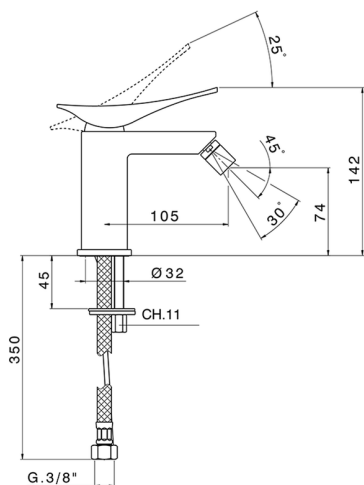

Single lever bidet mixer ROADSTER ACCENT_RA000560

MODEL **RA000560**

Single lever bidet mixer, without pop up waste, G.3/8"
Stainless Steel Flexible

AVAILABLE FINISHINGS

-  **21** 21 Chrome
-  **2B** 2B Polished Nickel
-  **2F** 2F Brushed Nickel
-  **2Q** 2Q Black Titanium
-  **40** 40 Matt Black
-  **4Q** 4Q Matt White

CHARACTERISTICS

Cartridge Spare Parts **ZZ99663000**

25 mm Cartridge

Single lever bidet mixer ROADSTER ACCENT_RA000560

RA000560

<https://en.cisal.it/single-lever-bidet-mixer-roadster-accent-ra000560>

2025-04-24