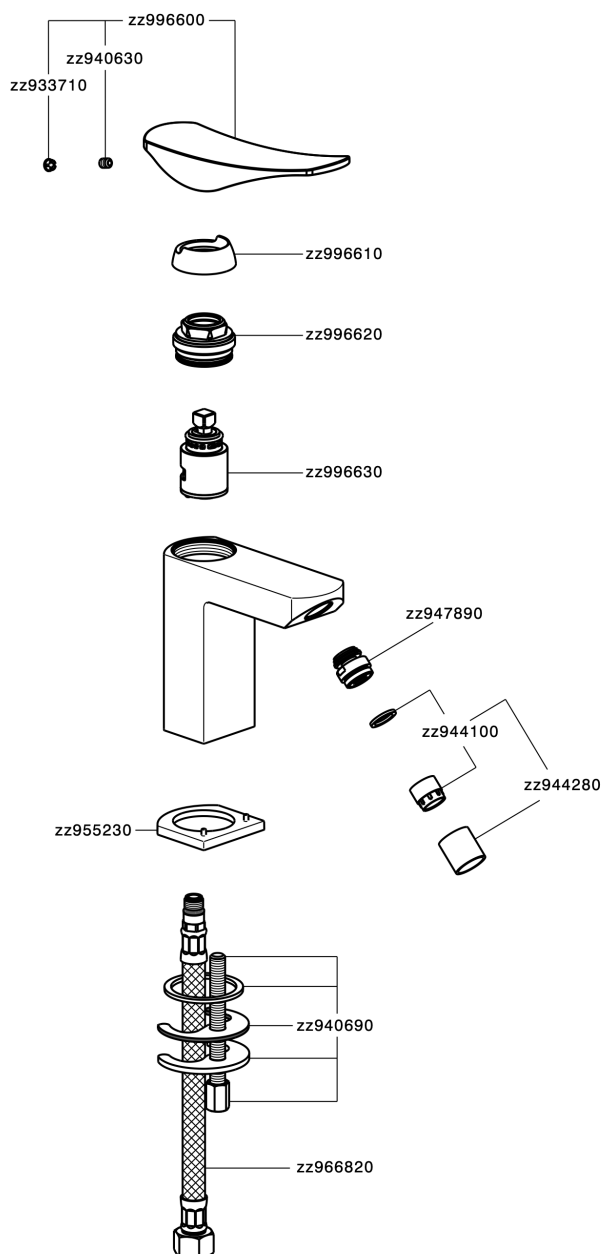

## Single lever bidet mixer ROADSTER ACCENT\_RA000560

RA000560

<https://en.cisal.it/single-lever-bidet-mixer-roadster-accent-ra000560>

2025-04-18