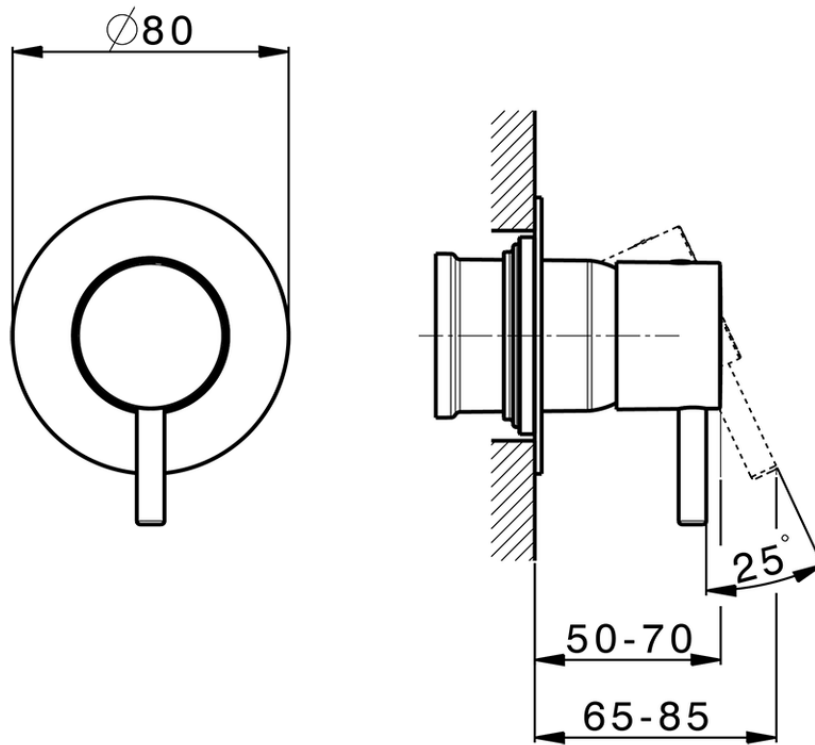

Exposed part for concealed S.L. shower valve LESS MINIMAL_LN003000

LN003000

<https://en.cisal.it/exposed-part-for-concealed-s-l-shower-valve-less-minimal-ln003000>

Piastra/Plate/Plaque/Platte/Placa

2-3mm: XX 27-47 YY 54-74

10mm: XX 16-40 YY 43-68

ZA005301

<https://en.cisal.it/concealed-single-lever-shower-mixer-concealed-za005301>

Piastra/Plate/Plaque/Platte/Placa

2-3mm: XX 27-47 YY 54-74

10mm: XX 16-40 YY 43-68

ZA005300

<https://en.cisal.it/concealed-single-lever-shower-mixer-concealed-za005300>