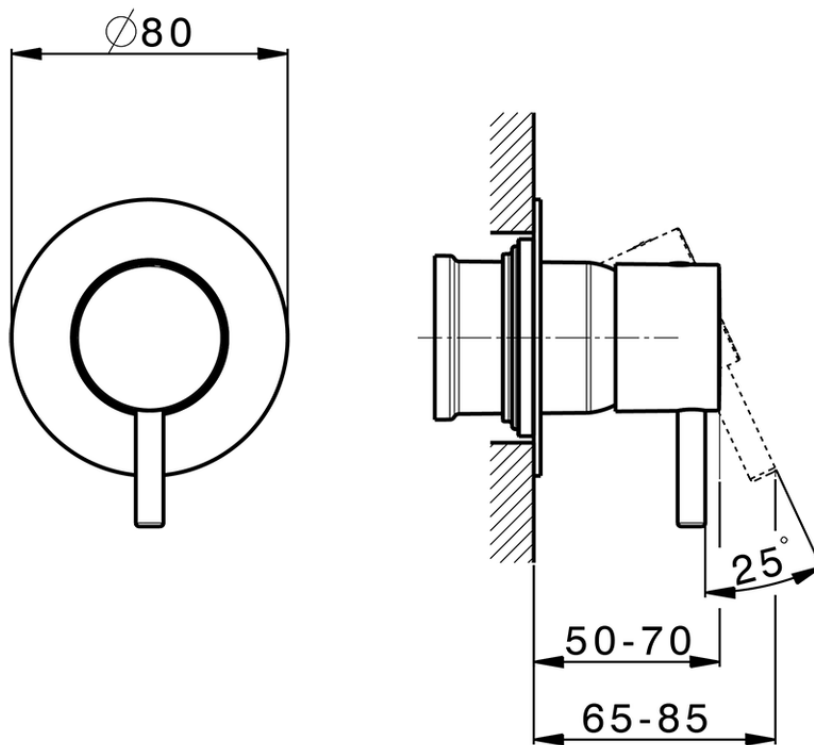

## Exposed part for concealed S.L. shower valve LESS MINIMAL\_LN003000

LN003000

<https://en.cisal.it/exposed-part-for-concealed-s-l-shower-valve-less-minimal-ln003000>

Piastra/Plate/Plaque/Platte/Placa

2-3mm: XX 27-47 YY 54-74

10mm: XX 16-40 YY 43-68

ZA005301

<https://en.cisal.it/concealed-single-lever-shower-mixer-concealed-za005301>

Piastra/Plate/Plaque/Platte/Placa

2-3mm: XX 27-47 YY 54-74

10mm: XX 16-40 YY 43-68

ZA005300

<https://en.cisal.it/concealed-single-lever-shower-mixer-concealed-za005300>