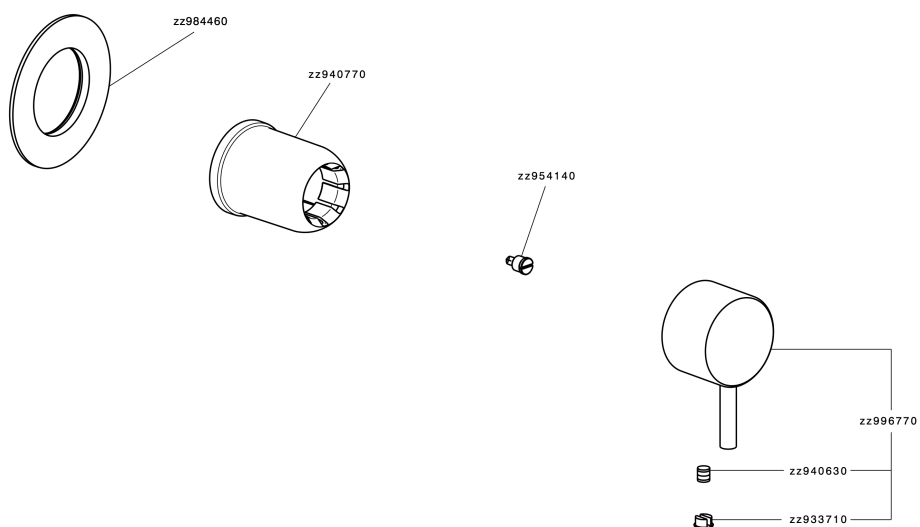

Exposed part for concealed S.L. shower valve LESS MINIMAL_LN003000

LN003000

<https://en.cisal.it/exposed-part-for-concealed-s-l-shower-valve-less-minimal-ln003000>

Concealed single lever shower mixer CONCEALED_ZA005301

ZA005301

<https://en.cisal.it/concealed-single-lever-shower-mixer-concealed-za005301>

Concealed single lever shower mixer CONCEALED_ZA005300

ZA005300

<https://en.cisal.it/concealed-single-lever-shower-mixer-concealed-za005300>