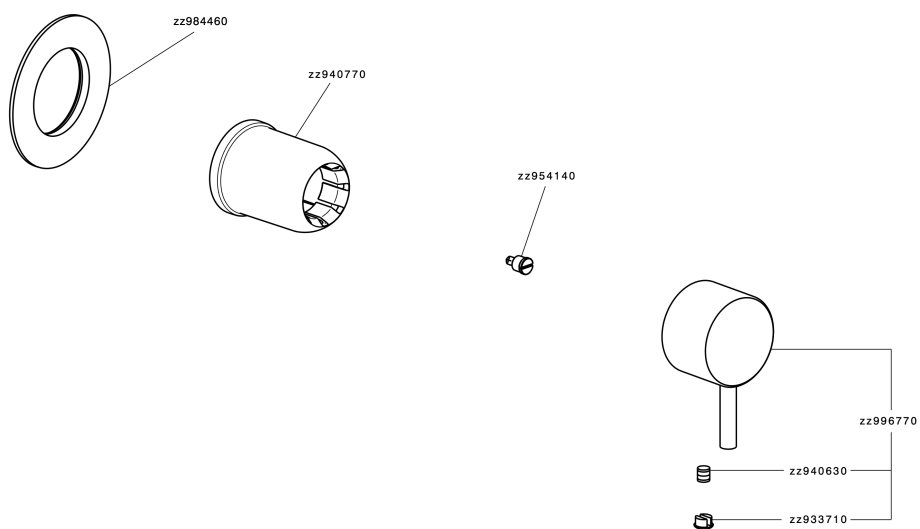

Exposed part for concealed S.L. shower valve LESS MINIMAL_LN003000

LN003000

<https://en.cisal.it/exposed-part-for-concealed-s-l-shower-valve-less-minimal-ln003000>

Concealed single lever shower mixer CONCEALED_ZA005301

ZA005301

<https://en.cisal.it/concealed-single-lever-shower-mixer-concealed-za005301>

Concealed single lever shower mixer CONCEALED_ZA005300

ZA005300

<https://en.cisal.it/concealed-single-lever-shower-mixer-concealed-za005300>