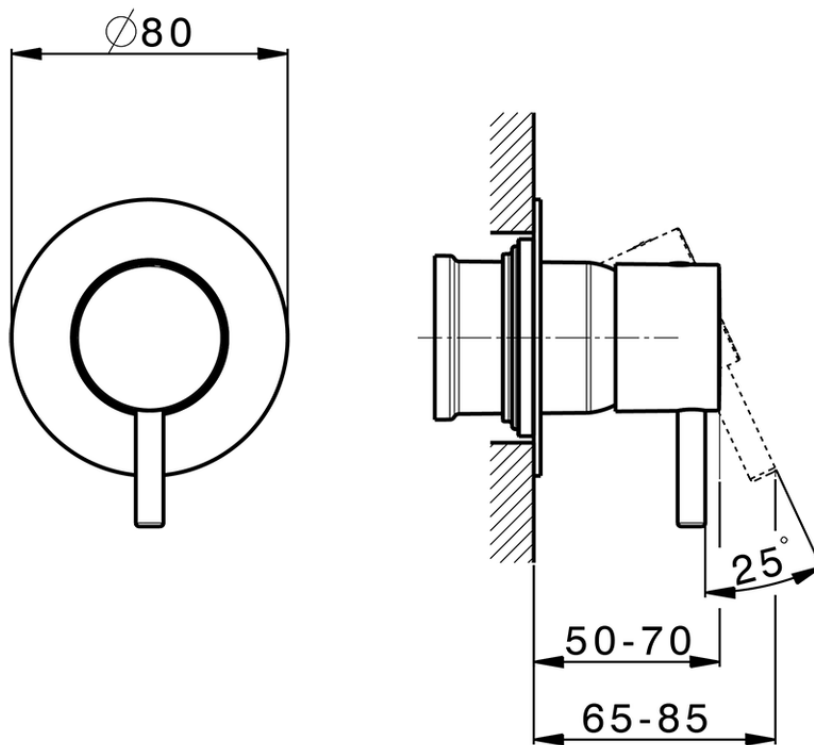

Exposed part for concealed S.L. shower valve LESS MINIMAL_LN003000

LN003000

<https://en.cisal.it/exposed-part-for-concealed-s-l-shower-valve-less-minimal-ln003000>

Piastra/Plate/Plaque/Platte/Placa

2-3mm: XX 27-47 YY 54-74

10mm: XX 16-40 YY 43-68

ZA005301

<https://en.cisal.it/concealed-single-lever-shower-mixer-concealed-za005301>

Piastra/Plate/Plaque/Platte/Placa

2-3mm: XX 27-47 YY 54-74

10mm: XX 16-40 YY 43-68

ZA005300

<https://en.cisal.it/concealed-single-lever-shower-mixer-concealed-za005300>