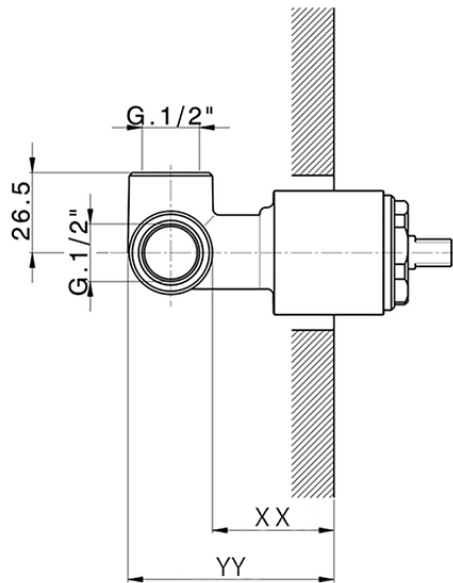

Exposed part for concealed S.L. shower valve LESS MINIMAL_LN003000

LN003000

<https://en.cisal.it/exposed-part-for-concealed-s-l-shower-valve-less-minimal-ln003000>

Piastra/Plate/Plaque/Platte/Placa

2-3mm: XX 27-47 YY 54-74

10mm: XX 16-40 YY 43-68

ZA005301

<https://en.cisal.it/concealed-single-lever-shower-mixer-concealed-za005301>

Piastra/Plate/Plaque/Platte/Placa

2-3mm: XX 27-47 YY 54-74

10mm: XX 16-40 YY 43-68

ZA005300

<https://en.cisal.it/concealed-single-lever-shower-mixer-concealed-za005300>