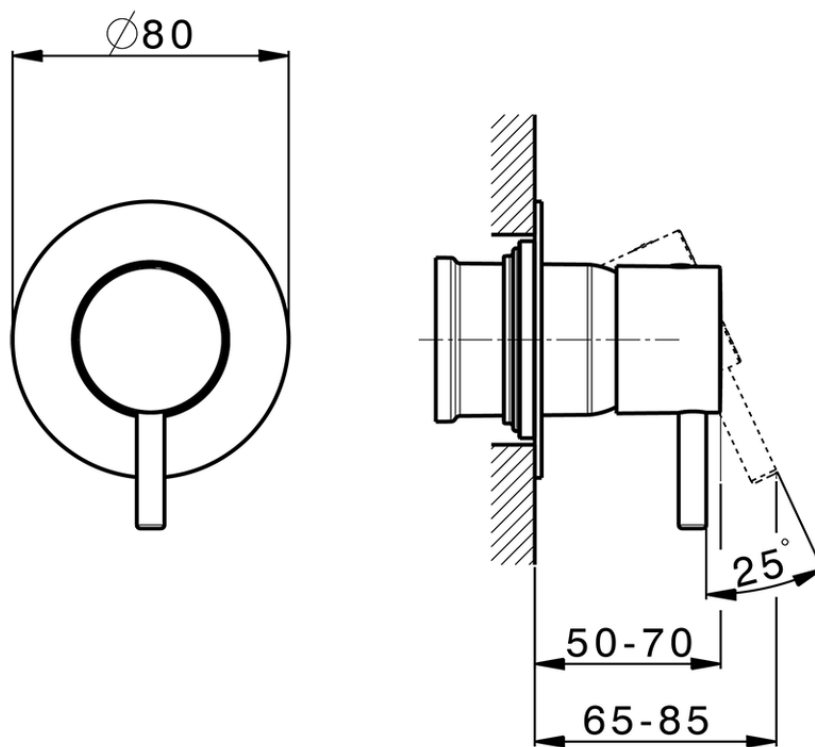

Exposed part for concealed S.L. shower valve LESS MINIMAL_LN003000

LN003000

<https://en.cisal.it/exposed-part-for-concealed-s-l-shower-valve-less-minimal-ln003000>

Piastra/Plate/Plaque/Platte/Placa

2-3mm: XX 27-47 YY 54-74

10mm: XX 16-40 YY 43-68

ZA005301

<https://en.cisal.it/concealed-single-lever-shower-mixer-concealed-za005301>

Piastra/Plate/Plaque/Platte/Placa

2-3mm: XX 27-47 YY 54-74

10mm: XX 16-40 YY 43-68

ZA005300

<https://en.cisal.it/concealed-single-lever-shower-mixer-concealed-za005300>