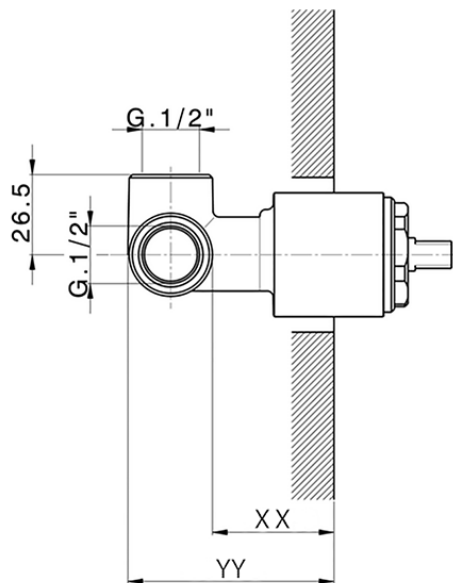

Exposed part for concealed S.L. shower valve LESS MINIMAL_LN003000

LN003000

<https://en.cisal.it/exposed-part-for-concealed-s-l-shower-valve-less-minimal-ln003000>

Piastra/Plate/Plaque/Platte/Placa

2-3mm: XX 27-47 YY 54-74

10mm: XX 16-40 YY 43-68

ZA005301

<https://en.cisal.it/concealed-single-lever-shower-mixer-concealed-za005301>

Piastra/Plate/Plaque/Platte/Placa

2-3mm: XX 27-47 YY 54-74

10mm: XX 16-40 YY 43-68

ZA005300

<https://en.cisal.it/concealed-single-lever-shower-mixer-concealed-za005300>