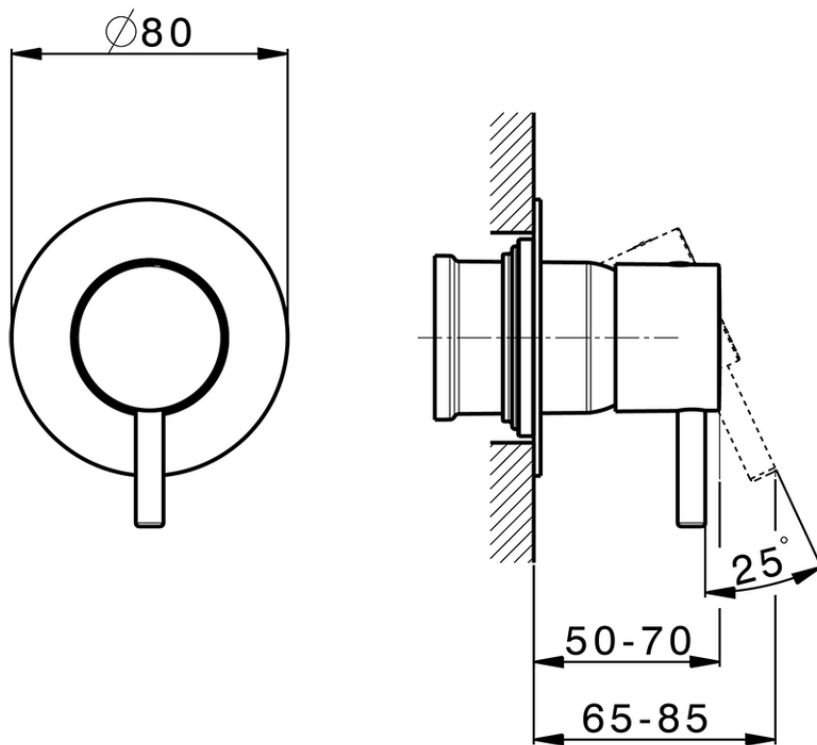

Exposed part for concealed S.L. shower valve LESS MINIMAL_LN003000

LN003000

<https://en.cisal.it/exposed-part-for-concealed-s-l-shower-valve-less-minimal-ln003000>

Piastra/Plate/Plaque/Platte/Placa

2-3mm: XX 27-47 YY 54-74

10mm: XX 16-40 YY 43-68

ZA005301

<https://en.cisal.it/concealed-single-lever-shower-mixer-concealed-za005301>

Piastra/Plate/Plaque/Platte/Placa

2-3mm: XX 27-47 YY 54-74

10mm: XX 16-40 YY 43-68

ZA005300

<https://en.cisal.it/concealed-single-lever-shower-mixer-concealed-za005300>