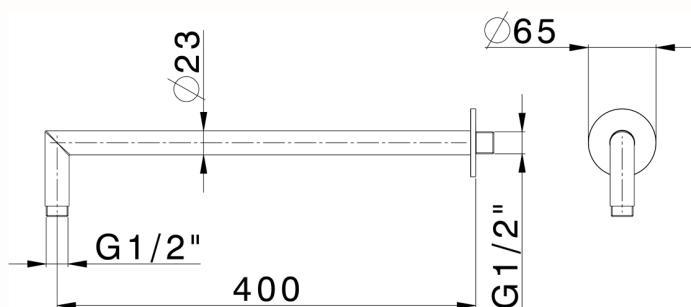

## Shower arm XION\_DS013531

MODEL **DS013531**

Shower arm, 400 mm length, Inox AISI 316L

AVAILABLE FINISHINGS

 **D1** D1 Brushed Inox

CHARACTERISTICS

2026-06-04