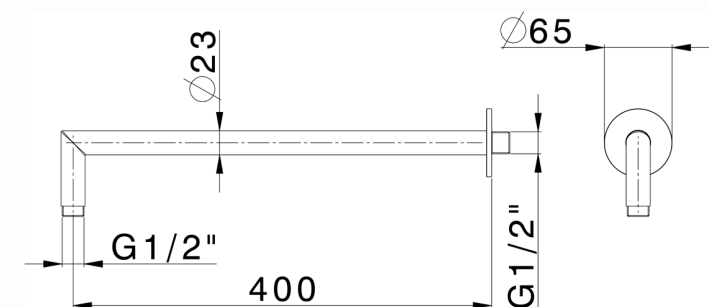

Shower arm XION_DS013531

MODEL **DS013531**

Shower arm, 400 mm length, Inox AISI 316L

AVAILABLE FINISHINGS

 **D1** D1 Brushed Inox

CHARACTERISTICS

2026-05-15