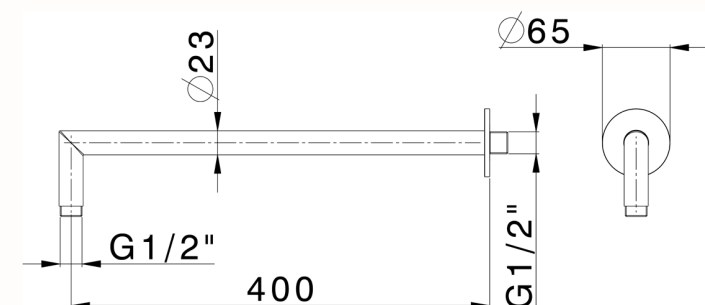

## Shower arm XION\_DS013531

MODEL **DS013531**

Shower arm, 400 mm length, Inox AISI 316L

AVAILABLE FINISHINGS

 **D1** D1 Brushed Inox

CHARACTERISTICS

2026-06-24