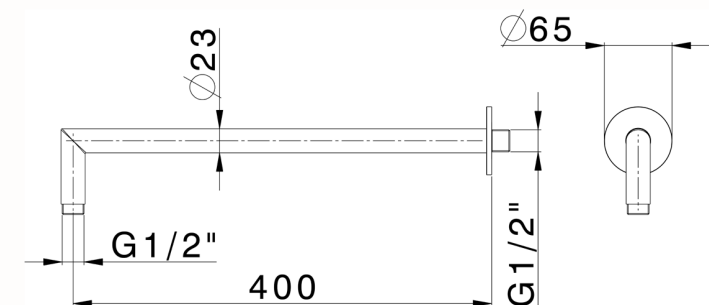

Shower arm XION_DS013531

MODEL **DS013531**

Shower arm, 400 mm length, Inox AISI 316L

AVAILABLE FINISHINGS

 **D1** D1 Brushed Inox

CHARACTERISTICS

2026-04-06