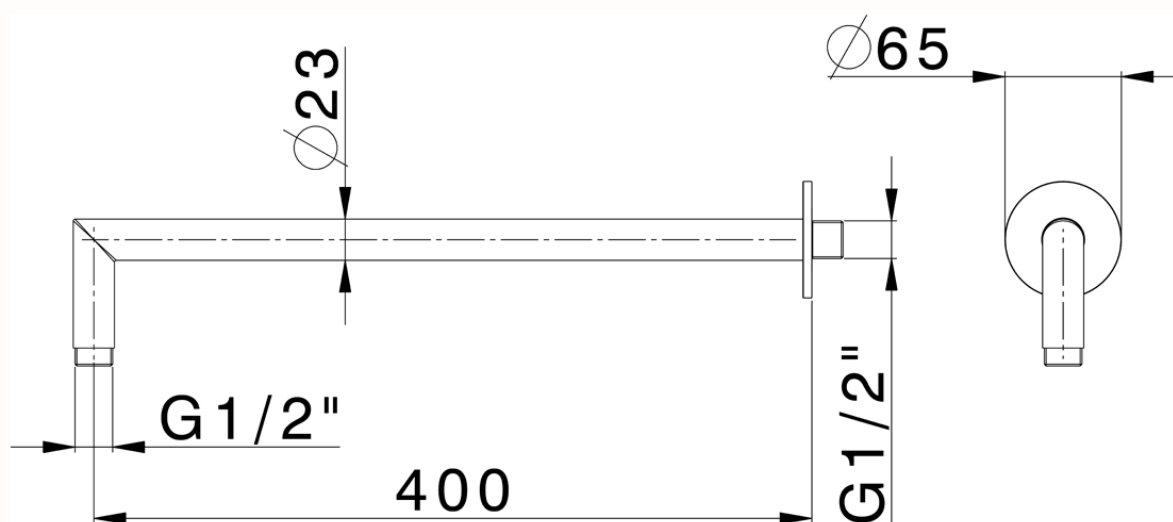

Shower arm XION_DS013531

DS013531

<https://en.cisal.it/shower-arm-xion-ds013531>

2026-05-15