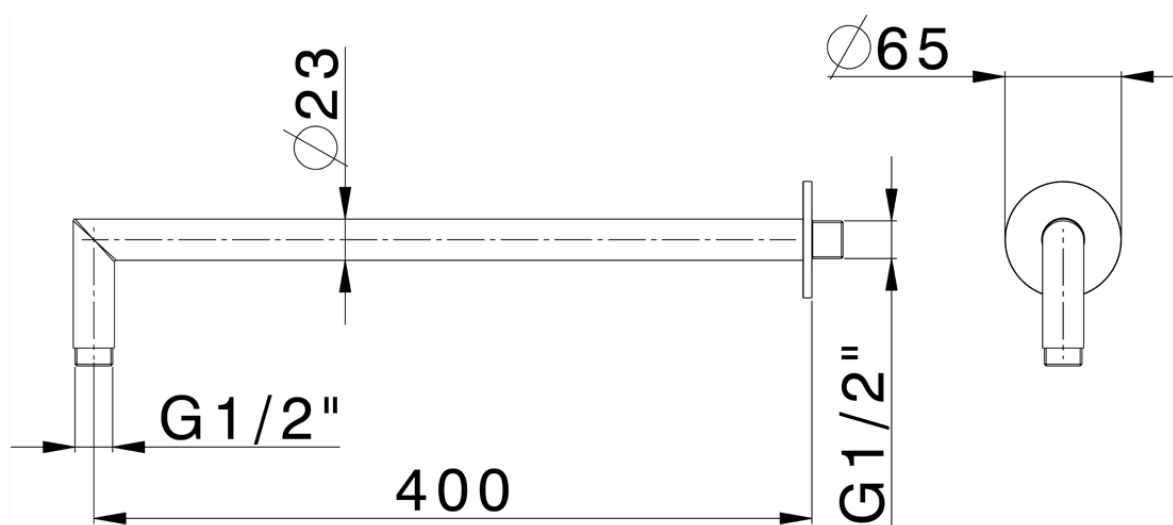

Shower arm XION_DS013531

DS013531

<https://en.cisal.it/shower-arm-xion-ds013531>

2026-04-04