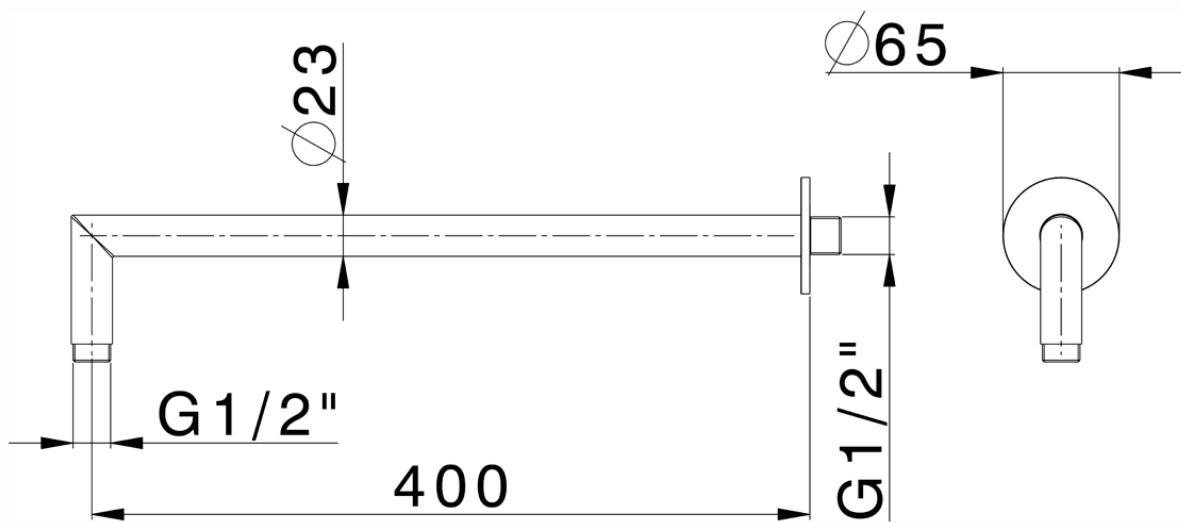

Shower arm XION_DS013531

DS013531

<https://en.cisal.it/shower-arm-xion-ds013531>

2026-06-04