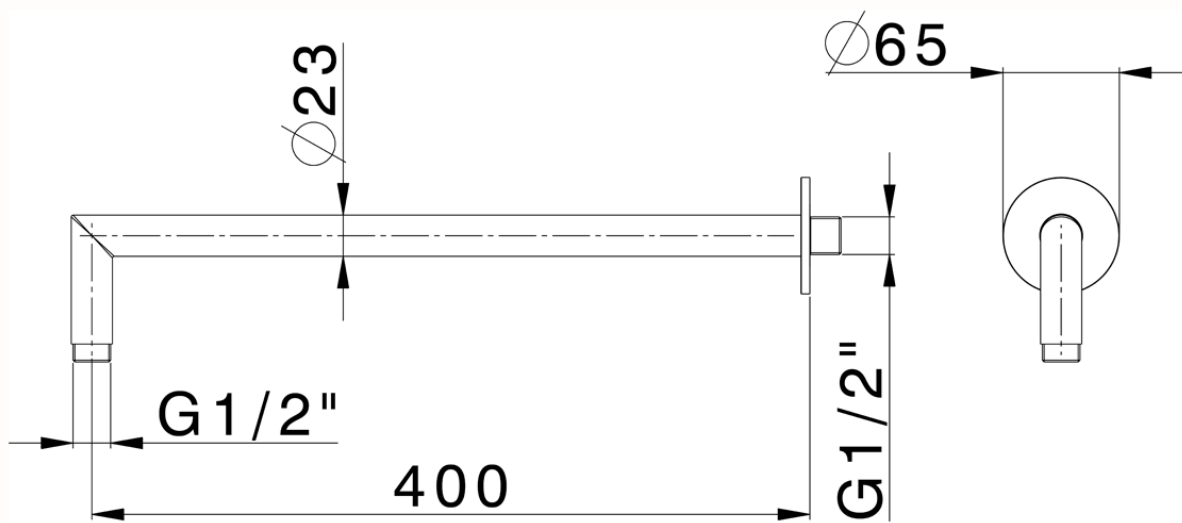

Shower arm XION_DS013531

DS013531

<https://en.cisal.it/shower-arm-xion-ds013531>

2026-04-24