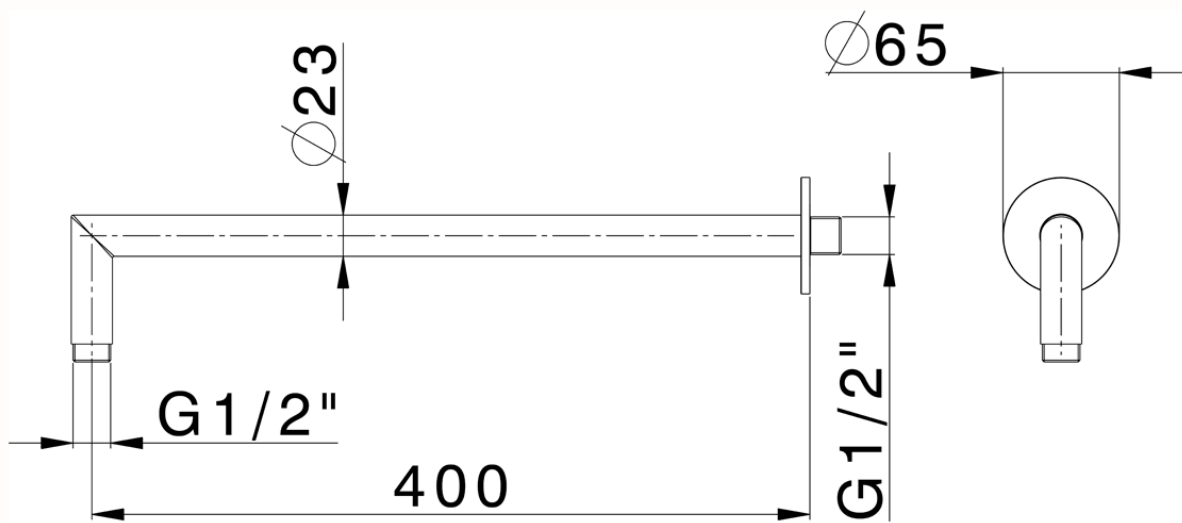

Shower arm XION_DS013531

DS013531

<https://en.cisal.it/shower-arm-xion-ds013531>

2026-06-05